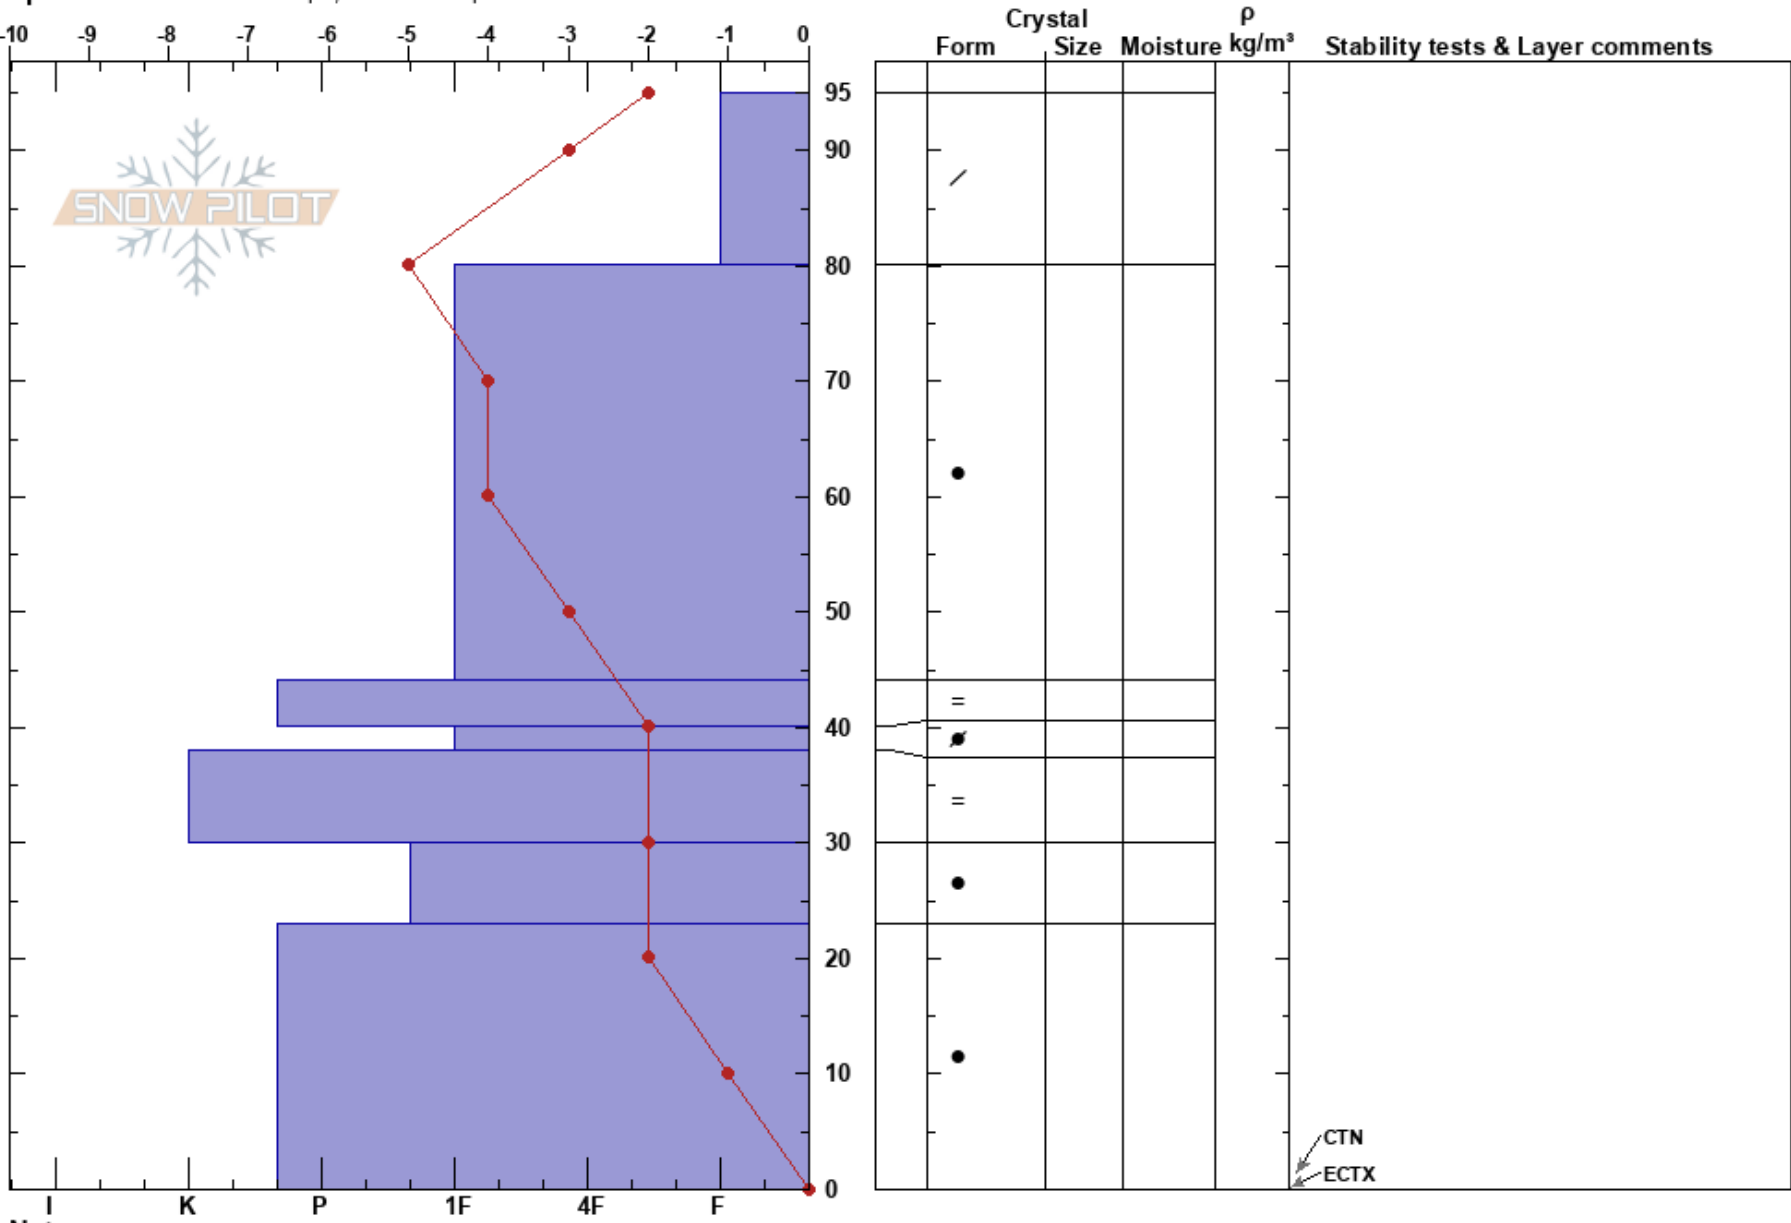

Carson Pass
 Sierra Nevada
 CA
 Elevation: 7900 ft
 Aspect: W
 Specifics: Ski tracks on slope; We skied slope

Clinton Culp
 12/15/2018 - 2:00pm
 Co-ord: 39.35841N, -120.36552W
 Slope Angle: 14°
 Wind Loading: previous

Stability: Very Good HS:95
 Air Temperature: -2°C
 Sky Cover: BKN
 Precipitation: NO
 Wind: SW
 Layer Notes:
 40-38cm: Problematic layer

Notes: