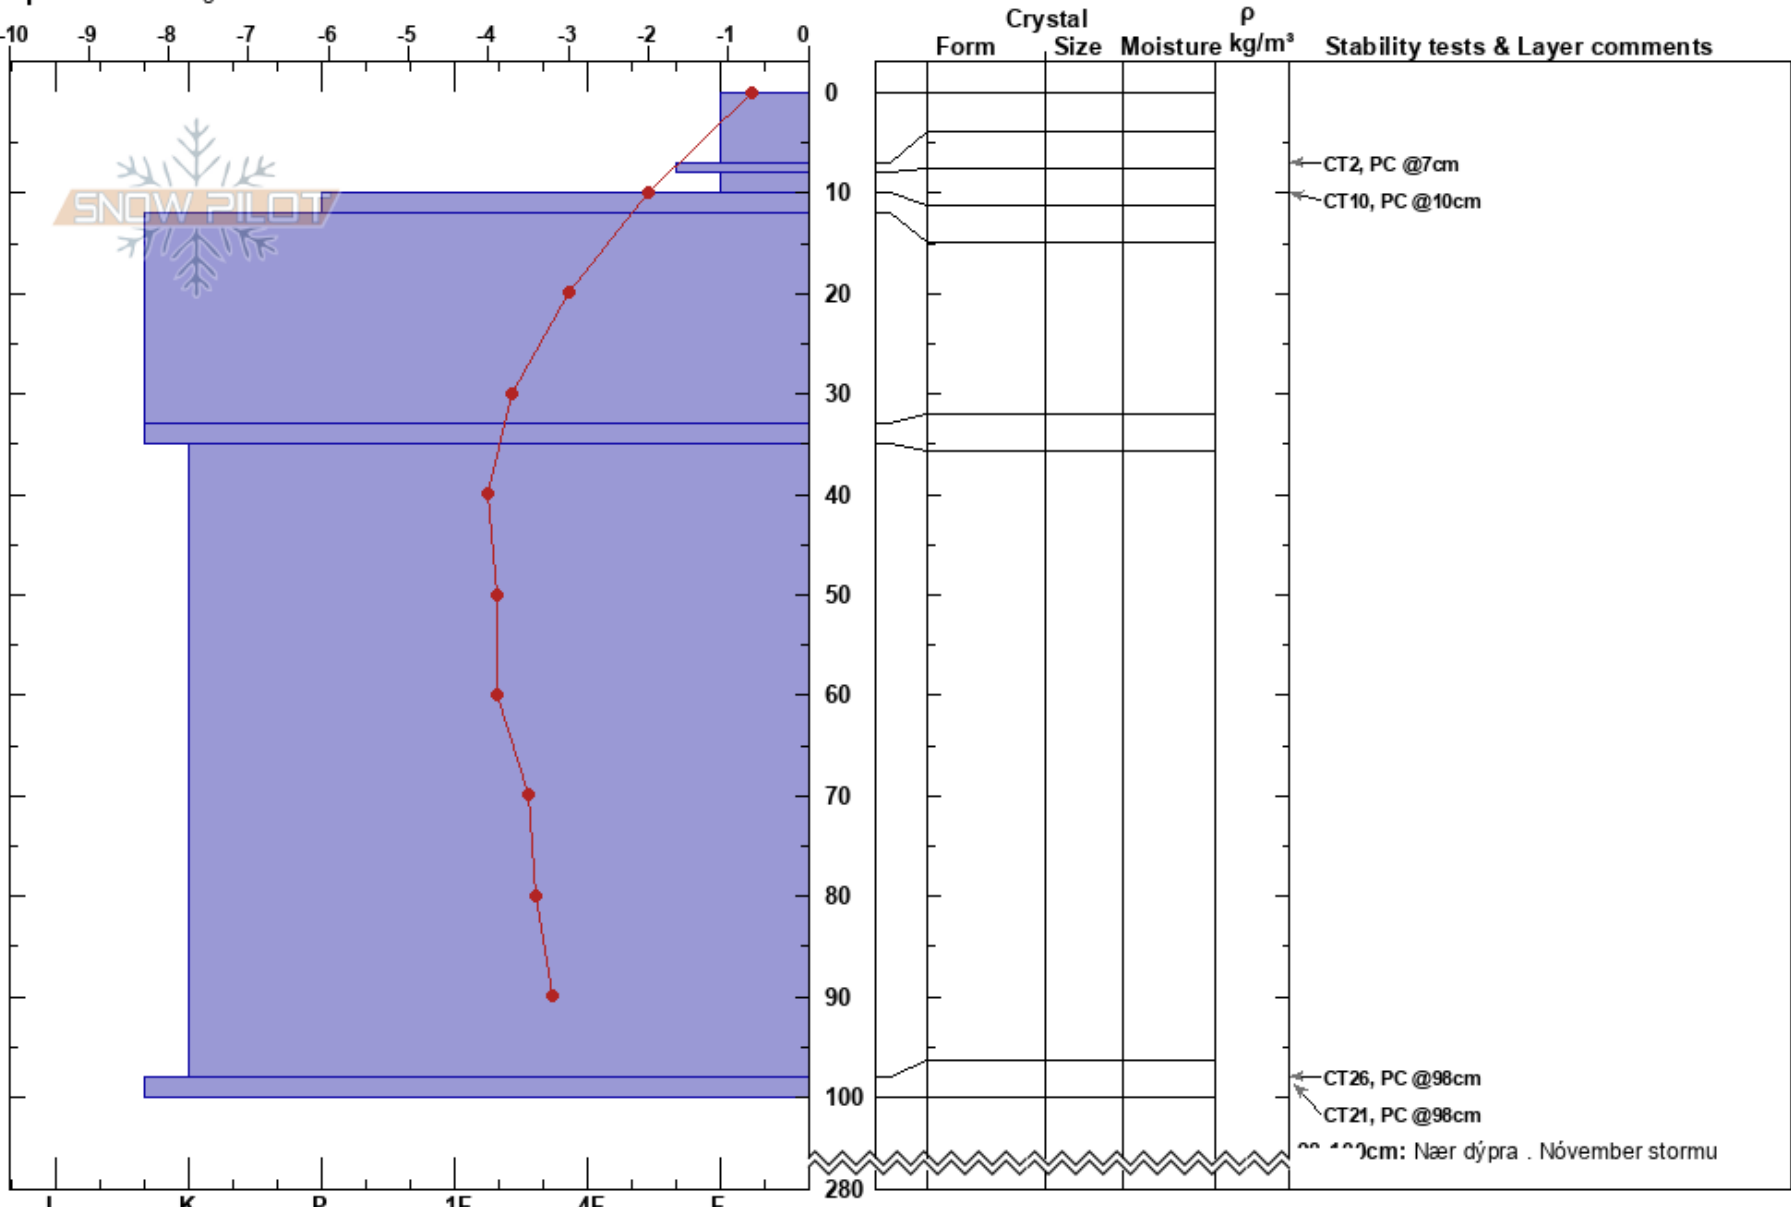

Strompur endastöð

Jón Páll Eyjólfsson

Stability: Good

HS:280

Layer Notes:

Tröllaskagi

18/12/2018 - 14:11

Air Temperature: -1.4°C

PF:23

98-100cm: Nær dýpra . Nóvember stormu

Iceland

Co-ord: 65.65930N, -18.25360W

Sky Cover: OVC

98-100cm: Problematic layer

Elevation: 966 m

Slope Angle: 19°

Precipitation: S2

Aspect: E

Wind Loading: no

Wind: NE Light Breeze

Specifics: Pit dug in a Ski Area

Notes: