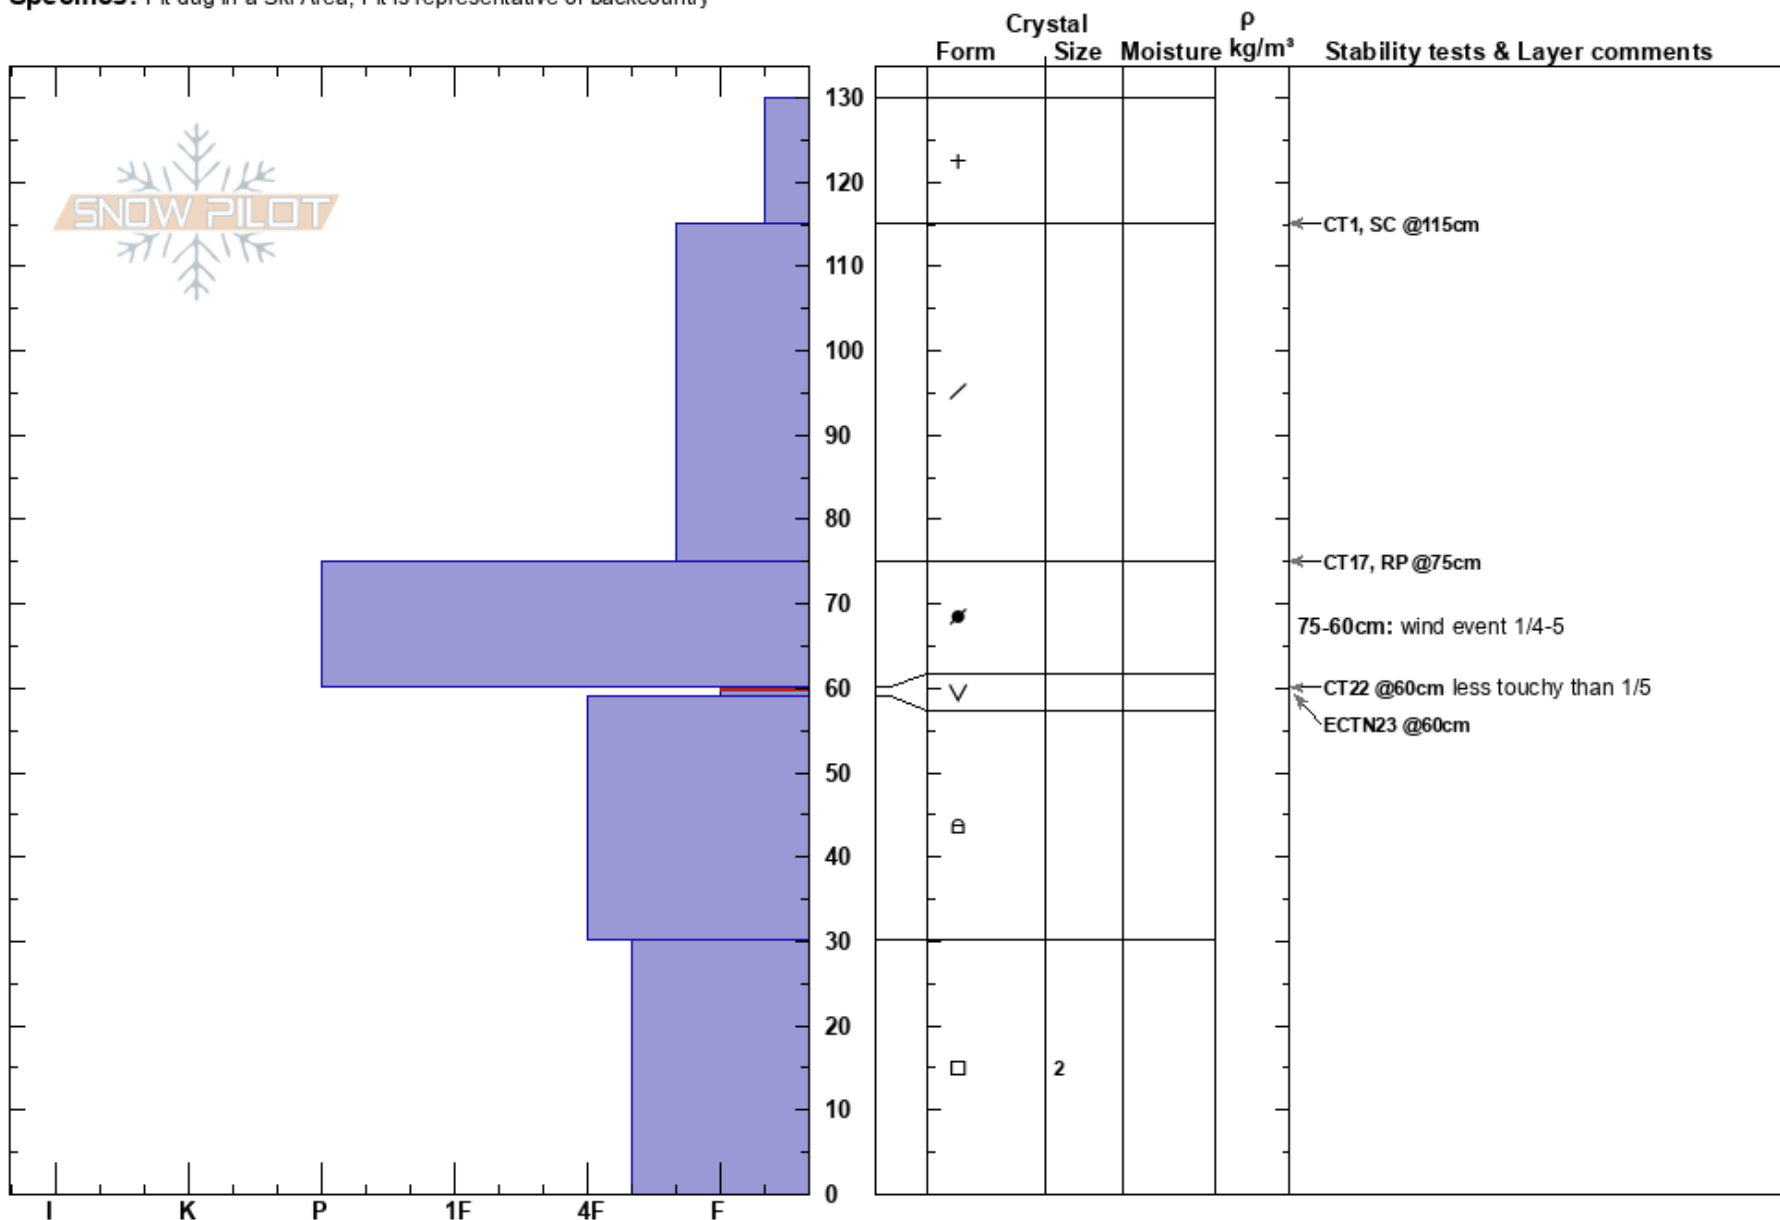

Dollar Mtn
 Pioneer
 ID
Elevation: 6400 ft
Aspect: 270°
Specifics: Pit dug in a Ski Area; Pit is representative of backcountry

peter carse
 01/10/2017 - 2:45pm
Co-ord: 43.68347N, -114.35001W
Slope Angle: 30°
Wind Loading: previous

Stability:
Air Temperature: -2°C
Sky Cover: OVC
Precipitation: S2
Wind: Calm

HS:130
PF:125
 75-60cm: wind event 1/4-5
 60-59cm: Problematic layer

Notes: Other locales on this face show evidence of machine-made ice lens from nearby snowmaking efforts in Superpipe area. Kept this zone closed today due to low visibility and ongoing storm.