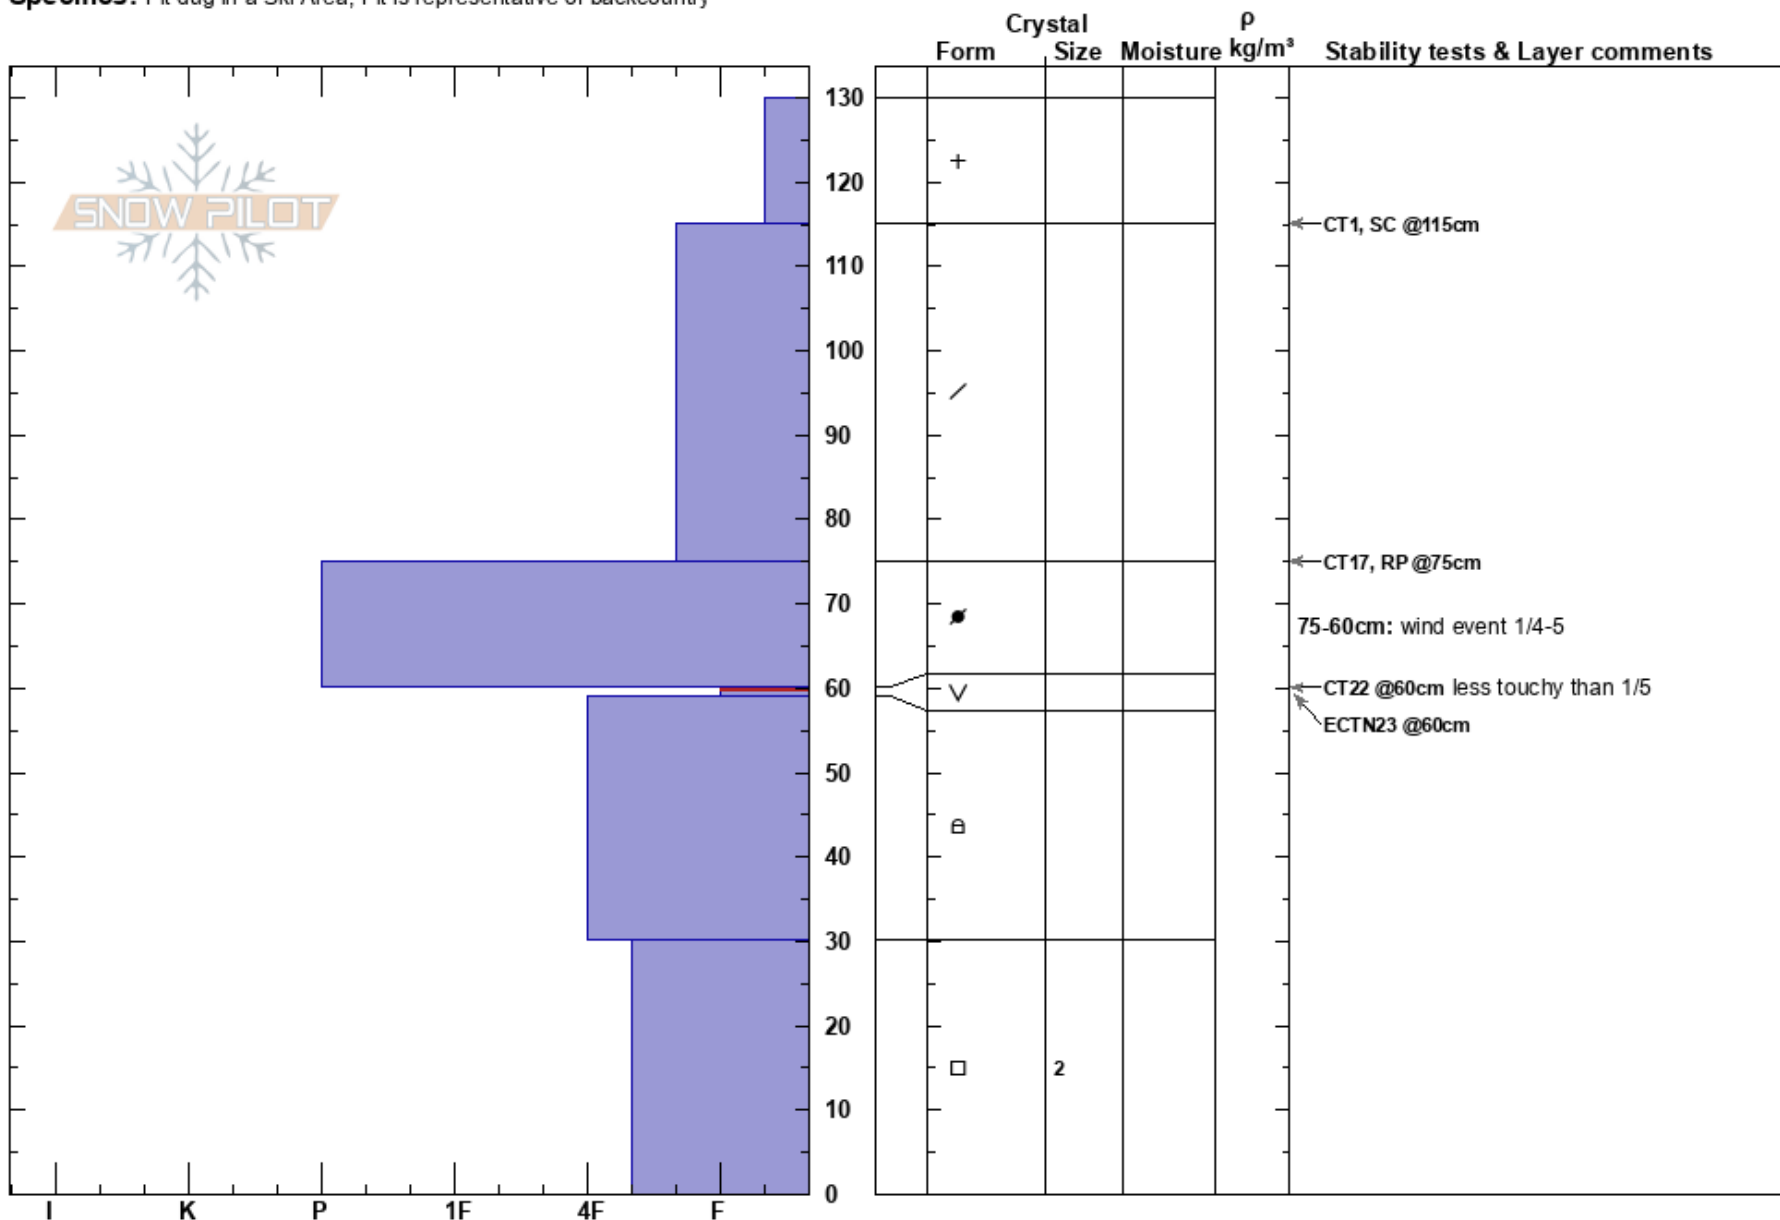

Dollar Mtn
 Pioneer
 ID
Elevation: 6400 ft
Aspect: 270°
Specifics: Pit dug in a Ski Area; Pit is representative of backcountry

peter carse
 01/10/2017 - 2:45pm
Co-ord: 43.68347N, -114.35001W
Slope Angle: 30°
Wind Loading: previous

Stability:
Air Temperature: -2°C
Sky Cover: OVC
Precipitation: S2
Wind: Calm

HS: 130
PF: 125
 75-60cm: wind event 1/4-5
 60-59cm: Problematic layer

Layer Notes:

Notes: Other locales on this face show evidence of machine-made ice lens from nearby snowmaking efforts in Superpipe area. Kept this zone closed today due to low visibility and ongoing storm.