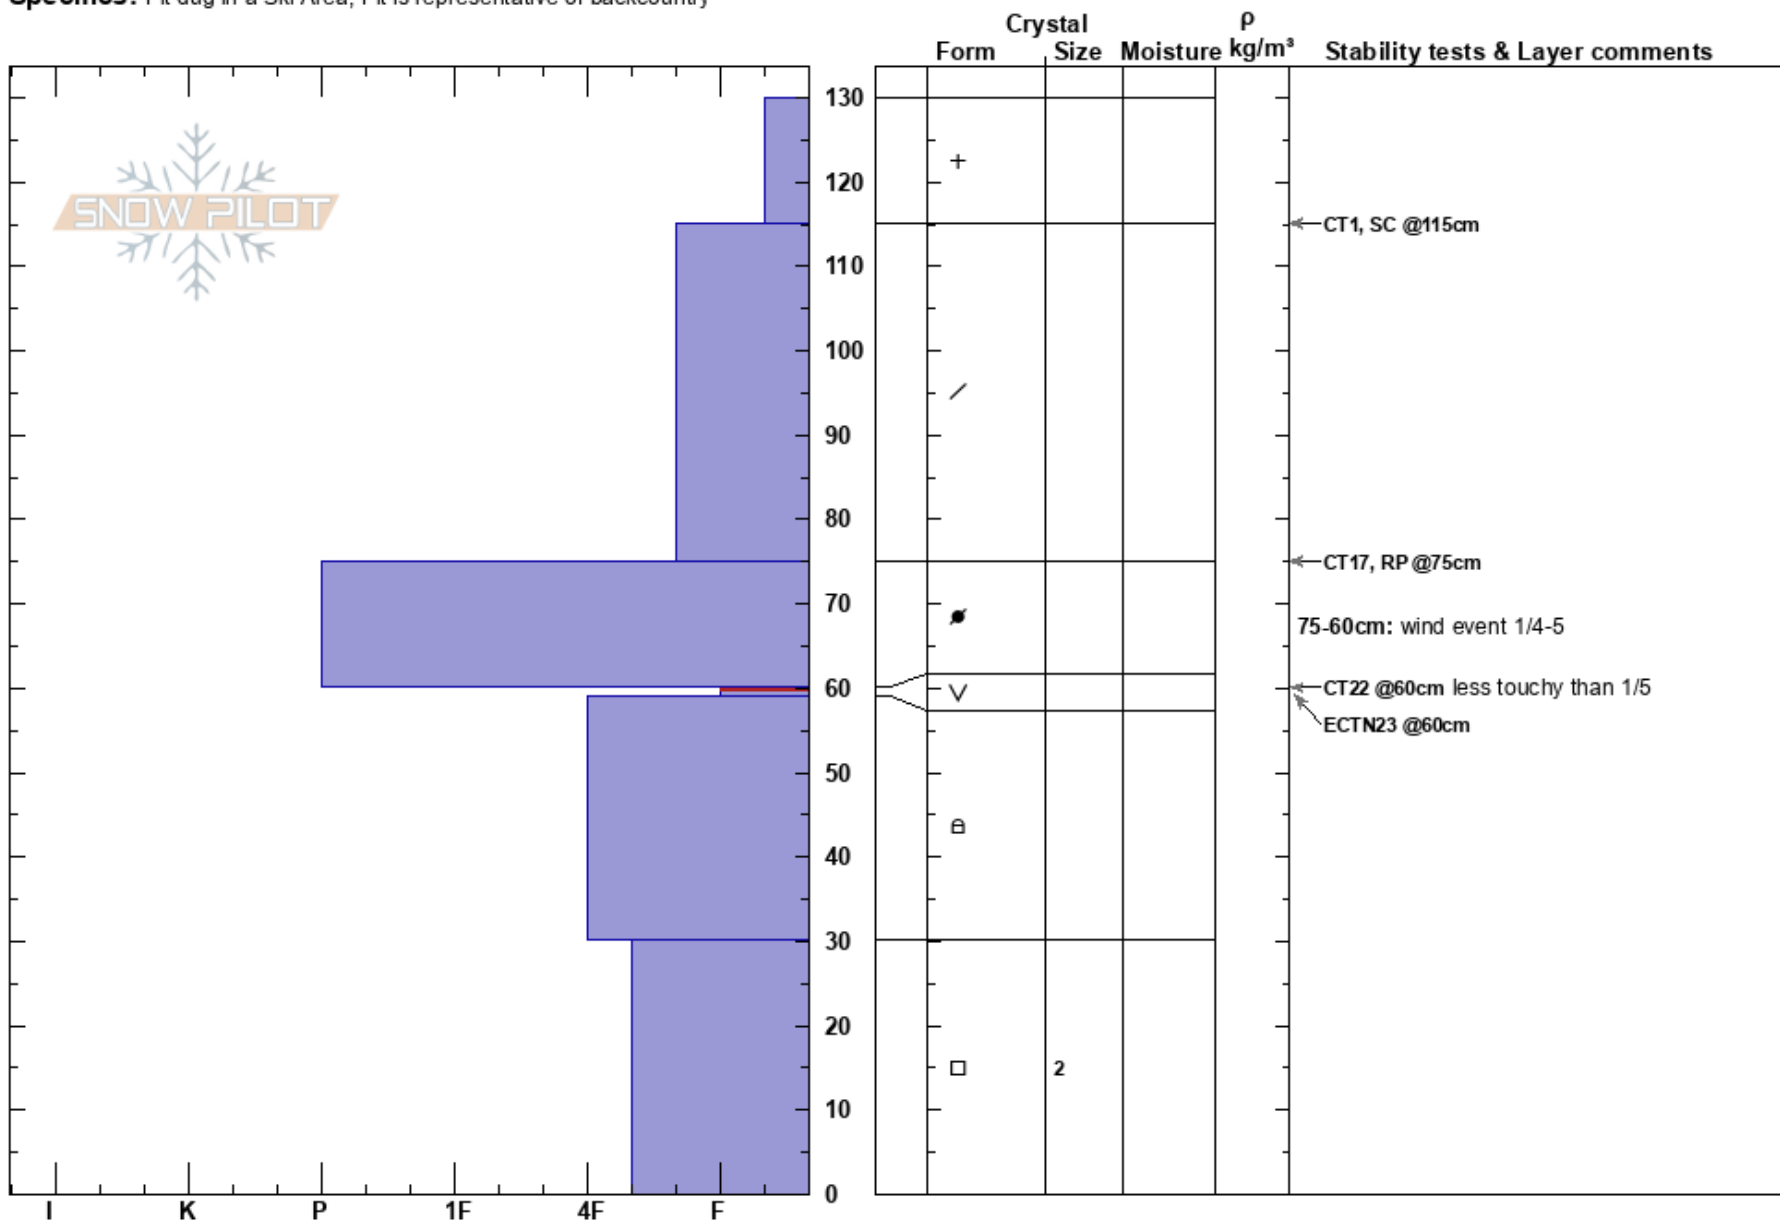

Dollar Mtn  
 Pioneer  
 ID  
**Elevation:** 6400 ft  
**Aspect:** 270°  
**Specifics:** Pit dug in a Ski Area; Pit is representative of backcountry

peter carse  
 01/10/2017 - 2:45pm  
**Co-ord:** 43.68347N, -114.35001W  
**Slope Angle:** 30°  
**Wind Loading:** previous

**Stability:**  
**Air Temperature:** -2°C  
**Sky Cover:** OVC  
**Precipitation:** S2  
**Wind:** Calm

**HS:** 130  
**PF:** 125  
 75-60cm: wind event 1/4-5  
 60-59cm: Problematic layer

**Layer Notes:**

**Notes:** Other locales on this face show evidence of machine-made ice lens from nearby snowmaking efforts in Superpipe area. Kept this zone closed today due to low visibility and ongoing storm.