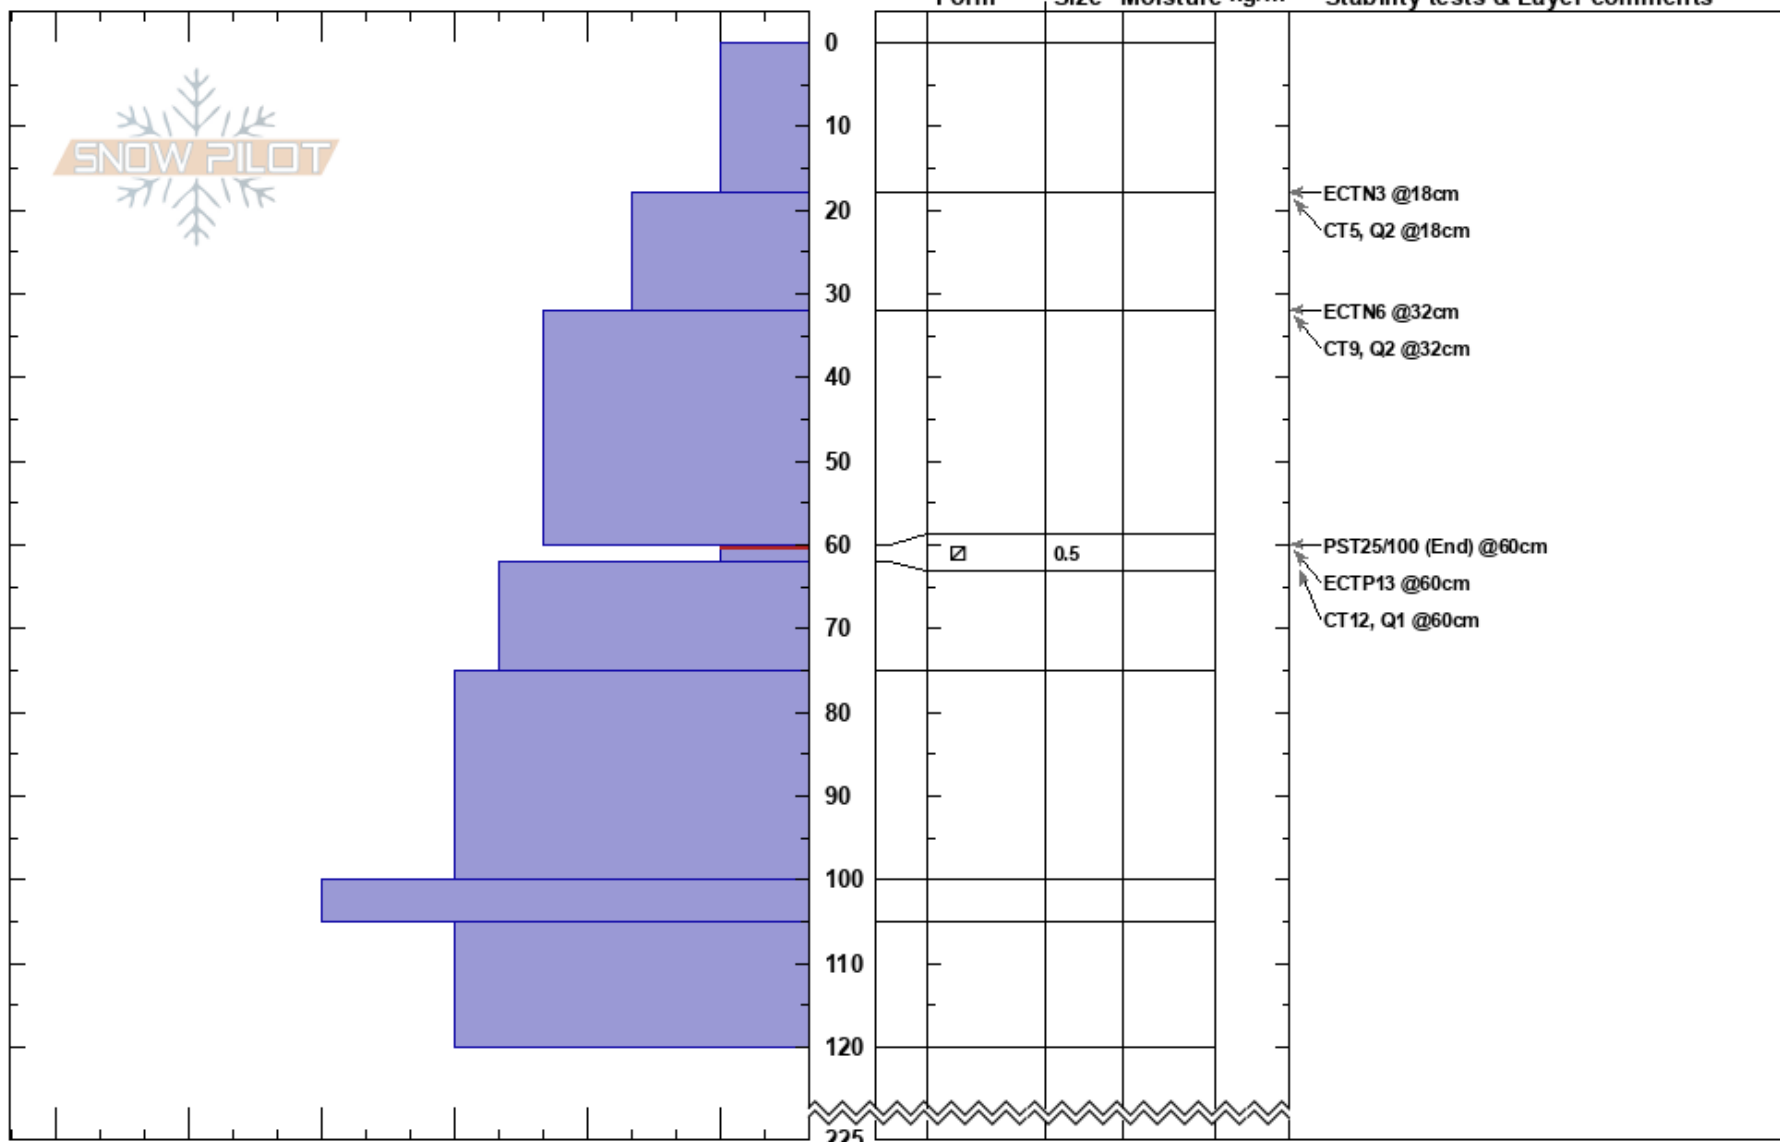

Almost Died
 Beartooths
 MT
 Elevation: 9593 ft
 Aspect: 60°
 Specifics: Cracking

Doug Chabot-Admin
 01/10/2017 - 2:20pm
 Co-ord: 45.05008N, -109.93129W
 Slope Angle: 30°
 Wind Loading: yes

Stability: Poor
 Air Temperature: -5°C
 Sky Cover: OVC
 Precipitation: S5
 Wind: S Strong

HS:225
 Layer Notes:
 60-62cm: Problematic layer

Notes: