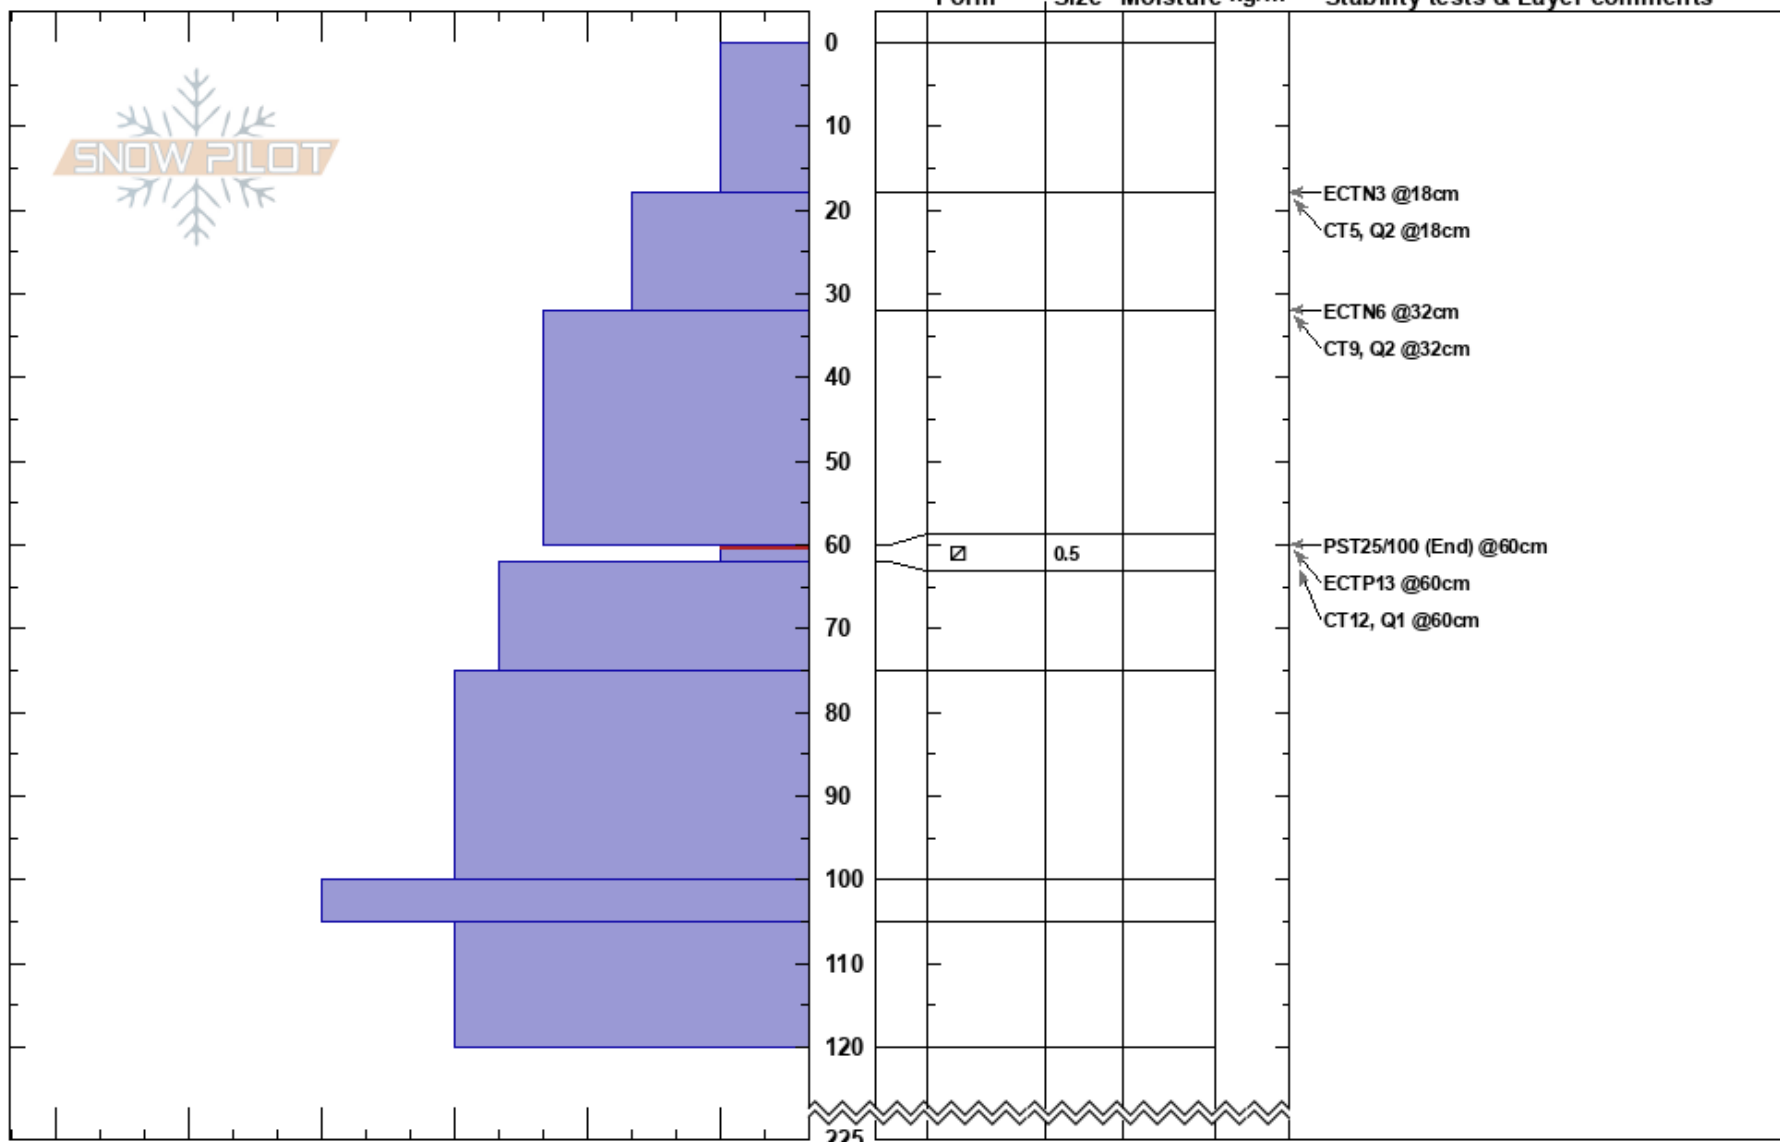

Almost Died  
 Beartooths  
 MT  
 Elevation: 9593 ft  
 Aspect: 60°  
 Specifics: Cracking

Doug Chabot-Admin  
 01/10/2017 - 2:20pm  
 Co-ord: 45.05008N, -109.93129W  
 Slope Angle: 30°  
 Wind Loading: yes

Stability: Poor  
 Air Temperature: -5°C  
 Sky Cover: OVC  
 Precipitation: S5  
 Wind: S Strong

HS:225  
 Layer Notes:  
 60-62cm: Problematic layer

Notes:  
 I K P 1F 4F F