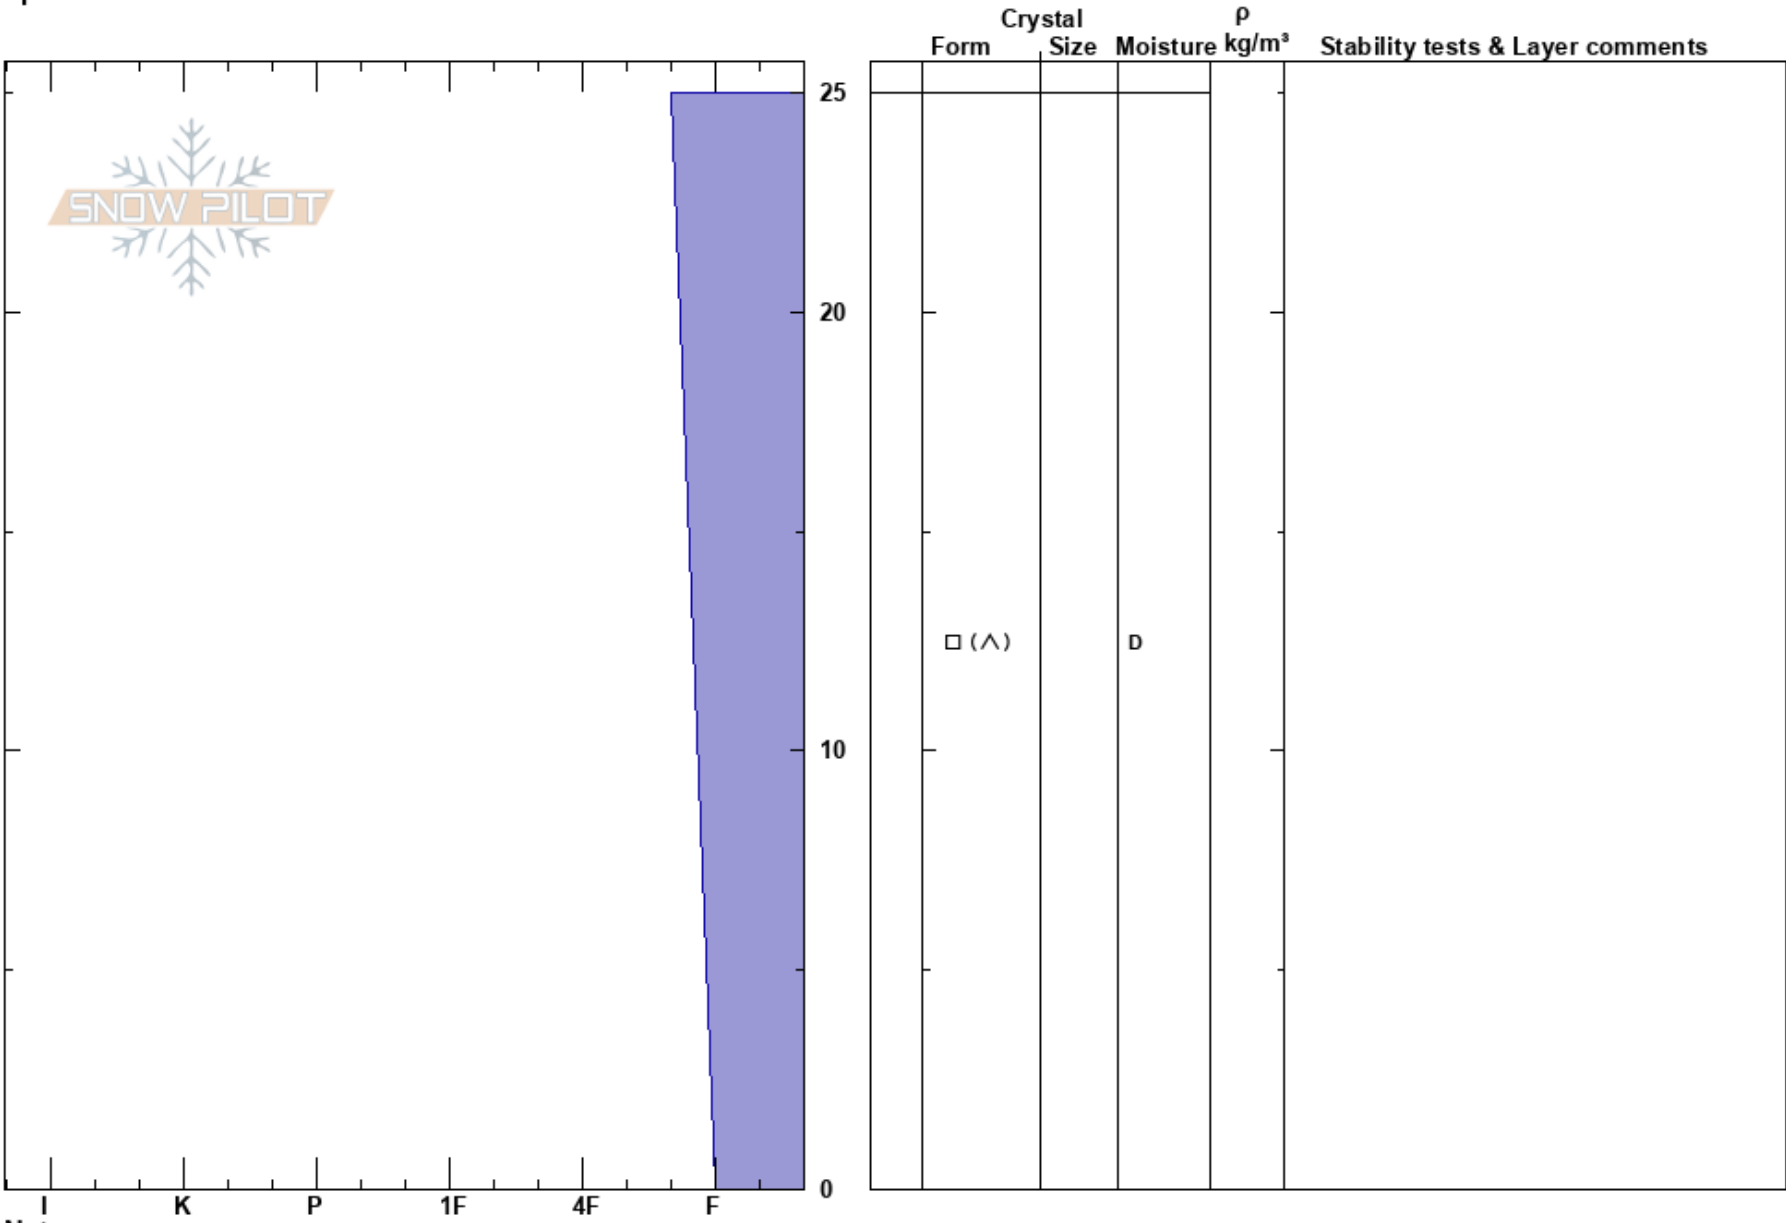

Västra Björkfället
Västra Vindelfjällen
Sweden
Elevation: 760 m
Aspect: 270°
Specifics:

Johan af Ekenstam
17/12/2018 - 14:30
Co-ord: 65.68163N, 15.16447E
Slope Angle: 10°
Wind Loading: no

Stability:
Air Temperature: -8°C
Sky Cover: X
Precipitation: S-1
Wind: E Moderate

HS:25
PF:22
Layer Notes:

Notes: