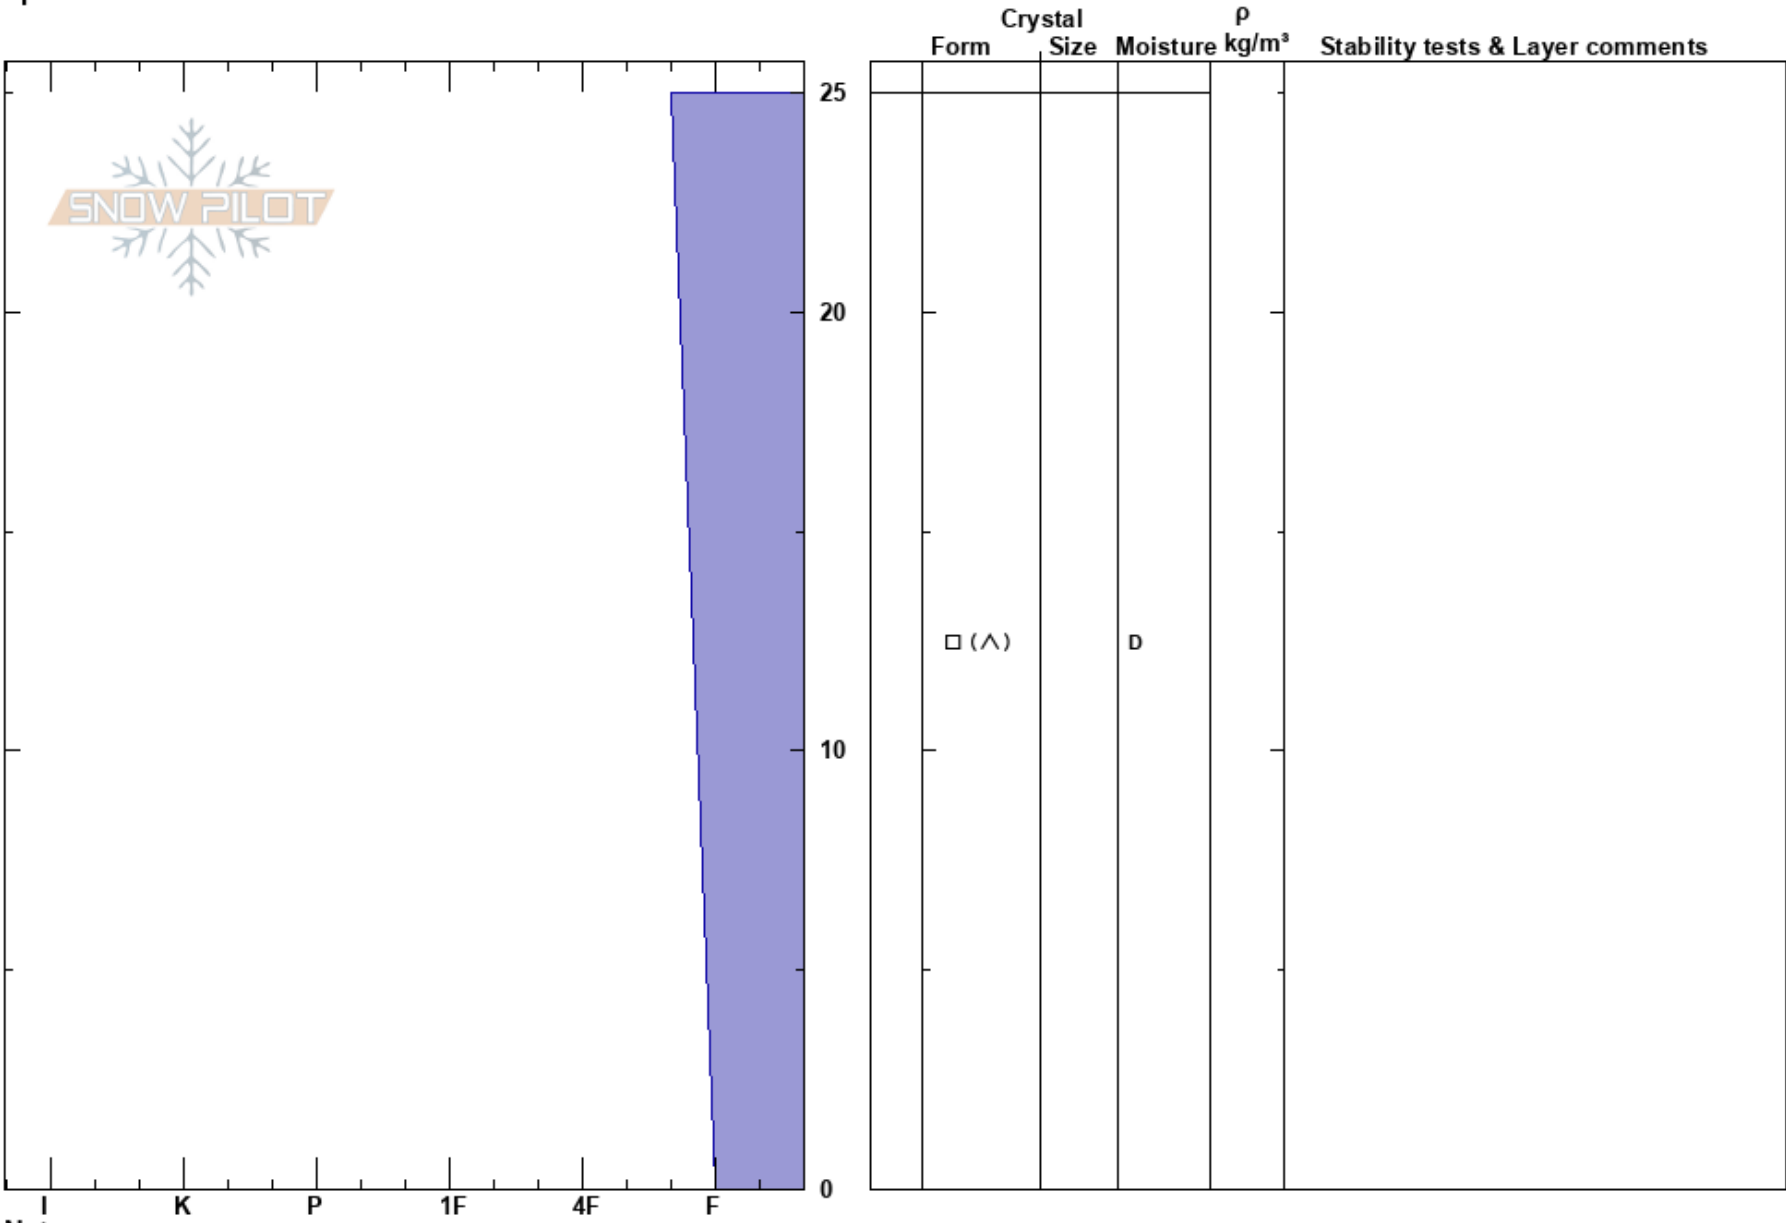

Västra Björkfället  
Västra Vindelfjällen  
Sweden  
Elevation: 760 m  
Aspect: 270°  
Specifics:

Johan af Ekenstam  
17/12/2018 - 14:30  
Co-ord: 65.68163N, 15.16447E  
Slope Angle: 10°  
Wind Loading: no

Stability:  
Air Temperature: -8°C  
Sky Cover: X  
Precipitation: S-1  
Wind: E Moderate

HS:25  
PF:22  
Layer Notes:

Notes: