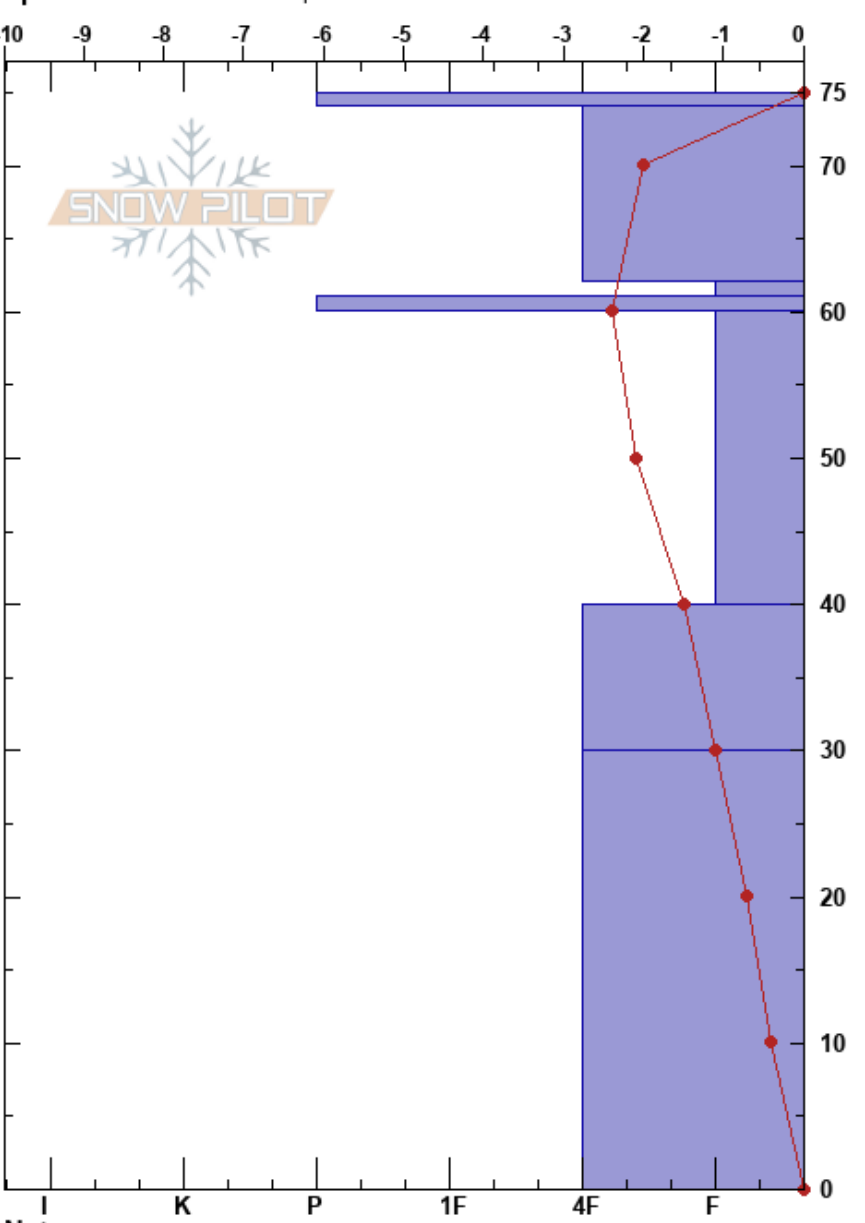

Bradley Meadow
 Bridger Range
 MT
 Elevation: 7450 ft
 Aspect: SE
 Specifics: Ski tracks on slope

Kevin Chartier
 12/17/2018 - 2:14pm
 Co-ord: 45.83125N, -110.92722W
 Slope Angle: 30°
 Wind Loading: no

Stability: Good
 Air Temperature: 2°C
 Sky Cover: OVC
 Precipitation: NO
 Wind: Calm

HS:75
 62-61cm: Problematic layer

Form	Crystal		ρ kg/m ³	Stability tests & Layer comments
	Size	Moisture		
⊙⊙	2	D-M		
●	1	D		
⊖	2	D		
⊙⊙	1-2	D		← CT7, Q2 @61cm ← ECTN8 @61cm
⊖	1	D		
●	2	D		
⊖	1	D		