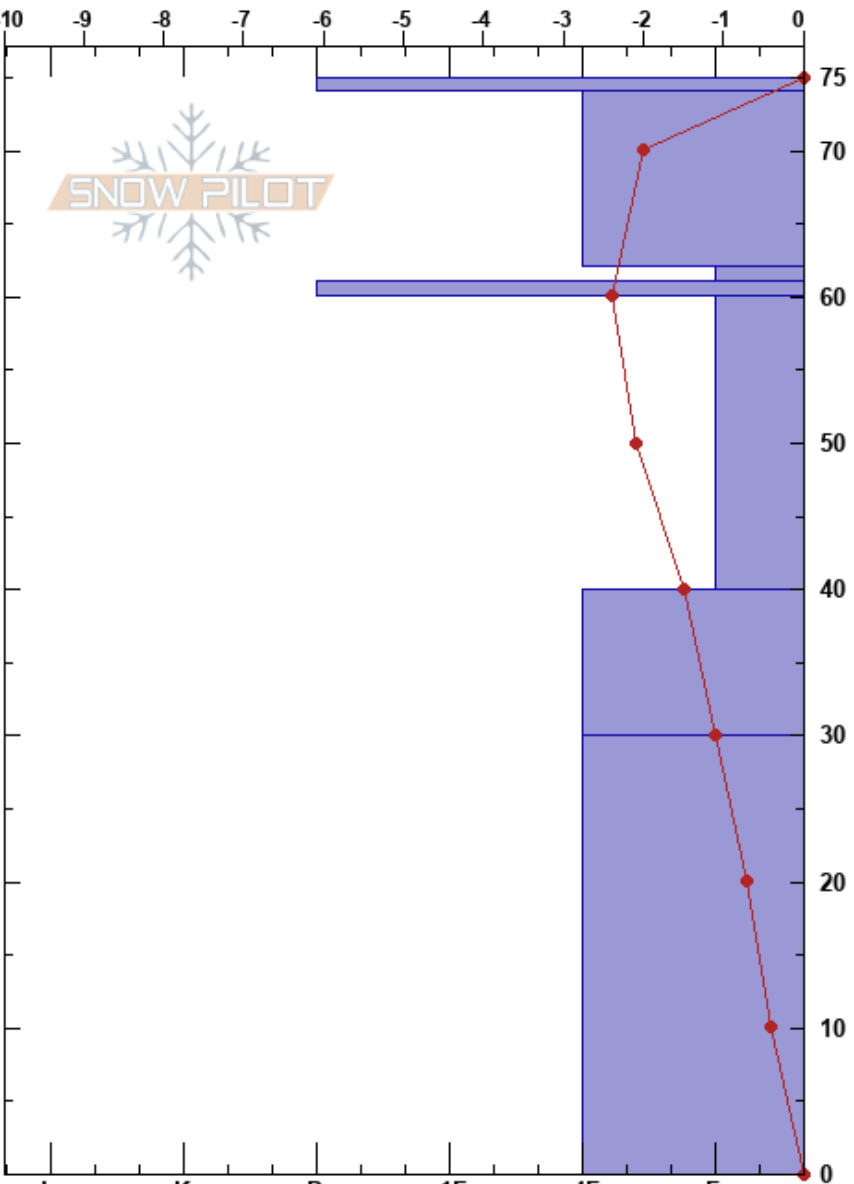

Bradley Meadow  
 Bridger Range  
 MT  
 Elevation: 7450 ft  
 Aspect: SE

Kevin Chartier  
 12/17/2018 - 2:14pm  
 Co-ord: 45.83125N, -110.92722W  
 Slope Angle: 30°  
 Wind Loading: no

Stability: Good  
 Air Temperature: 2°C  
 Sky Cover: OVC  
 Precipitation: NO  
 Wind: Calm

HS:75  
 62-61cm: Problematic layer

Specifics: Ski tracks on slope

Form	Crystal		$\rho$ kg/m <sup>3</sup>	Stability tests & Layer comments
	Size	Moisture		
⊙⊙	2	D-M		
●	1	D		
⊖	2	D		
⊙⊙	1-2	D		← CT7, Q2 @61cm ← ECTN8 @61cm
⊖	1	D		
●	2	D		
⊖	1	D		