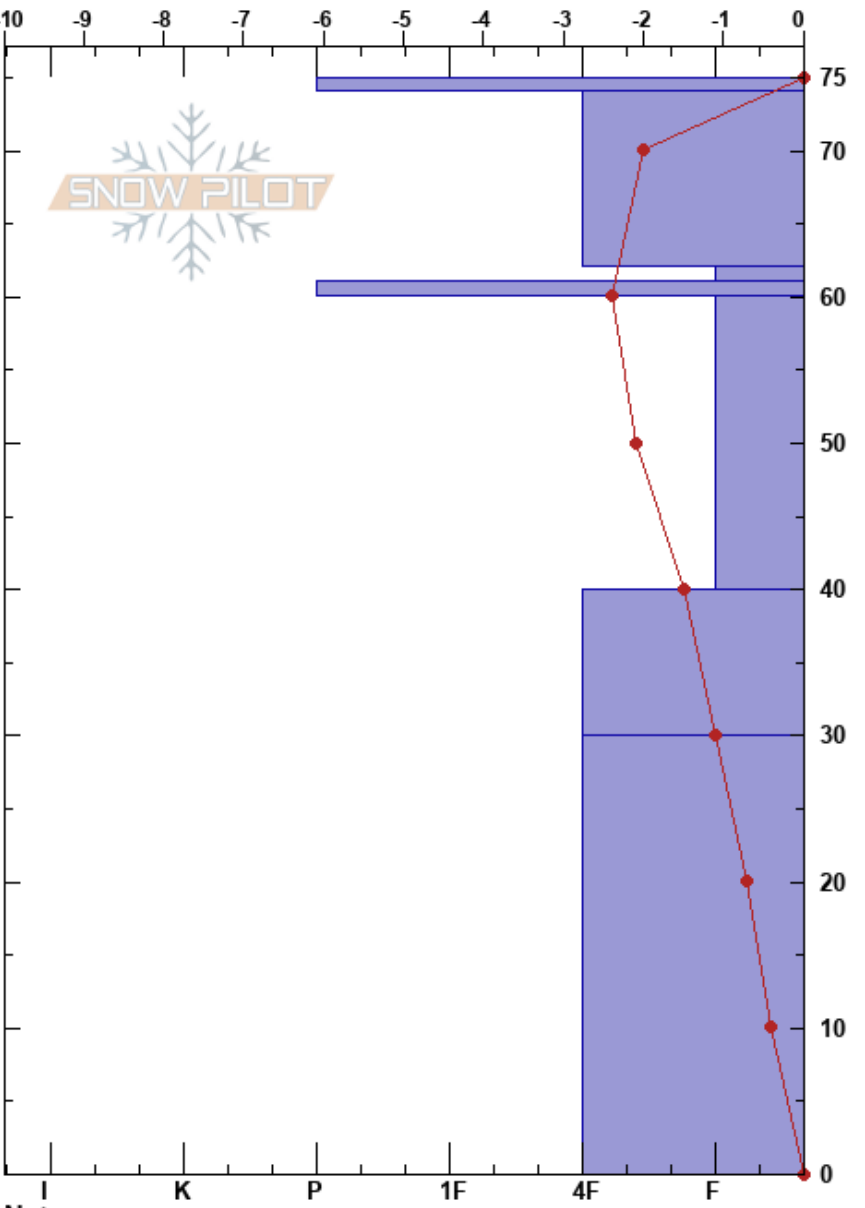

Bradley Meadow
 Bridger Range
 MT
 Elevation: 7450 ft
 Aspect: SE

Kevin Chartier
 12/17/2018 - 2:14pm
 Co-ord: 45.83125N, -110.92722W
 Slope Angle: 30°
 Wind Loading: no

Stability: Good
 Air Temperature: 2°C
 Sky Cover: OVC
 Precipitation: NO
 Wind: Calm

HS:75
 62-61cm: Problematic layer

Specifics: Ski tracks on slope

Form	Crystal		ρ kg/m ³	Stability tests & Layer comments
	Size	Moisture		
⊙⊙	2	D-M		
●	1	D		
⊖	2	D		
⊙⊙	1-2	D		← CT7, Q2 @61cm ← ECTN8 @61cm
⊖	1	D		
●	2	D		
⊖	1	D		