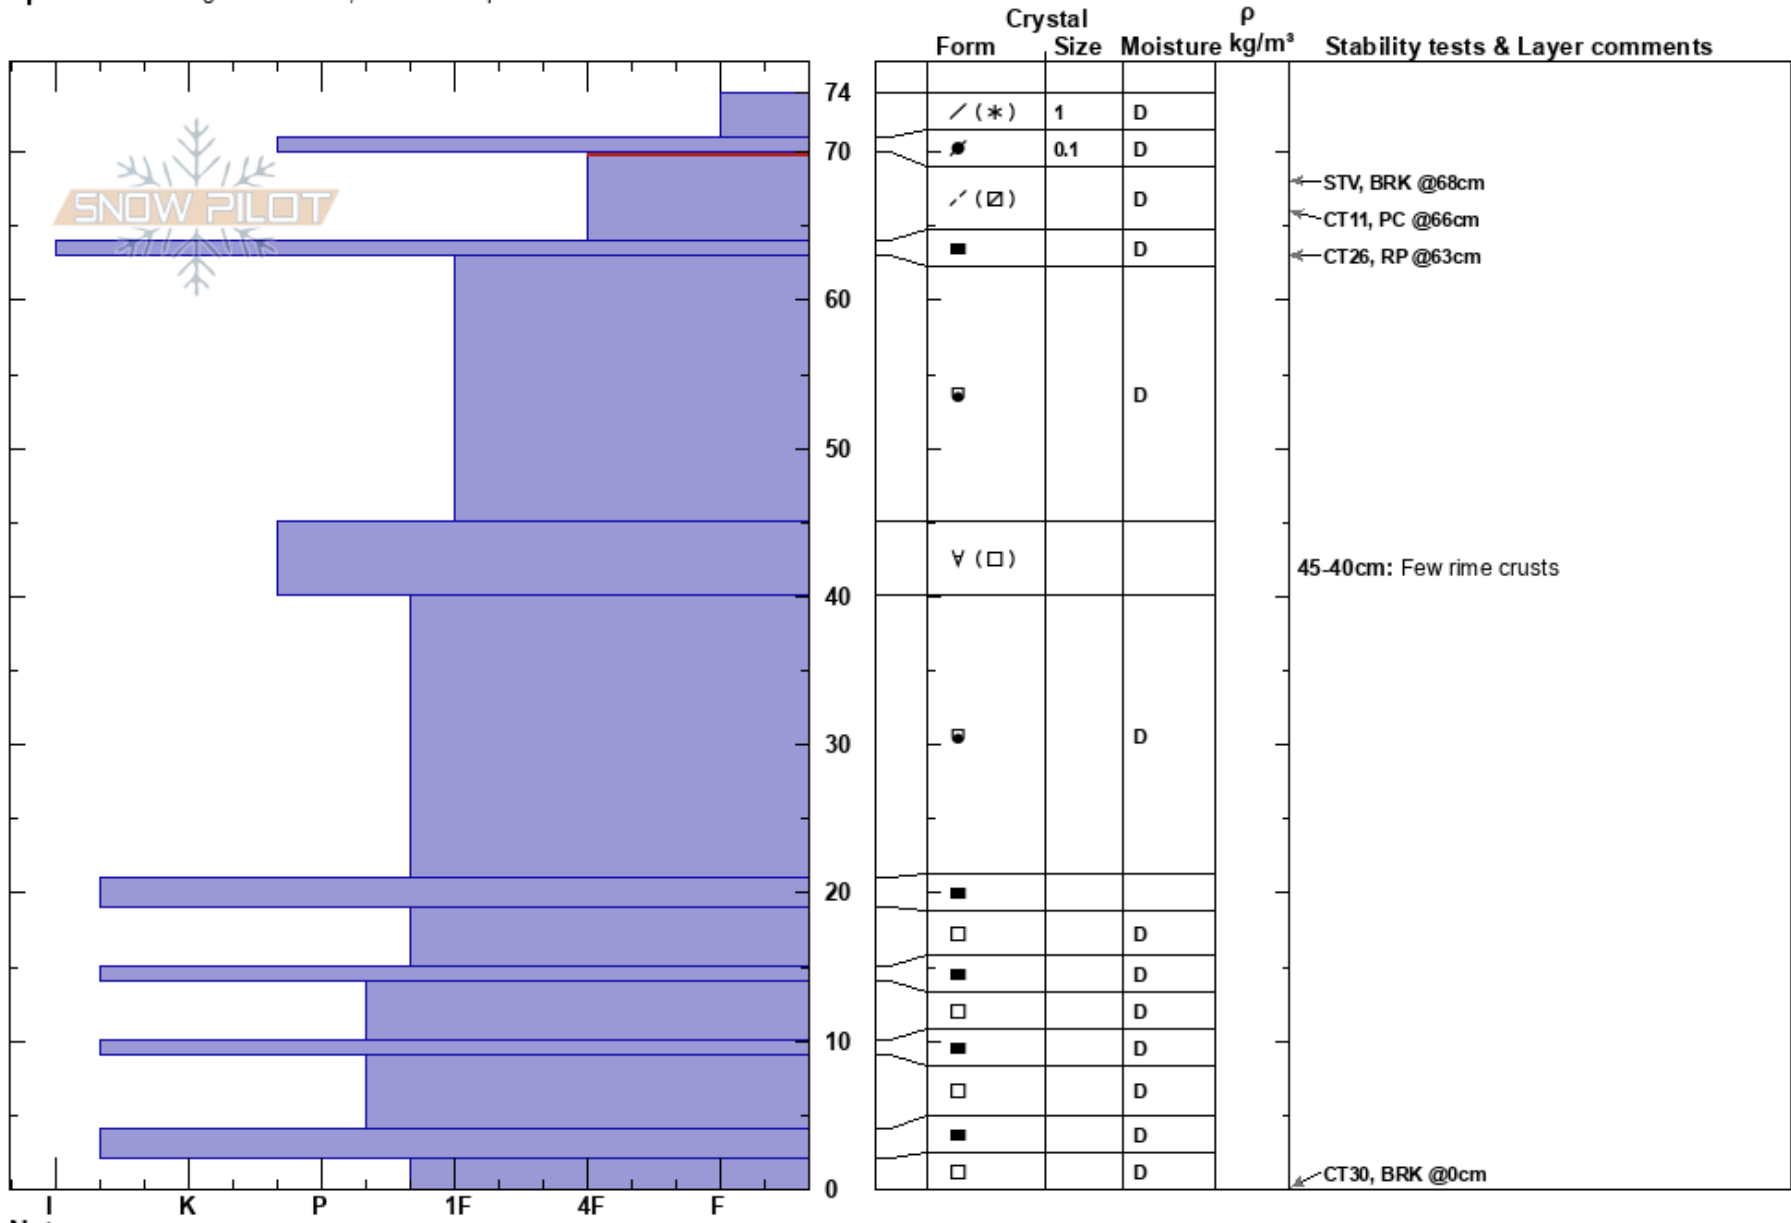

BigWood K7 Top  
 Kirovsk  
 Russia  
**Elevation:** 640 m  
**Aspect:** S  
**Specifics:** Pit dug in a Ski Area; We skied slope

Mikhail Ryabchikov  
 17/12/2018 - 00:20  
**Co-ord:** 530526E 7500344N  
**Slope Angle:** 29°  
**Wind Loading:** yes

**Stability:**  
**Air Temperature:**  
**Sky Cover:** OVC  
**Precipitation:** S-1  
**Wind:** W Moderate

**HS:**74  
**PF:**16  
 70-64cm: Problematic layer  
 45-40cm: Few rime crusts

Notes: