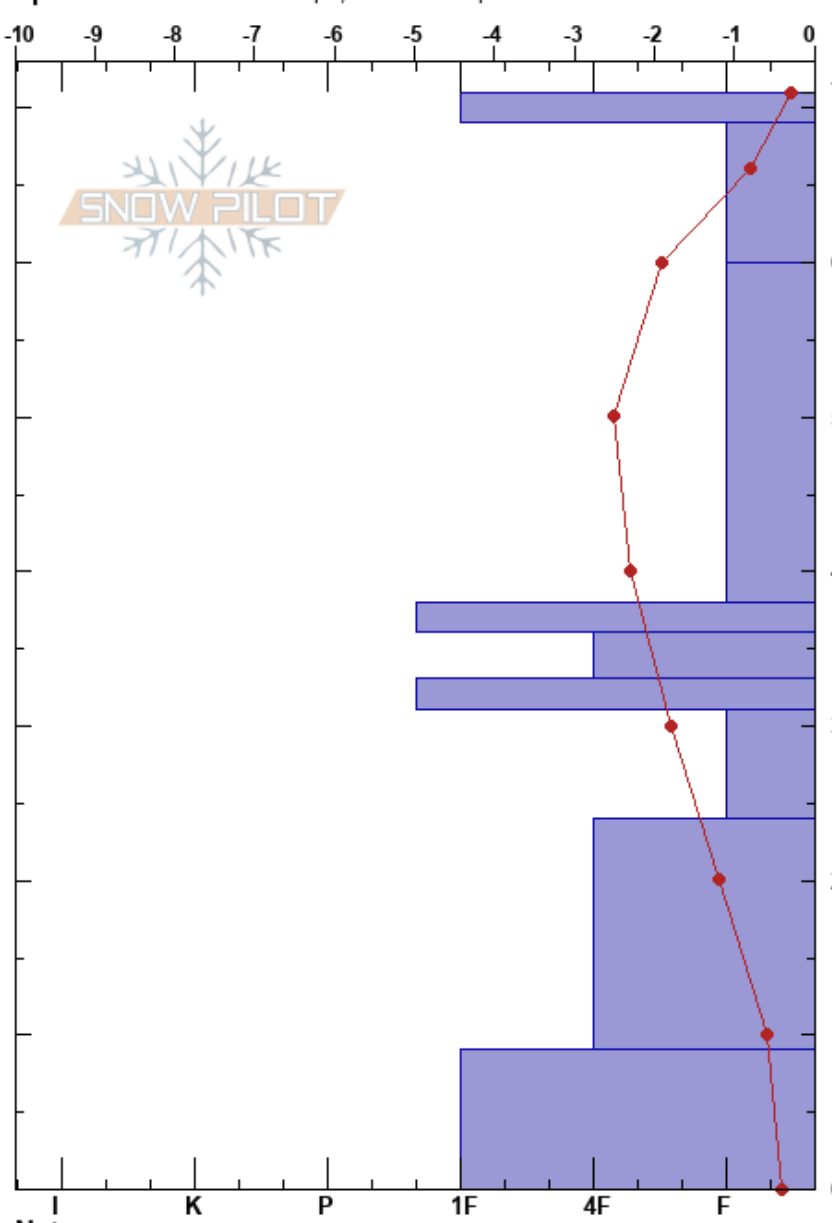

Bradley's Meadow
 Bridger Range
 MT
 Elevation: 7400 ft
 Aspect: E
 Specifics: Ski tracks on slope; We skied slope

Jon Hageness
 12/17/2018 - 2:30pm
 Co-ord: 45.82653N, -110.91680W
 Slope Angle: 29°
 Wind Loading: no

Stability: Good HS:71
 Air Temperature: 2.1°C PF:29 60-38cm: Problematic layer
 Sky Cover: OVC
 Precipitation: NO
 Wind: Calm

Elevation (cm)	Crystal		Moisture	ρ kg/m ³	Stability tests & Layer comments
	Form	Size			
71	⊙⊙	1	M		
60	●	0.5-1	D		← ECTN17 @60cm ← CT16, Q2 @60cm
50	⊠	1	D		
40	⊙⊙	1	D		
38	⊠	1	D		
35	⊙⊙	1.5	D-M		
30	⊠	1	D		
20	●	1	D		
10	●	1	M		