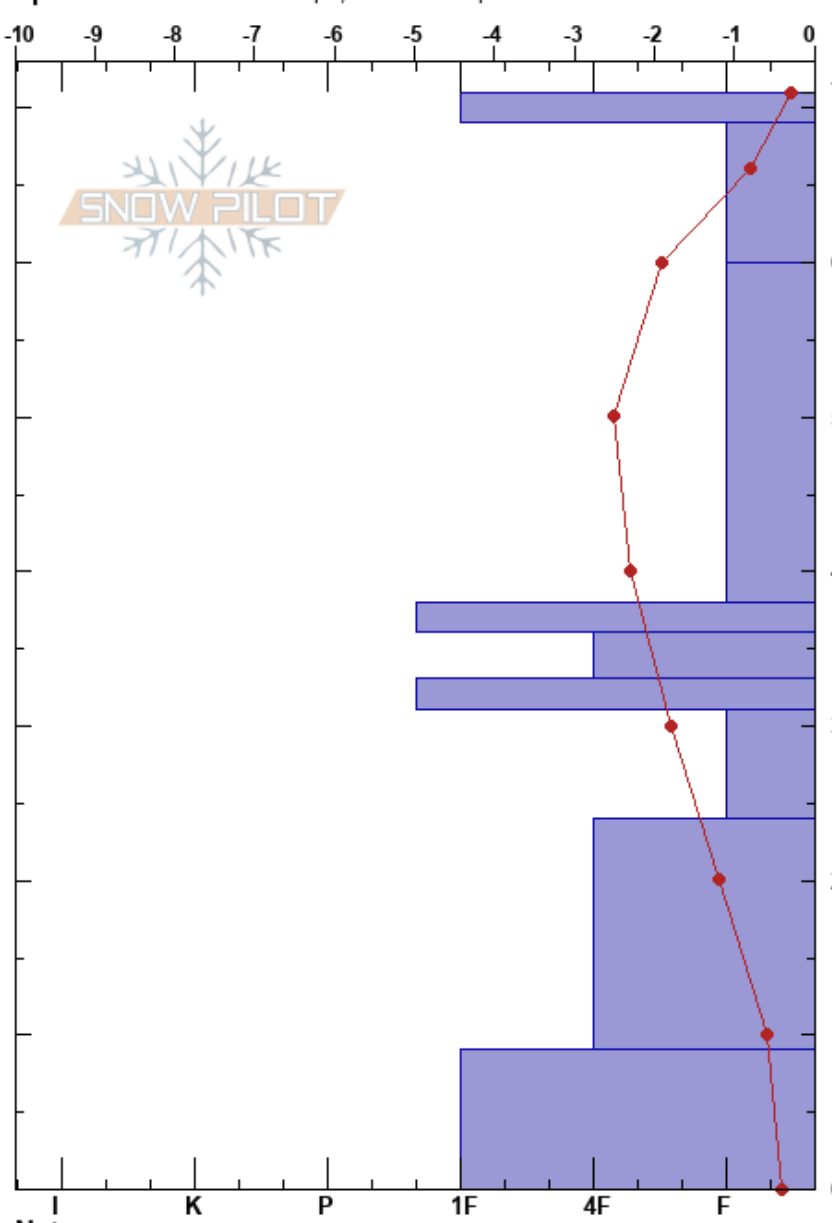

Bradley's Meadow
 Bridger Range
 MT
 Elevation: 7400 ft
 Aspect: E
 Specifics: Ski tracks on slope; We skied slope

Jon Hageness
 12/17/2018 - 2:30pm
 Co-ord: 45.82653N, -110.91680W
 Slope Angle: 29°
 Wind Loading: no

Stability: Good HS:71
 Air Temperature: 2.1°C PF:29 60-38cm: Problematic layer
 Sky Cover: OVC
 Precipitation: NO
 Wind: Calm

Elevation (cm)	Crystal		Moisture	ρ kg/m ³	Stability tests & Layer comments
	Form	Size			
71	⊙⊙	1	M		
60	●	0.5-1	D		← ECTN17 @60cm ← CT16, Q2 @60cm
50	⊠	1	D		
40	⊙⊙	1	D		
35	⊠	1	D		
32	⊙⊙	1.5	D-M		
30	⊠	1	D		
25	●	1	D		
10	●	1	M		