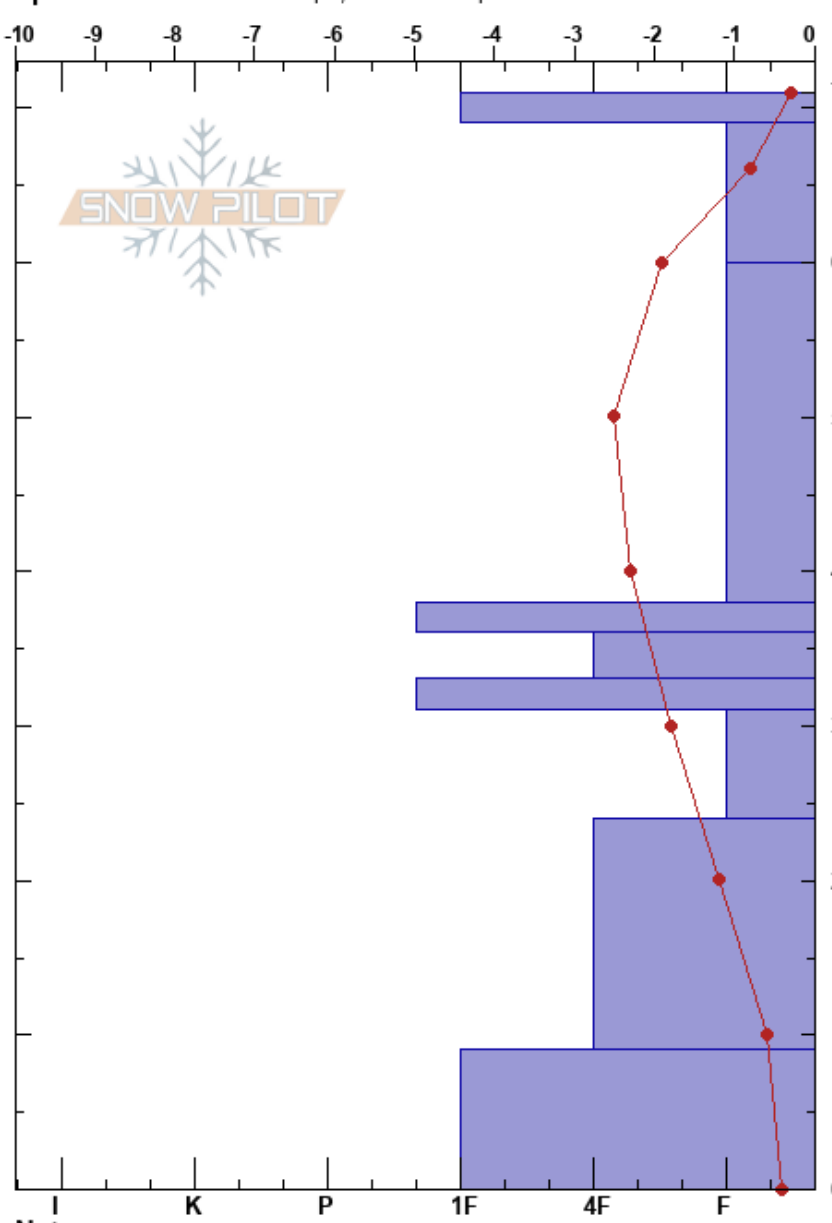

Bradley's Meadow
 Bridger Range
 MT
 Elevation: 7400 ft
 Aspect: E
 Specifics: Ski tracks on slope; We skied slope

Jon Hageness
 12/17/2018 - 2:30pm
 Co-ord: 45.82653N, -110.91680W
 Slope Angle: 29°
 Wind Loading: no

Stability: Good HS:71
 Air Temperature: 2.1°C PF:29 60-38cm: Problematic layer
 Sky Cover: OVC
 Precipitation: NO
 Wind: Calm

Elevation (cm)	Crystal		Moisture	ρ kg/m ³	Stability tests & Layer comments
	Form	Size			
71	⊙⊙	1	M		
60	●	0.5-1	D		← ECTN17 @60cm ← CT16, Q2 @60cm
50	⊠	1	D		
40					
38	⊙⊙	1	D		
36	⊠	1	D		
34	⊙⊙	1.5	D-M		
32	⊠	1	D		
20	●	1	D		
10	●	1	M		