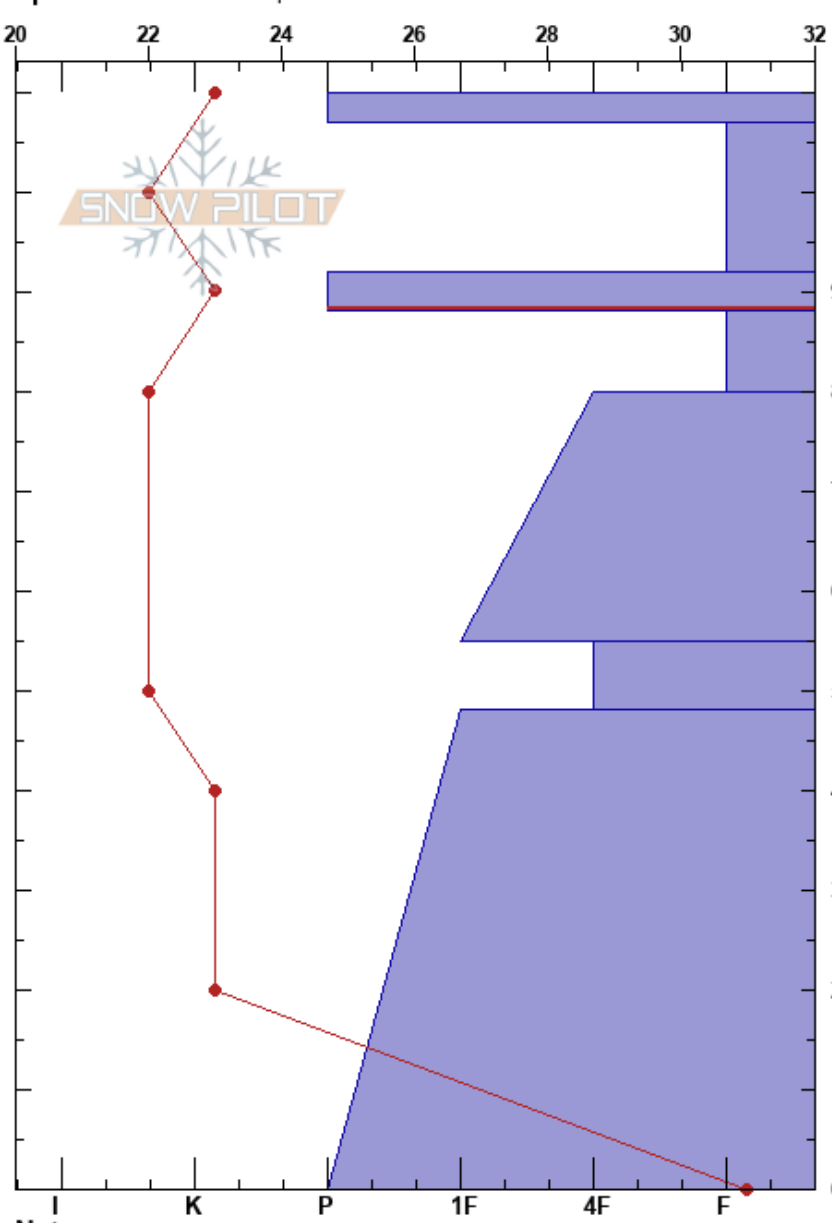

Bradley Shoulder
 Bridger Range
 MT
 Elevation: 7390 ft
 Aspect: E
 Specifics: We skied slope

Scott Davidson
 12/17/2018 - 4:00pm
 Co-ord: 45.83891N, -110.93223W
 Slope Angle: 27°
 Wind Loading:

Stability: **HS:110**
 Air Temperature: 35°F PF:26 92-88cm:Problematic layer
 Sky Cover: BKN
 Precipitation: NO
 Wind: Calm

Form	Crystal		ρ kg/m ³	Stability tests & Layer comments
	Size	Moisture		
-	0.3			
•	1			
-	0.3			
◻	1			← ECTN14 @88cm Below Ice crust CT, Q2 @88cm
•				
-	0.5			
•	1-2			

Notes: