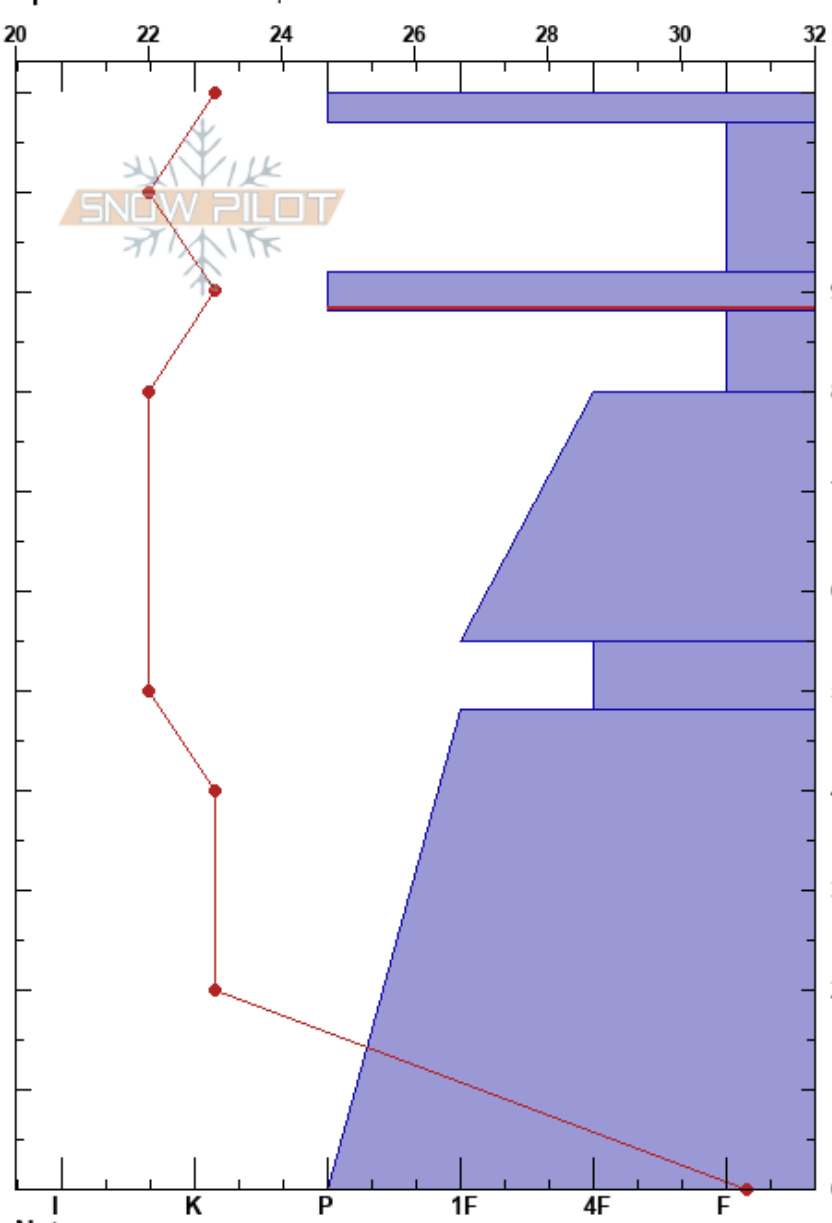

Bradley Shoulder
 Bridger Range
 MT
 Elevation: 7390 ft
 Aspect: E
 Specifics: We skied slope

Scott Davidson
 12/17/2018 - 4:00pm
 Co-ord: 45.83891N, -110.93223W
 Slope Angle: 27°
 Wind Loading:

Stability: **HS:110**
 Air Temperature: 35°F PF:26 92-88cm:Problematic layer
 Sky Cover: BKN
 Precipitation: NO
 Wind: Calm

Depth (cm)	Crystal		Moisture	ρ kg/m ³	Stability tests & Layer comments
	Form	Size			
110	-	0.3			
100	•	1			
90	-	0.3			
88	◻	1			← ECTN14 @88cm Below Ice crust CT, Q2 @88cm
80					
70	•				
60					
50	-	0.5			
40					
30	•	1-2			
20					
10					
0					