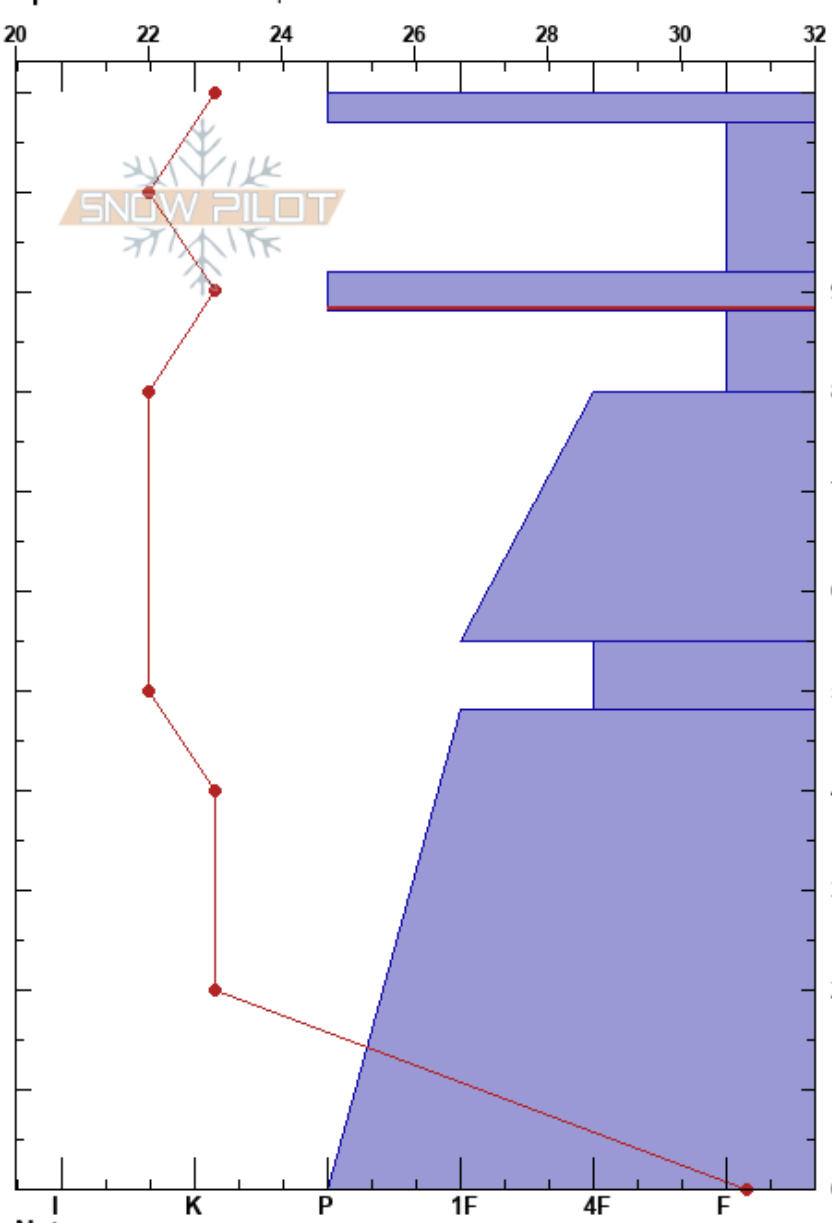

Bradley Shoulder  
 Bridger Range  
 MT  
 Elevation: 7390 ft  
 Aspect: E  
 Specifics: We skied slope

Scott Davidson  
 12/17/2018 - 4:00pm  
 Co-ord: 45.83891N, -110.93223W  
 Slope Angle: 27°  
 Wind Loading:

Stability: **HS:110**  
 Air Temperature: 35°F PF:26 92-88cm:Problematic layer  
 Sky Cover: BKN  
 Precipitation: NO  
 Wind: Calm

Form	Crystal		Moisture	$\rho$ kg/m <sup>3</sup>	Stability tests & Layer comments
	Size				
-	0.3				
•	1				
-	0.3				
◻	1				← ECTN14 @88cm Below Ice crust CT, Q2 @88cm
•					
-	0.5				
•	1-2				