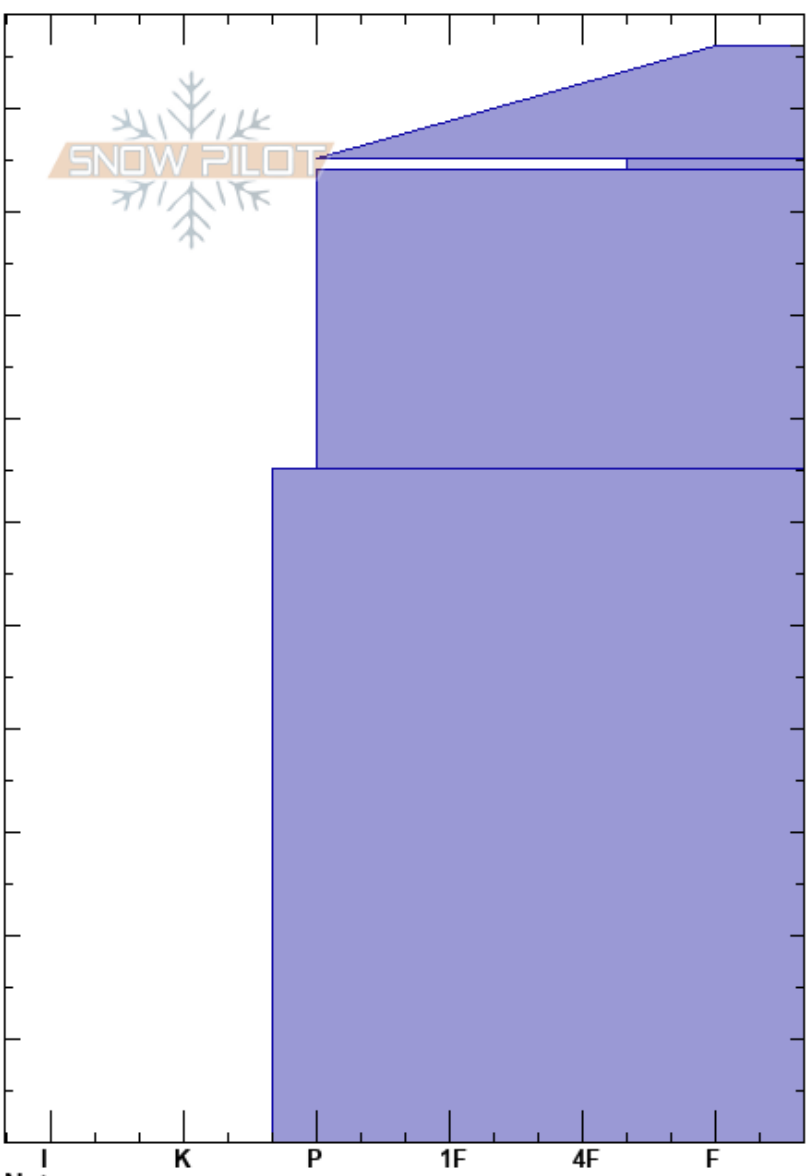

Upper SE Sunburst
 Chugach Range
 AK
 Elevation: 3530 m
 Aspect: SE
 Specifics: We skied slope

Nikki Champion
 12/17/2018 - 2:00pm
 Co-ord: 60.76264N, -149.18296W
 Slope Angle: 27°
 Wind Loading: previous

Stability: **HS:106**
 Air Temperature: 20°C
 Sky Cover: FEW
 Precipitation: NO
 Wind: Calm

Layer Notes:
 95-94cm: Very thin, could be BSH

Height (cm)	Crystal		Moisture	ρ kg/m ³	Stability tests & Layer comments
	Form	Size			
106					
100	*	(,')			
95-94	V				95-94cm: Very thin, could be BSH
80	.	1			
65					← CT24 @65cm
30	⊙				
0					← ECTX