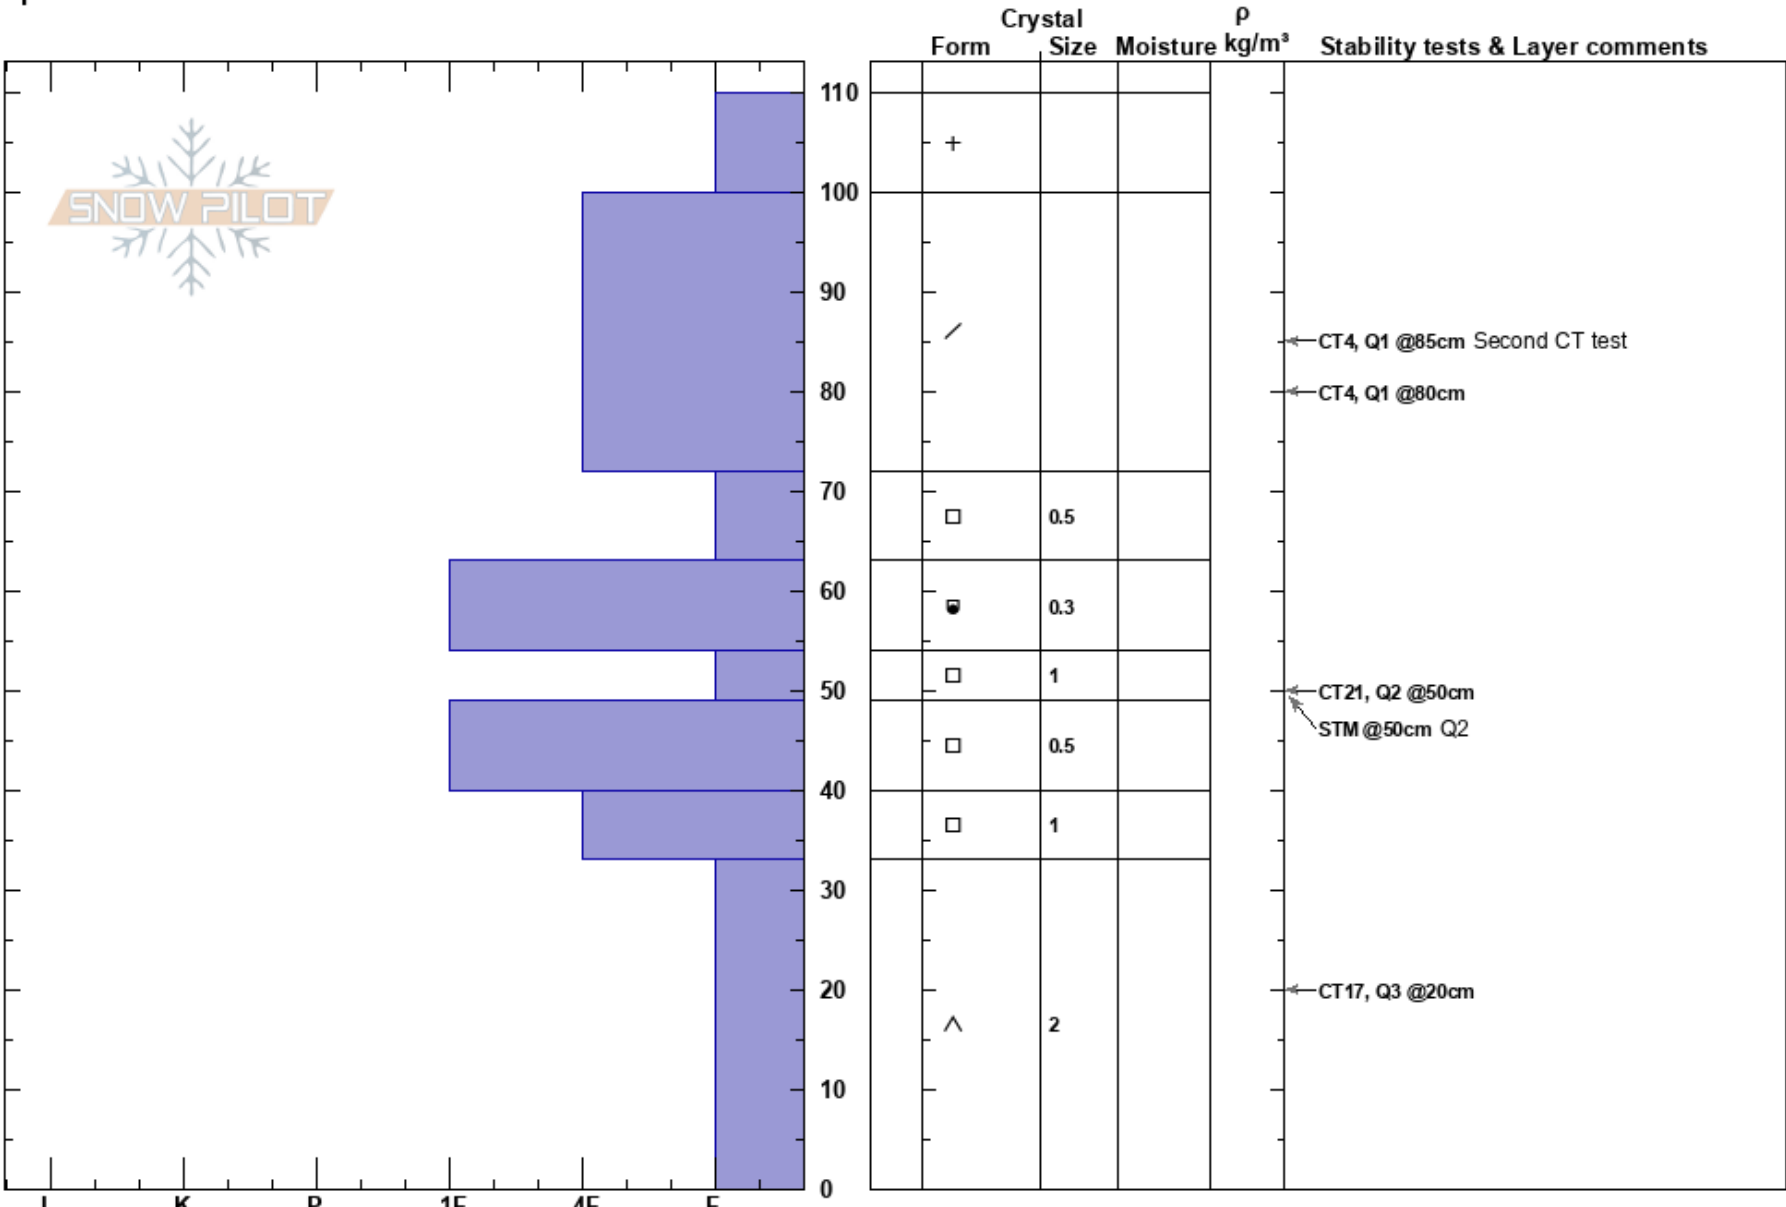

Dudley Creek Basin
 Madison Range-N
 MT
 Elevation: 8300 ft
 Aspect: 45°
 Specifics:

A Whitmore
 01/10/2017 - 1:00pm
 Co-ord: 45.28619N, -111.28938W
 Slope Angle: 32°
 Wind Loading: yes

Stability:
 Air Temperature: -6°C
 Sky Cover: BKN
 Precipitation: NO
 Wind: S Moderate

HS:110
 PF:100 33-0cm: Problematic layer

Notes: Skied thick trees adjacent to open slope to lower angle meadow, old tracks in the middle of avalanche path.