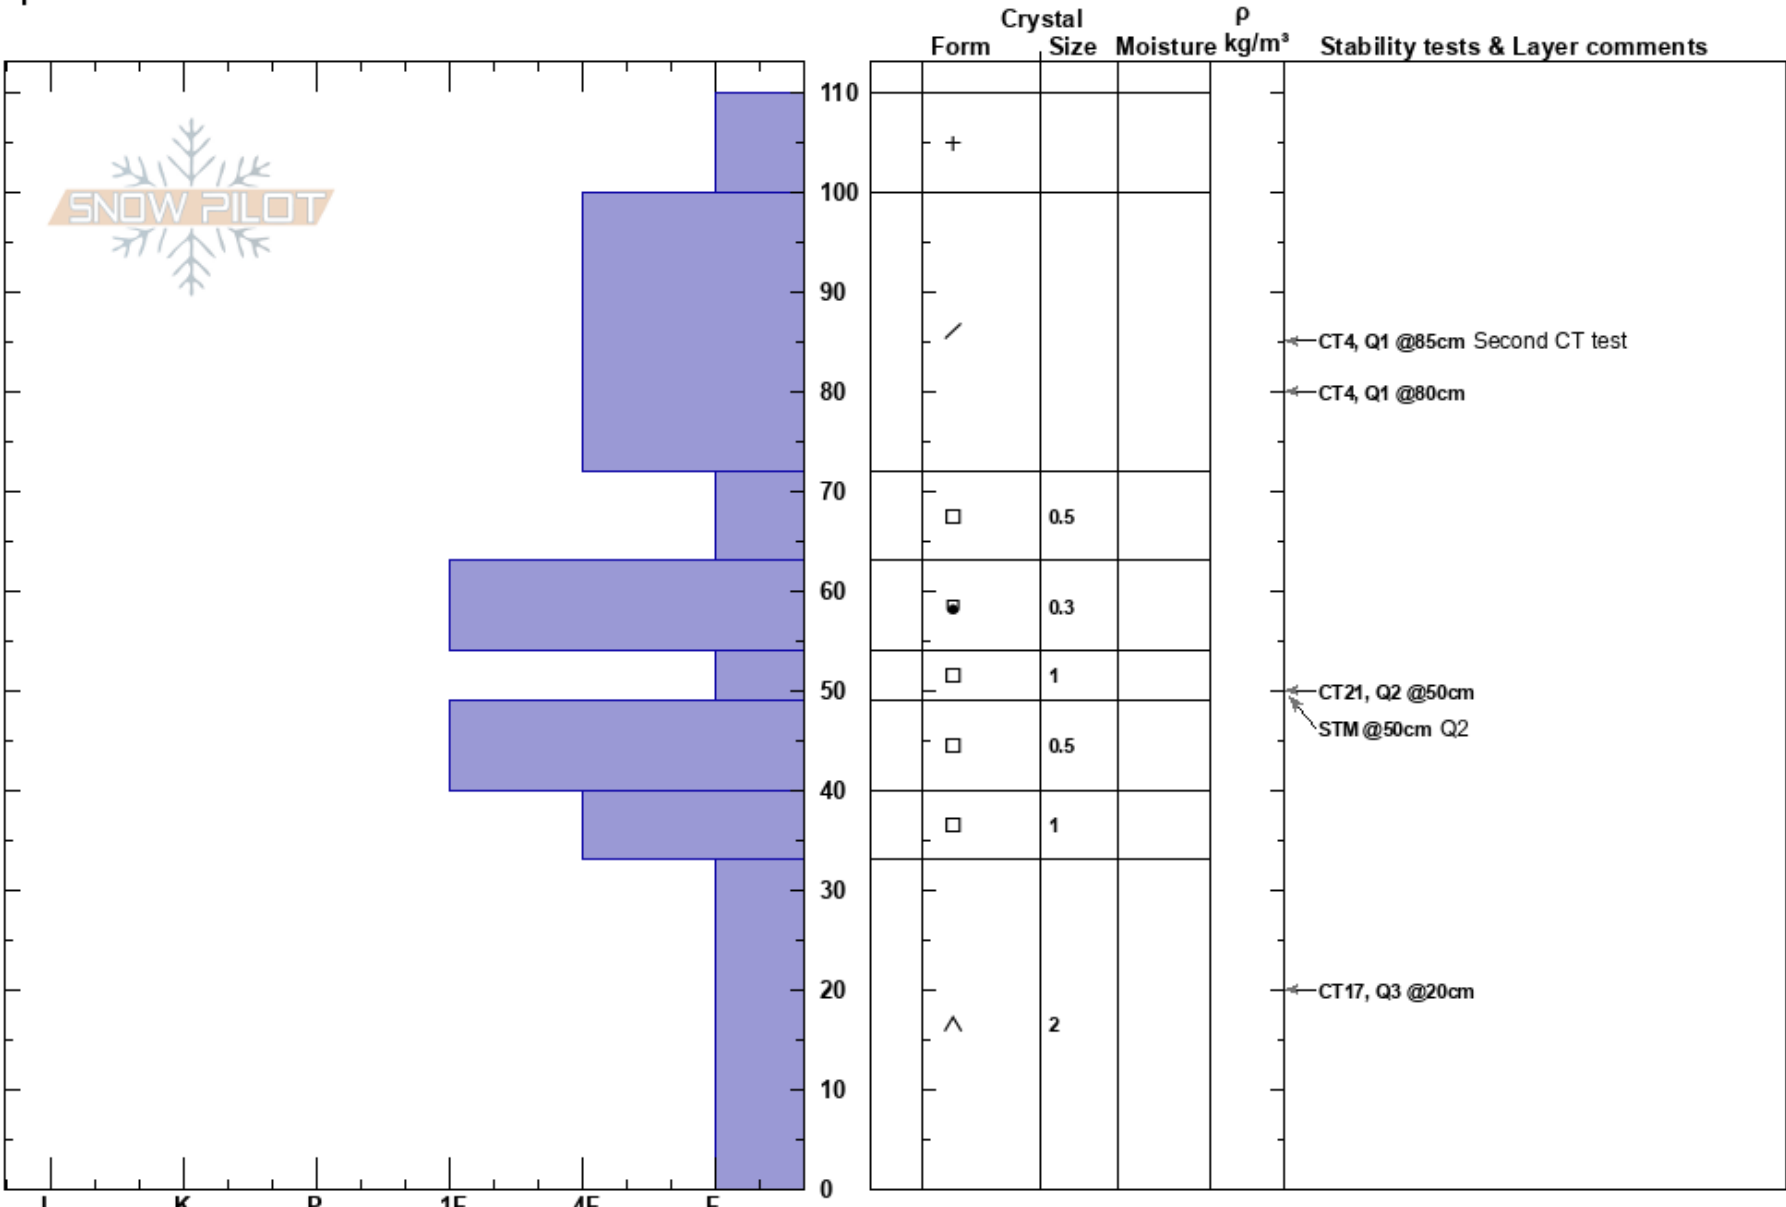

Dudley Creek Basin  
 Madison Range-N  
 MT  
 Elevation: 8300 ft  
 Aspect: 45°  
 Specifics:

A Whitmore  
 01/10/2017 - 1:00pm  
 Co-ord: 45.28619N, -111.28938W  
 Slope Angle: 32°  
 Wind Loading: yes

Stability:  
 Air Temperature: -6°C  
 Sky Cover: BKN  
 Precipitation: NO  
 Wind: S Moderate

HS:110  
 PF:100 33-0cm: Problematic layer

Notes: Skied thick trees adjacent to open slope to lower angle meadow, old tracks in the middle of avalanche path.