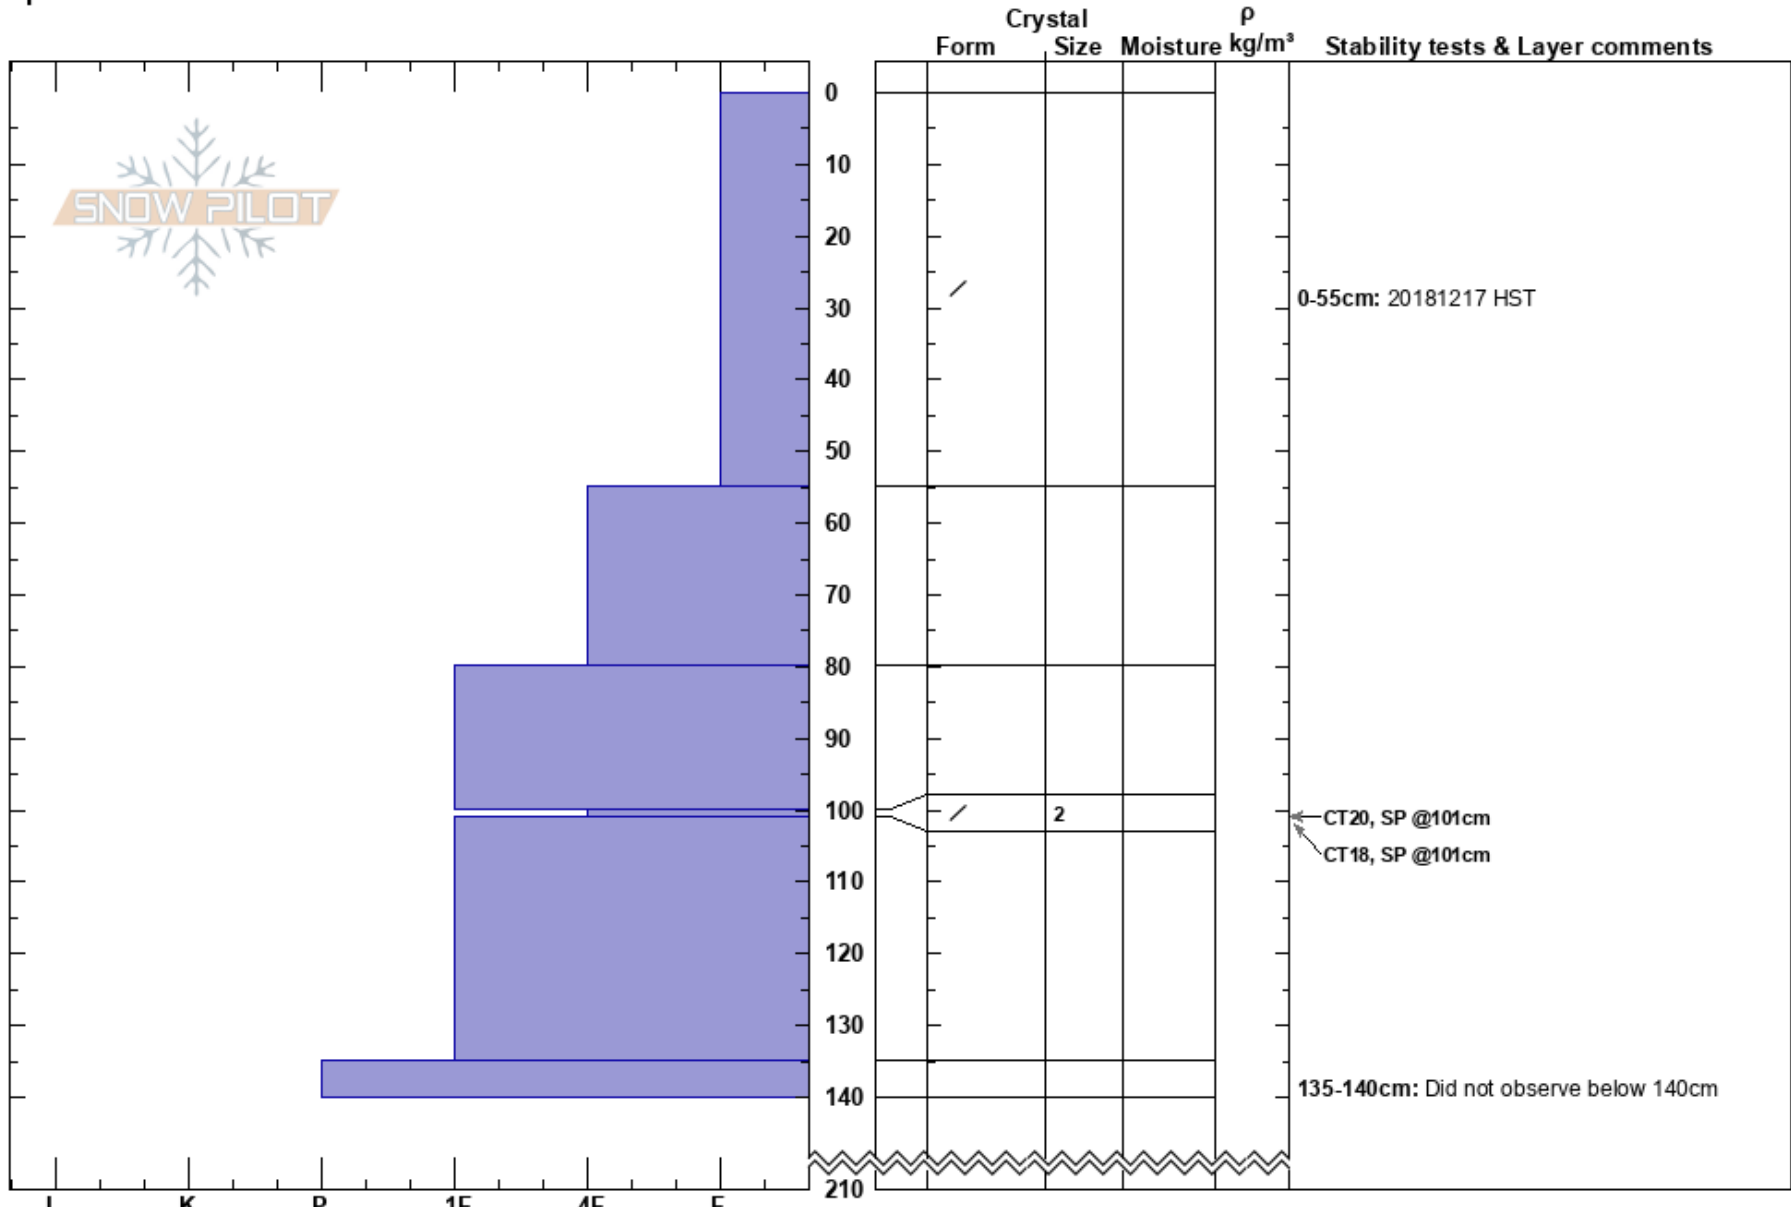

Disease Ridge
 Whistler
 BC
Elevation: 1975 ft
Aspect: N
Specifics:

Anne St Clair
 17/12/2018 - 12:30
Co-ord:
Slope Angle: 30°
Wind Loading: yes

Stability:
Air Temperature: -3.5°C
Sky Cover: OVC
Precipitation: S1
Wind: S Moderate

HS:210
PF:60
Layer Notes:
 0-55cm: 20181217 HST
 100-101cm: Problematic layer
 135-140cm: Did not observe below 140cm

Notes: Pit located just below ridge feature on lee side, good sky view, ground cover not observed