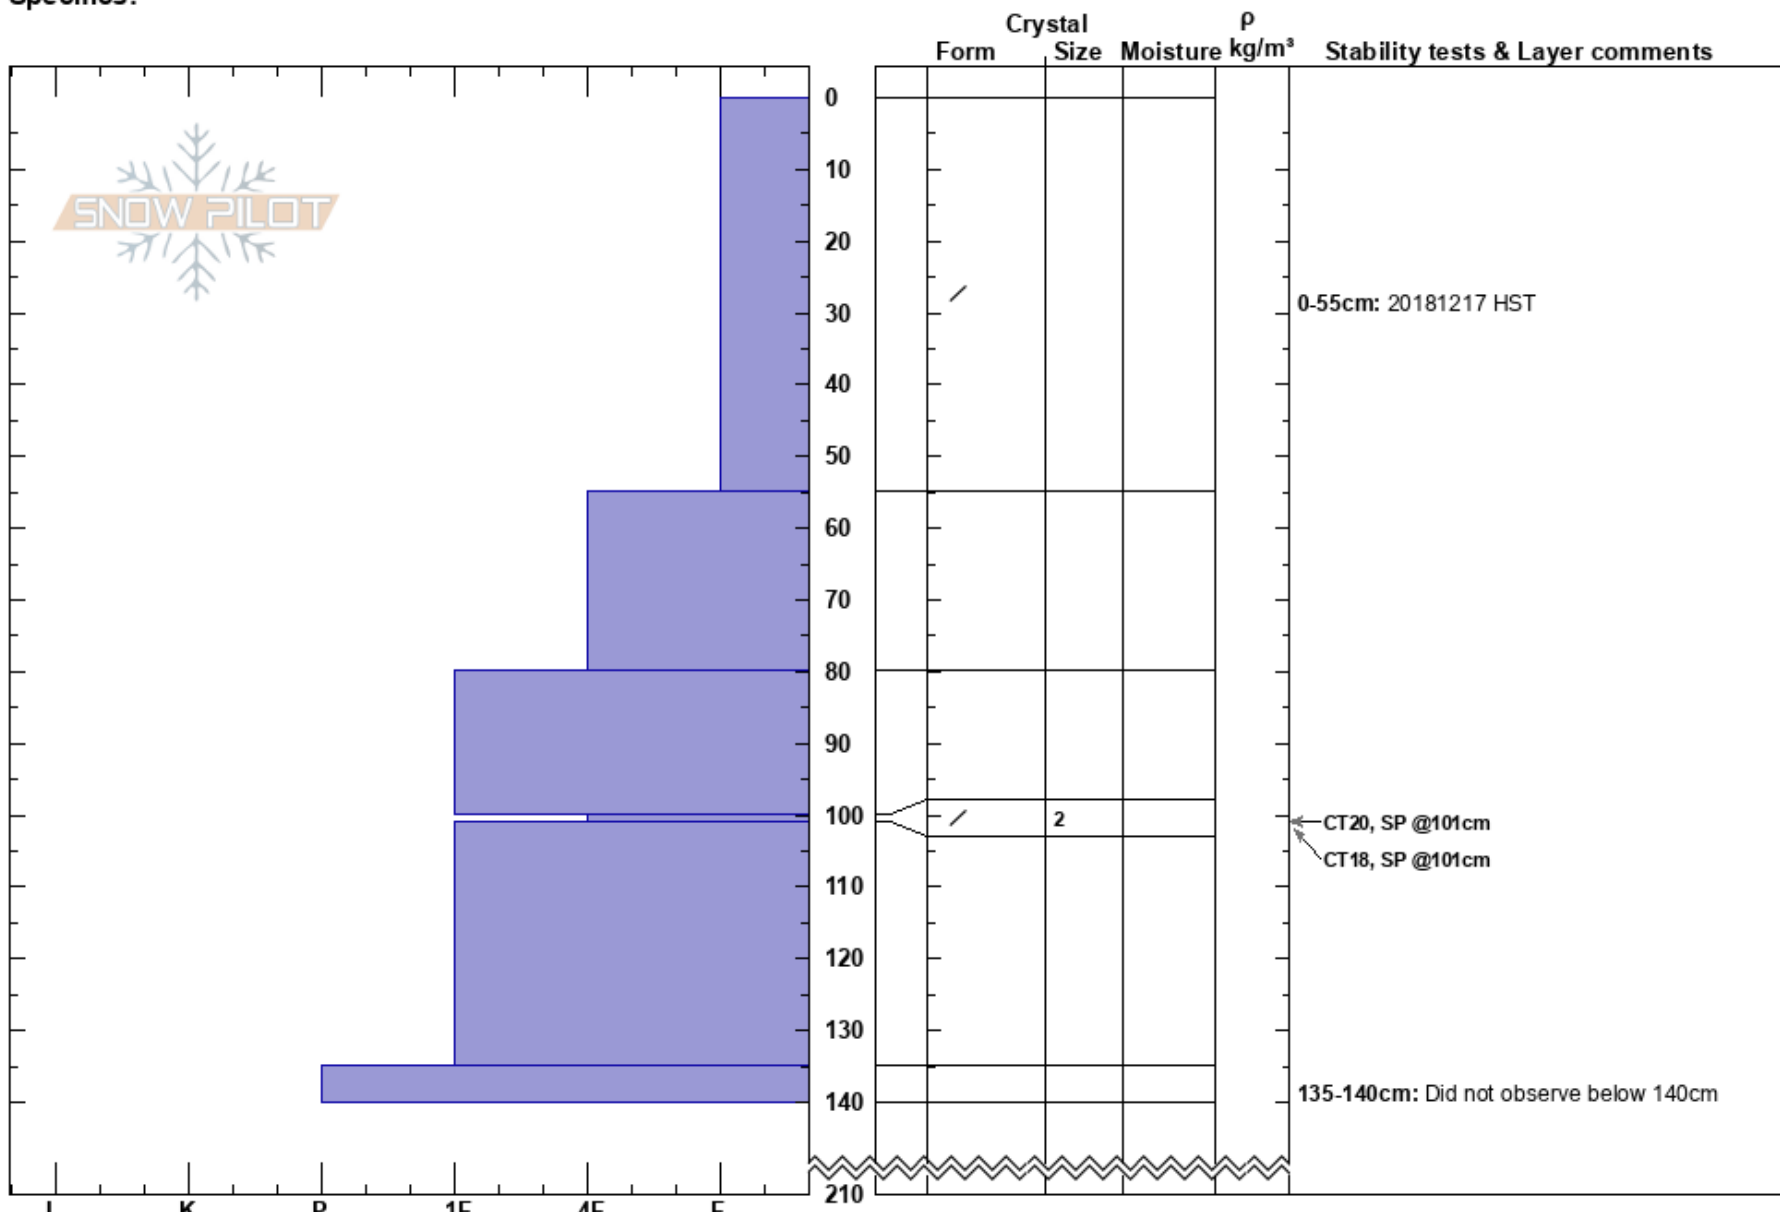

Disease Ridge  
 Whistler  
 BC  
**Elevation:** 1975 ft  
**Aspect:** N  
**Specifics:**

Anne St Clair  
 17/12/2018 - 12:30  
**Co-ord:**  
**Slope Angle:** 30°  
**Wind Loading:** yes

**Stability:**  
**Air Temperature:** -3.5°C  
**Sky Cover:** OVC  
**Precipitation:** S1  
**Wind:** S Moderate

**HS:210**  
**PF:60**  
**Layer Notes:**  
 0-55cm: 20181217 HST  
 100-101cm: Problematic layer  
 135-140cm: Did not observe below 140cm

**Notes:** Pit located just below ridge feature on lee side, good sky view, ground cover not observed