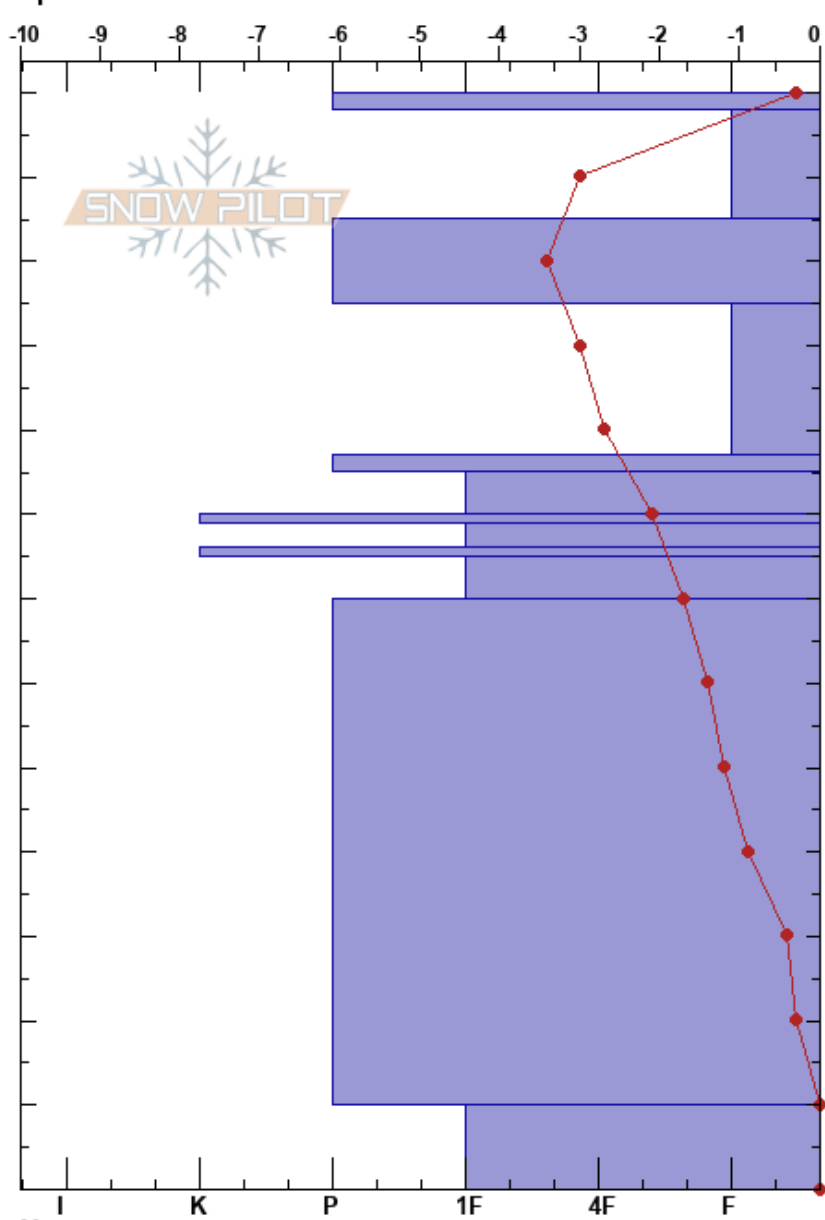

Bradly Meadow
 Bridger Range
 MT
 Elevation: 7560 ft
 Aspect: E
 Specifics:

tomasz kulesza
 12/17/2018 - 2:18pm
 Co-ord: 45.82982N, -110.92522W
 Slope Angle: 36°
 Wind Loading: previous

Stability: **HS:130**
 Air Temperature: 2.2°C PF:35 79-76cm:Problematic layer
 Sky Cover: BKN
 Precipitation: NO
 Wind: Calm

Elevation (cm)	Crystal		Moisture	ρ kg/m ³	Stability tests & Layer comments
	Form	Size			
130	⊙⊙	1			
120	⊠	1			
110	⦿	0.5			← CT15, Q2 @115cm
100	□	1			← CT17, Q3 @105cm
90	⊙⊙	2			
85	□	0.5			
80	⊙⊙	0.5			
75	⊠	1			
70	■				
65	●	0.5			
40	●	0.5-1			
10	⊠	1-2			