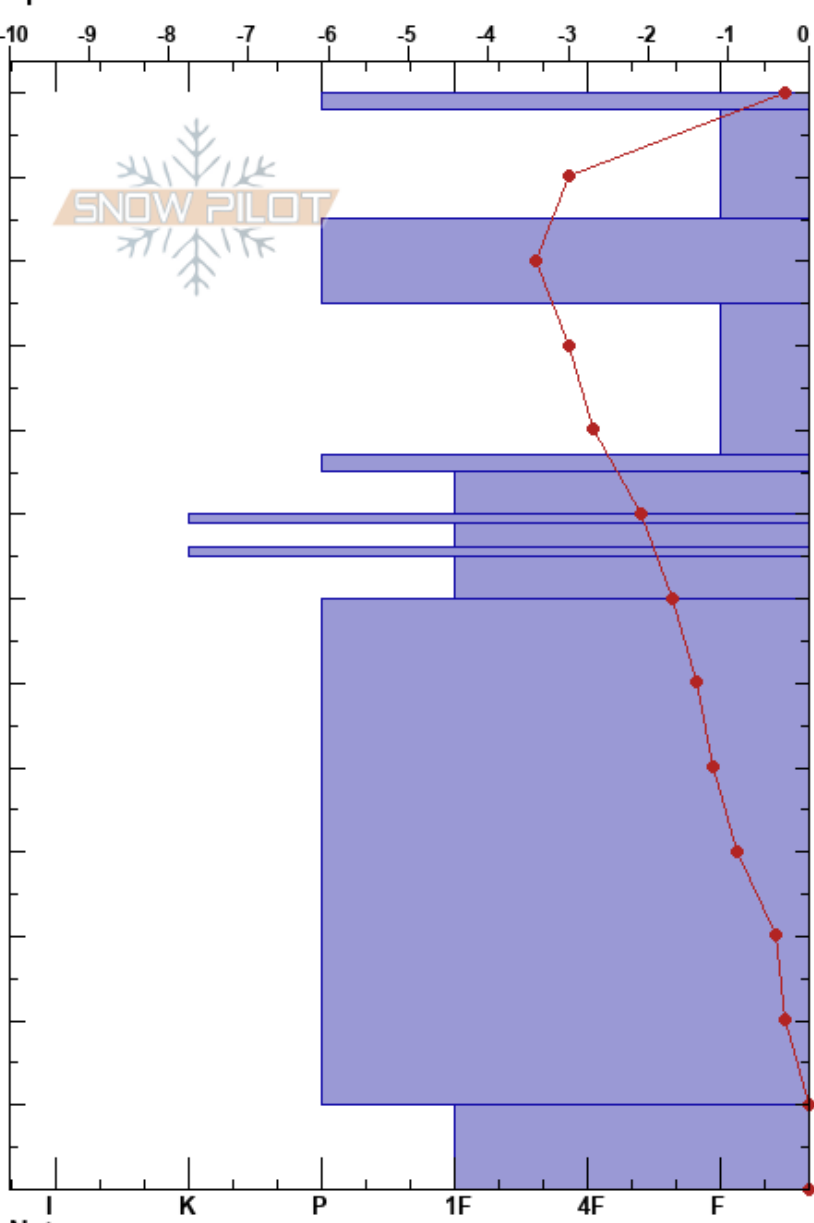

Bradly Meadow  
 Bridger Range  
 MT  
 Elevation: 7560 ft  
 Aspect: E  
 Specifics:

tomasz kulesza  
 12/17/2018 - 2:18pm  
 Co-ord: 45.82982N, -110.92522W  
 Slope Angle: 36°  
 Wind Loading: previous

Stability: **HS:130**  
 Air Temperature: 2.2°C PF:35 79-76cm:Problematic layer  
 Sky Cover: BKN  
 Precipitation: NO  
 Wind: Calm

Elevation (cm)	Crystal		Moisture	$\rho$ kg/m <sup>3</sup>	Stability tests & Layer comments
	Form	Size			
130	⊙⊙	1			
120	⊠	1			
110	⦿	0.5			← CT15, Q2 @115cm
100	□	1			← CT17, Q3 @105cm
90	⊙⊙	2			
85	□	0.5			
80	⊙⊙	0.5			
75	⊠	1			
70	■				
65	●	0.5			
40	●	0.5-1			
10	⊠	1-2			