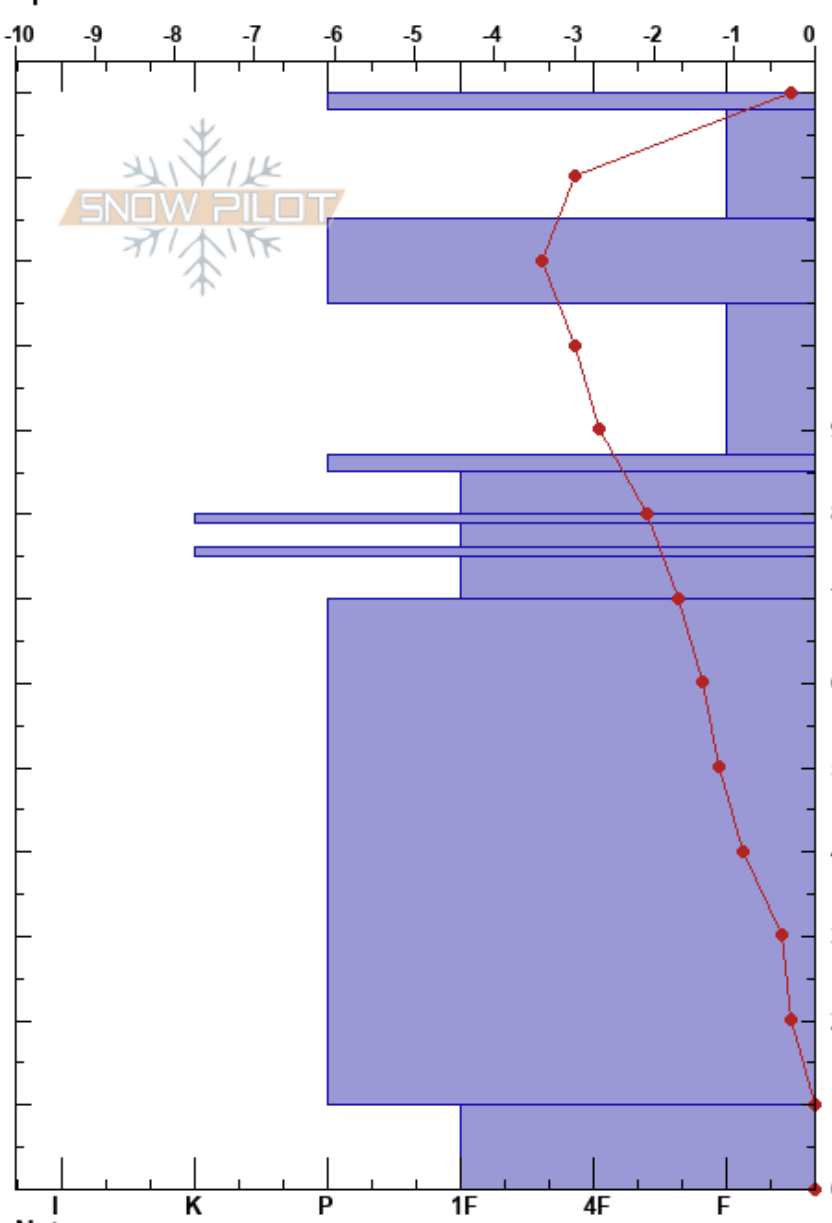

Bradly Meadow  
 Bridger Range  
 MT  
 Elevation: 7560 ft  
 Aspect: E  
 Specifics:

tomasz kulesza  
 12/17/2018 - 2:18pm  
 Co-ord: 45.82982N, -110.92522W  
 Slope Angle: 36°  
 Wind Loading: previous

Stability: **HS:130**  
 Air Temperature: 2.2°C PF:35 79-76cm:Problematic layer  
 Sky Cover: BKN  
 Precipitation: NO  
 Wind: Calm

Elevation (cm)	Crystal		Moisture	$\rho$ kg/m <sup>3</sup>	Stability tests & Layer comments
	Form	Size			
130	⊙⊙	1			
120	⊠	1			
110	⦿	0.5			← CT15, Q2 @115cm
100	□	1			← CT17, Q3 @105cm
90	⊙⊙	2			
85	□	0.5			
80	⊙⊙	0.5			
75	⊠	1			
70	■				
65	●	0.5			
40	●	0.5-1			
10	⊠	1-2			