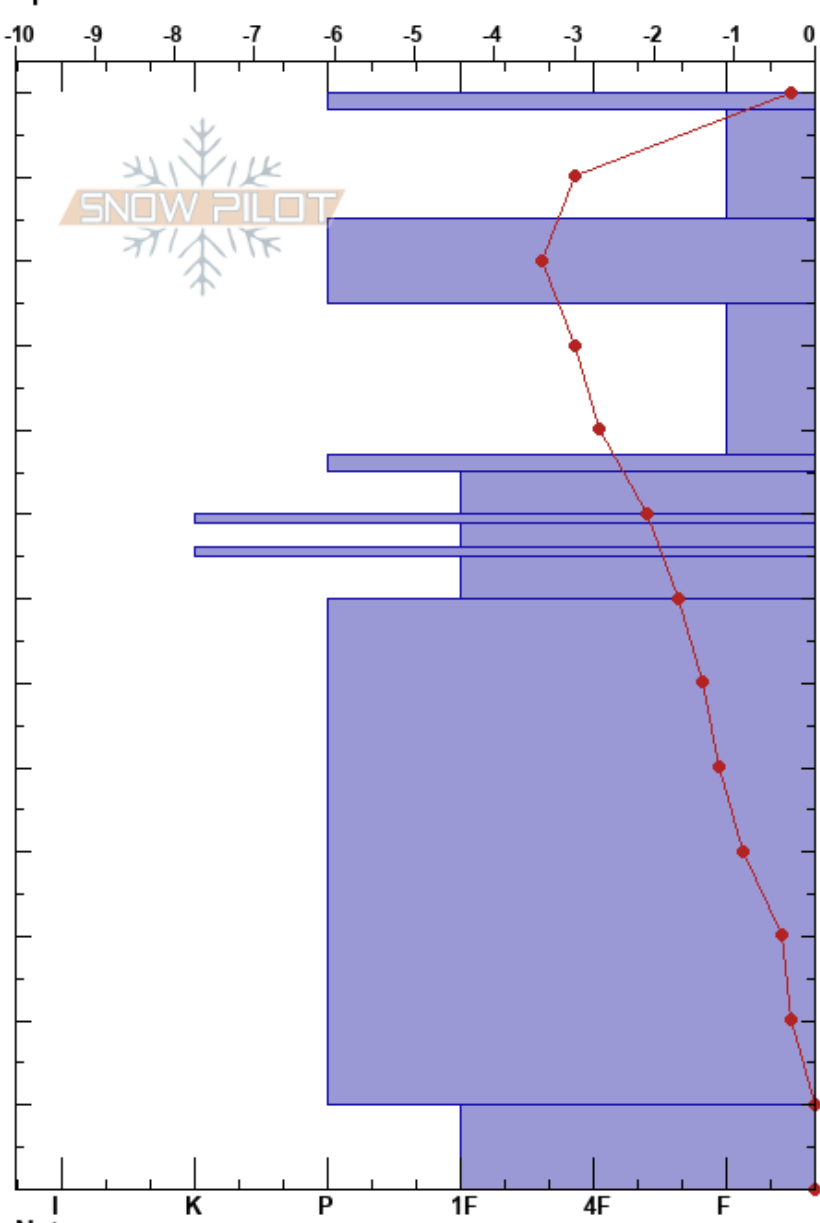

Bradly Meadow
 Bridger Range
 MT
 Elevation: 7560 ft
 Aspect: E
 Specifics:

tomasz kulesza
 12/17/2018 - 2:18pm
 Co-ord: 45.82982N, -110.92522W
 Slope Angle: 36°
 Wind Loading: previous

Stability: **HS:130**
 Air Temperature: 2.2°C PF:35 79-76cm:Problematic layer
 Sky Cover: BKN
 Precipitation: NO
 Wind: Calm

Elevation (cm)	Crystal		Moisture	ρ kg/m ³	Stability tests & Layer comments
	Form	Size			
130	⊙⊙	1			
120	⊠	1			
110	⦿	0.5			← CT15, Q2 @115cm
100	□	1			← CT17, Q3 @105cm
90	⊙⊙	2			
85	□	0.5			
80	⊙⊙	0.5			
75	⊠	1			
70	■				
65	●	0.5			
40	●	0.5-1			
10	⊠	1-2			