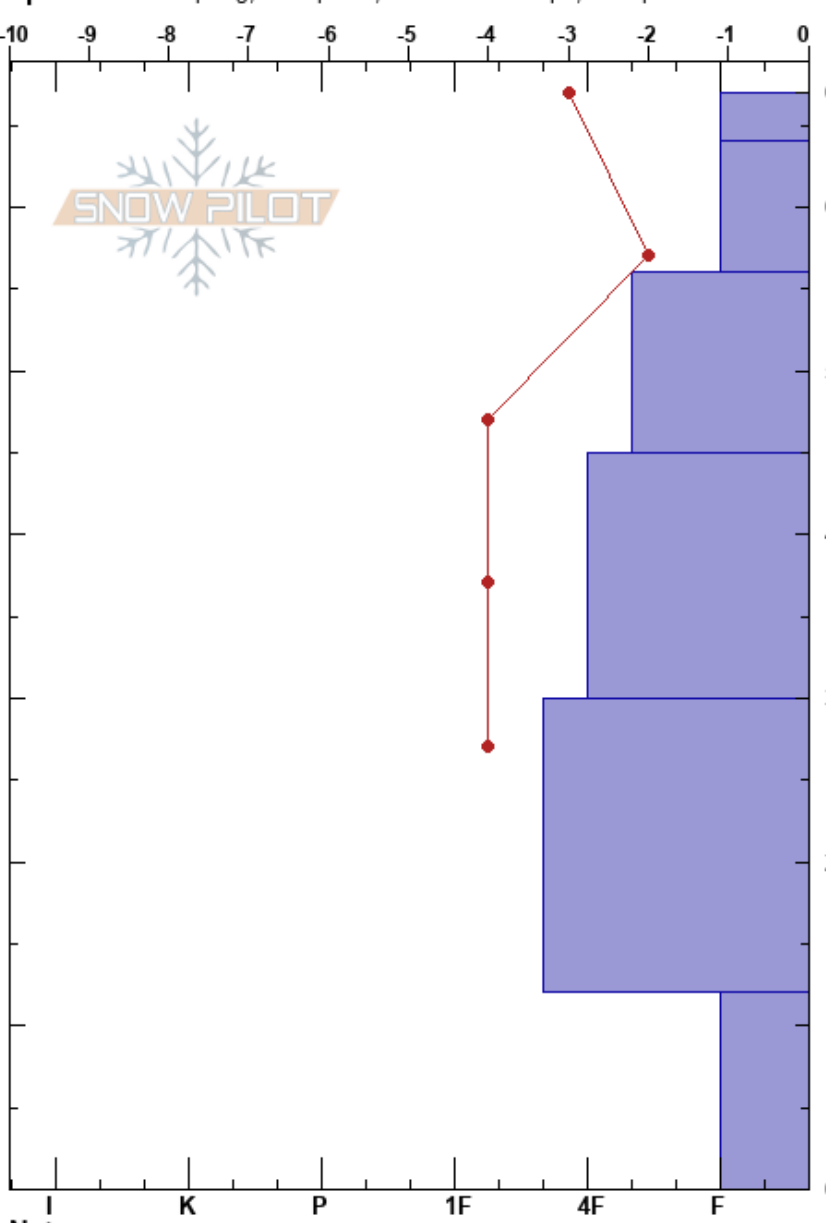

Tabke SVPro1 20181217 Drew Tabke
 Galena Pass 12/17/2018 - 3:00pm
 ID Co-ord: 43.88500N, -114.70400W
 Elevation: 8851 ft Slope Angle: 23°
 Aspect: NE Wind Loading:
 Specifics: Collapsing, widespread; Ski tracks on slope; Poor pit location

Stability: HS:67
 Air Temperature: -2°C PF:60
 Sky Cover: BKN
 Precipitation: NO
 Wind: Calm
 Layer Notes:
 67-64cm: New snowfall
 12-0cm: Problematic layer

Form	Crystal Size	Moisture	ρ kg/m ³	Stability tests & Layer comments
/	1			67-64cm: New snowfall
/	1			
•	1.5			
• (□)	1.5			CT10, Q2 @45cm ECTN10 @45cm
□	1.5			
^	3			