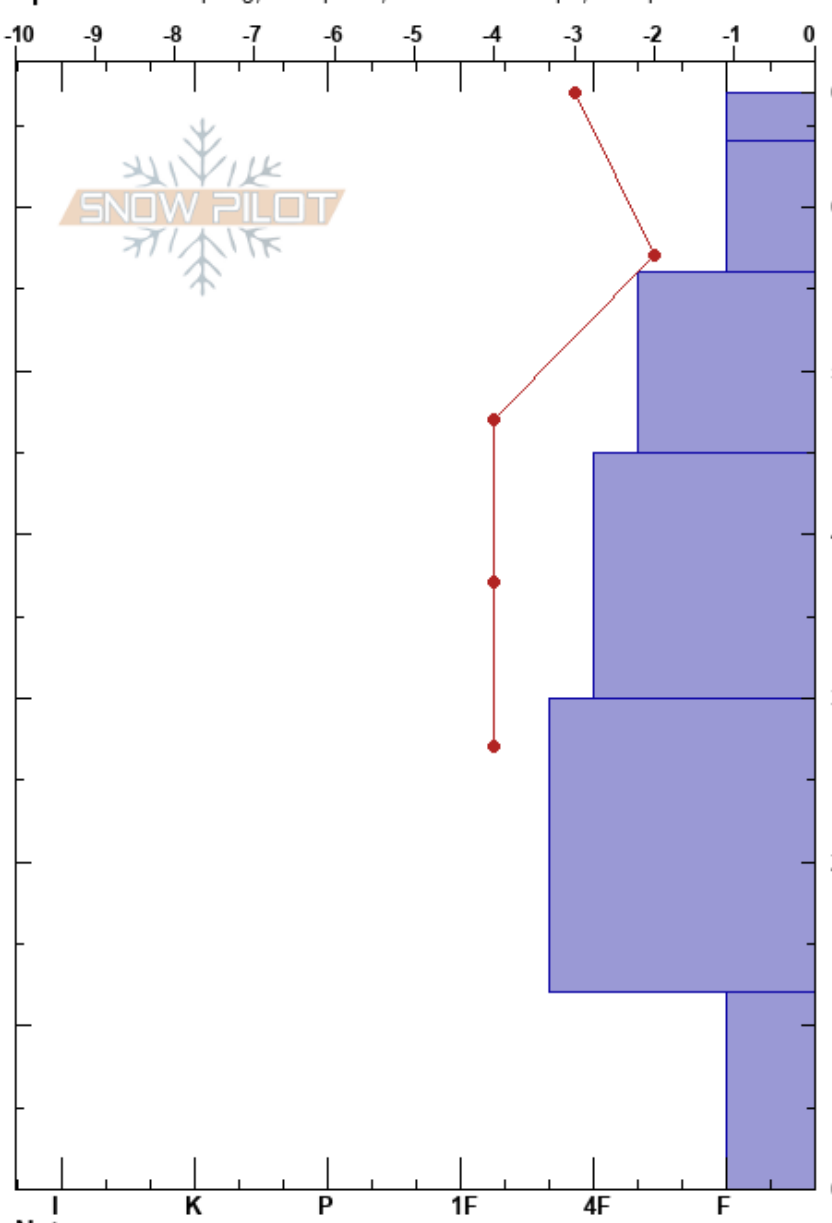

Tabke SVPro1 20181217
 Galena Pass
 ID
 Elevation: 8851 ft
 Aspect: NE
 Specifics: Collapsing, widespread; Ski tracks on slope; Poor pit location

Drew Tabke
 12/17/2018 - 3:00pm
 Co-ord: 43.88500N, -114.70400W
 Slope Angle: 23°
 Wind Loading:

Stability: **Air Temperature:** -2°C
Sky Cover: BKN
Precipitation: NO
Wind: Calm

HS:67
PF:60
 67-64cm: New snowfall
 12-0cm: Problematic layer

Elevation (cm)	Crystal		Moisture	ρ kg/m ³	Stability tests & Layer comments
	Form	Size			
67	/	1			67-64cm: New snowfall
60	/	1			
50	•	1.5			
40	• (□)	1.5			CT10, Q2 @45cm ECTN10 @45cm
30					
20	□	1.5			
10	^	3			
0					