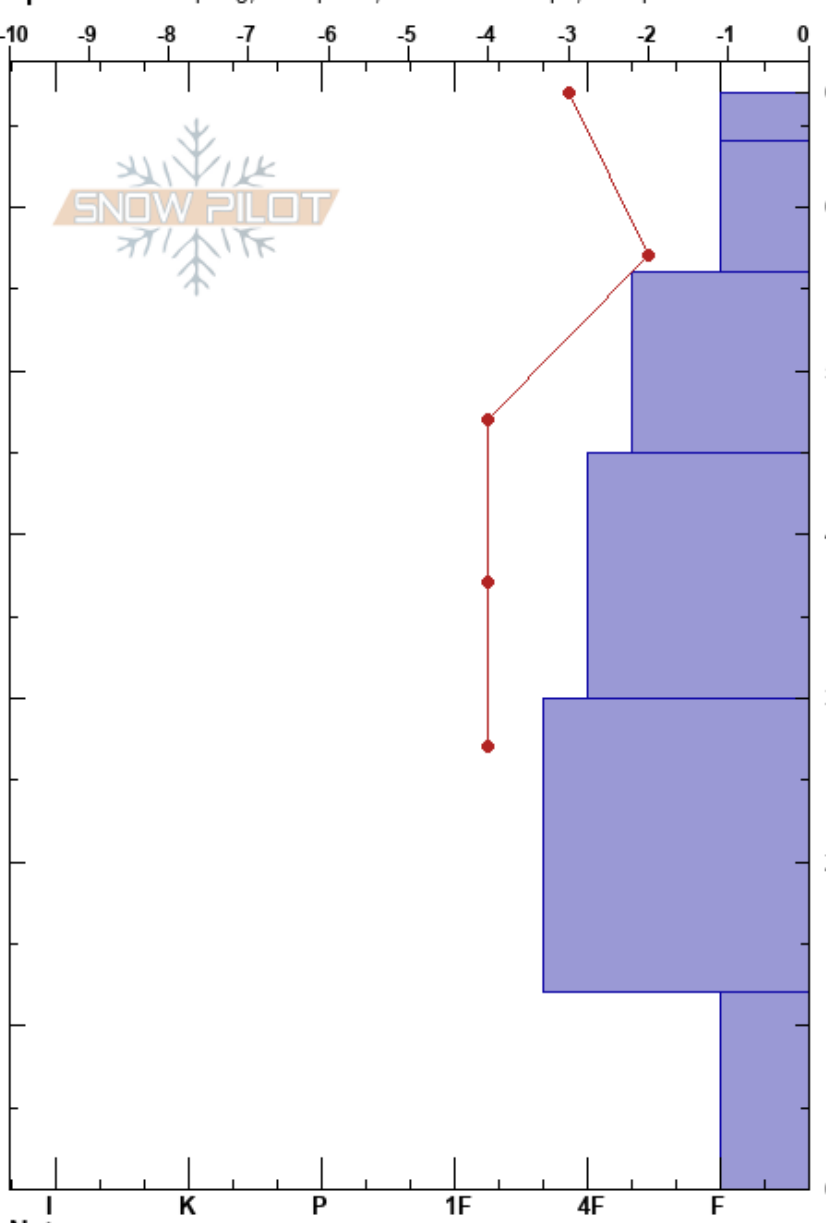

Tabke SVPro1 20181217 Drew Tabke
 Galena Pass 12/17/2018 - 3:00pm
 ID Co-ord: 43.88500N, -114.70400W
 Elevation: 8851 ft Slope Angle: 23°
 Aspect: NE Wind Loading:
 Specifics: Collapsing, widespread; Ski tracks on slope; Poor pit location

Stability: HS:67
 Air Temperature: -2°C PF:60
 Sky Cover: BKN
 Precipitation: NO
 Wind: Calm
 Layer Notes:
 67-64cm: New snowfall
 12-0cm: Problematic layer

Form	Crystal Size	Moisture	ρ kg/m ³	Stability tests & Layer comments
/	1			67-64cm: New snowfall
/	1			
•	1.5			CT10, Q2 @45cm ECTN10 @45cm
• (□)	1.5			
□	1.5			
^	3			