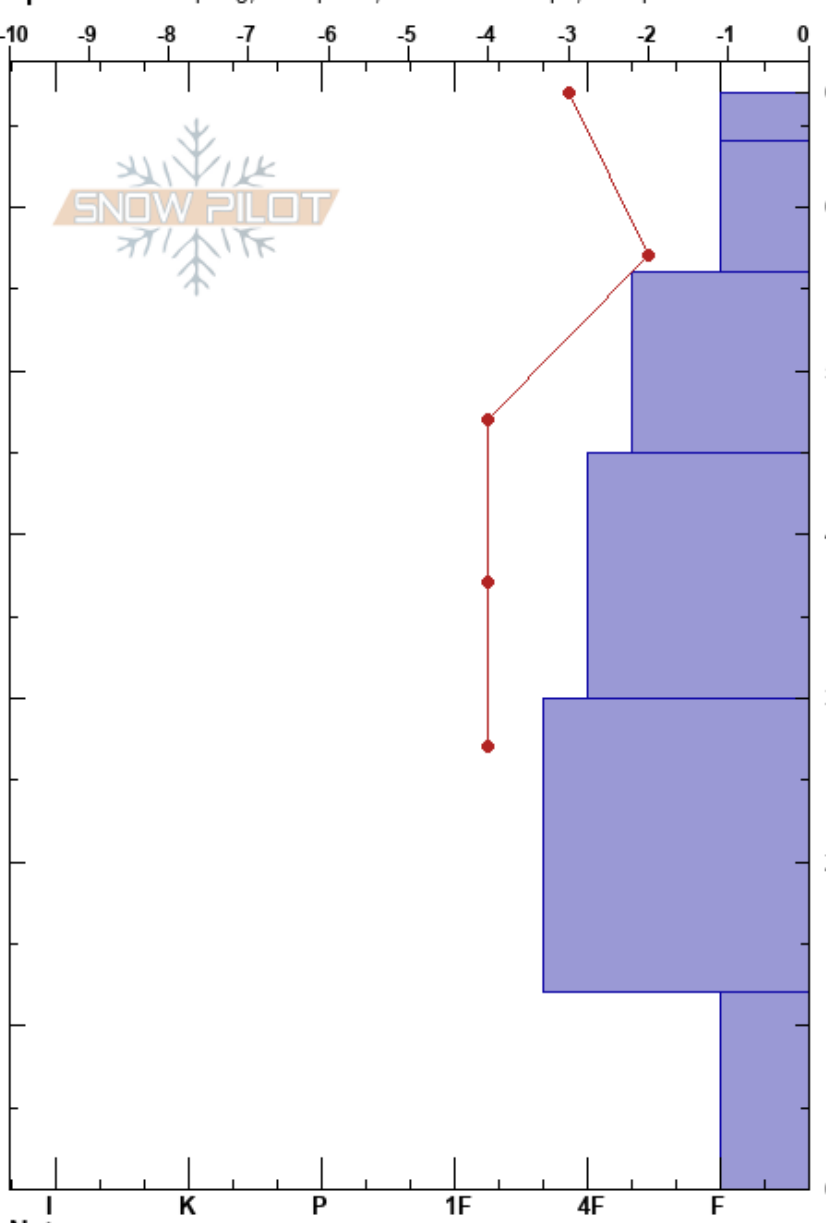

Tabke SVPro1 20181217 Drew Tabke  
 Galena Pass 12/17/2018 - 3:00pm  
 ID Co-ord: 43.88500N, -114.70400W  
 Elevation: 8851 ft Slope Angle: 23°  
 Aspect: NE Wind Loading:  
 Specifics: Collapsing, widespread; Ski tracks on slope; Poor pit location

Stability: HS:67  
 Air Temperature: -2°C PF:60  
 Sky Cover: BKN  
 Precipitation: NO  
 Wind: Calm  
 Layer Notes:  
 67-64cm: New snowfall  
 12-0cm: Problematic layer

Form	Crystal Size	Moisture	$\rho$ kg/m <sup>3</sup>	Stability tests & Layer comments
/	1			67-64cm: New snowfall
/	1			
•	1.5			
• (□)	1.5			CT10, Q2 @45cm ECTN10 @45cm
□	1.5			
^	3			