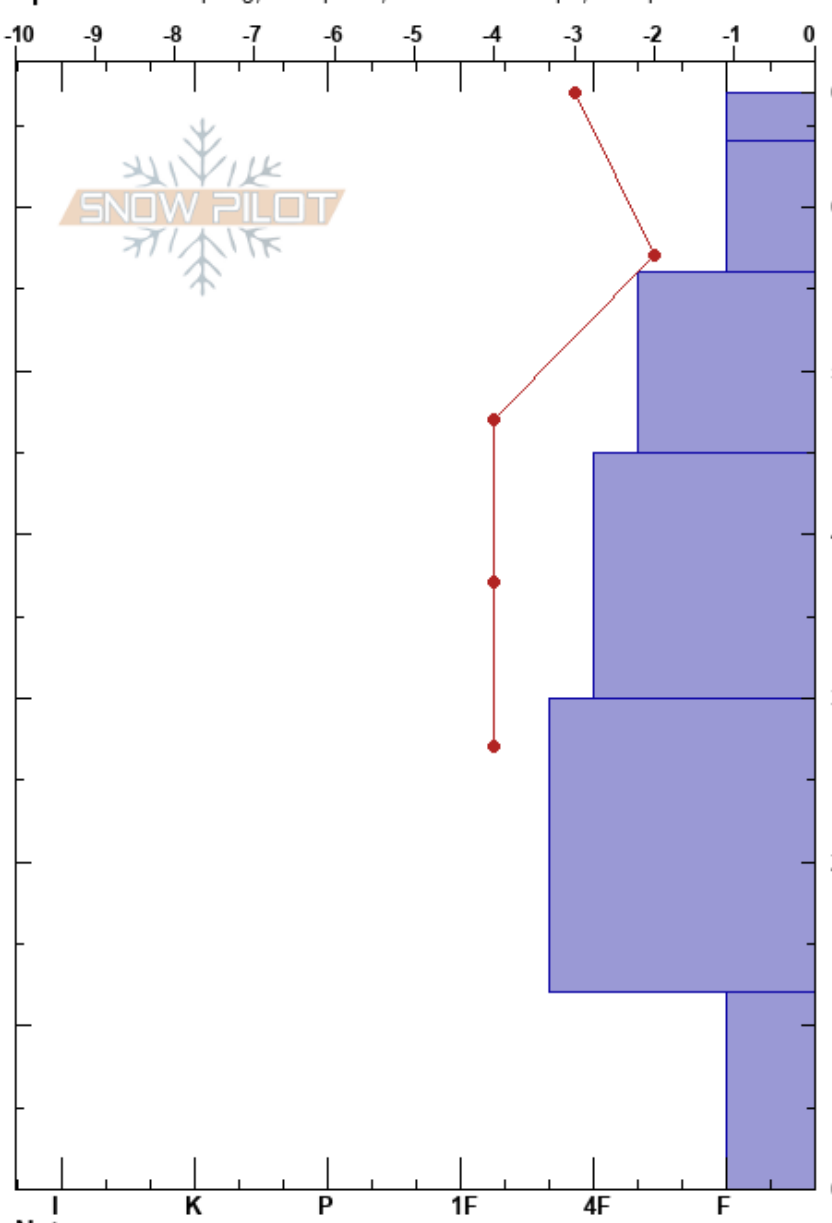

Tabke SVPro1 20181217
 Galena Pass
 ID
 Elevation: 8851 ft
 Aspect: NE
 Specifics: Collapsing, widespread; Ski tracks on slope; Poor pit location

Drew Tabke
 12/17/2018 - 3:00pm
 Co-ord: 43.88500N, -114.70400W
 Slope Angle: 23°
 Wind Loading:

Stability: **Air Temperature:** -2°C
Sky Cover: BKN
Precipitation: NO
Wind: Calm

HS:67
PF:60
 67-64cm: New snowfall
 12-0cm: Problematic layer

Elevation (cm)	Crystal		Moisture	ρ kg/m ³	Stability tests & Layer comments
	Form	Size			
67	/	1			67-64cm: New snowfall
60	/	1			
50	•	1.5			
40	• (□)	1.5			CT10, Q2 @45cm ECTN10 @45cm
20	□	1.5			
10	^	3			