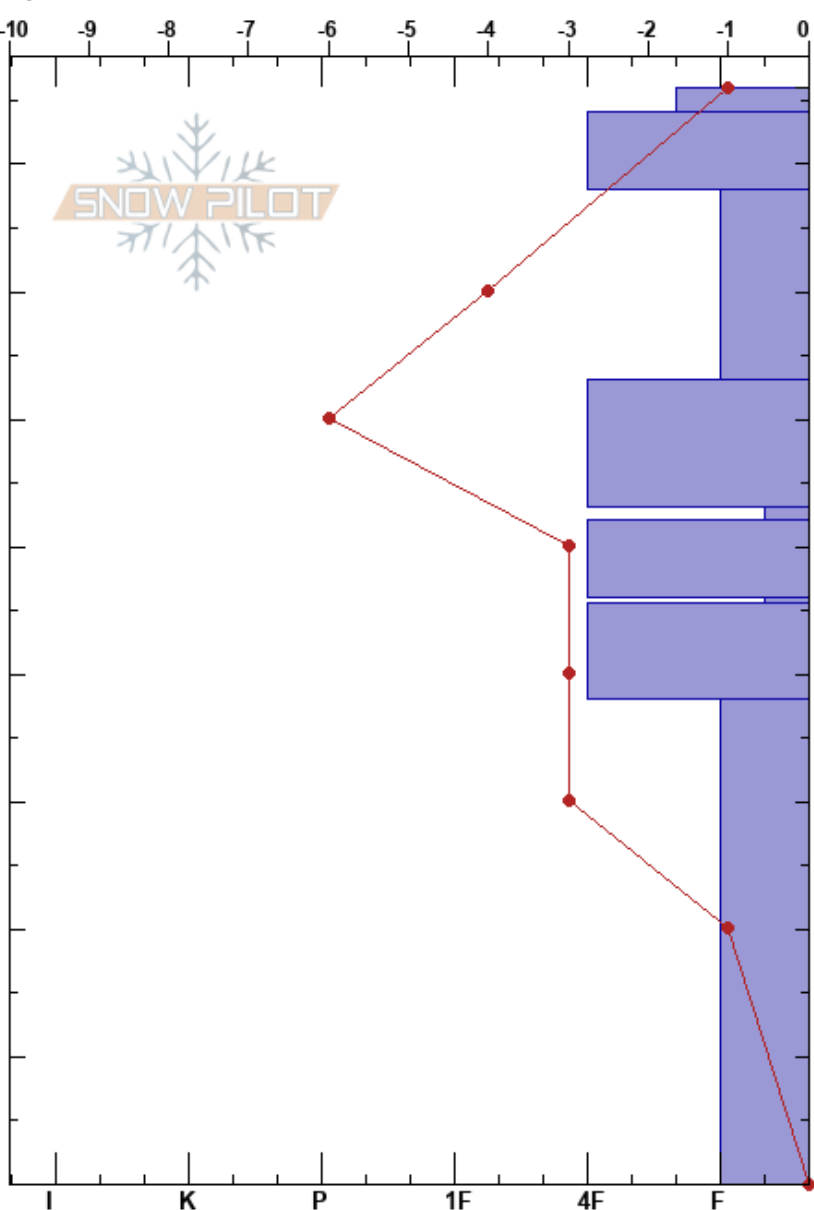

Lolo Pass
 Bitterroot
 MT
 Elevation: 6200 ft
 Aspect: 322°

Logan King
 12/17/2018 - 1:15pm
 Co-ord: 46.61634N, -114.64440W
 Slope Angle: 22°
 Wind Loading: no

Stability: Fair
 Air Temperature: 3°C
 Sky Cover: X
 Precipitation: S1
 Wind: S Light Breeze

HS:86
 PF:50
 46-45.5cm: Problematic layer

Specifics: Recent avalanche activity on different slopes; We snowmobiled slope

Form	Crystal		Moisture	ρ kg/m ³	Stability tests & Layer comments
	Size				
+					
/			w		
•					
•					
∇					
•					
∇					← ECTP21 @45.5cm
⊖					← ECTN24 @38cm
□			w		
					← ECTN25 @0cm