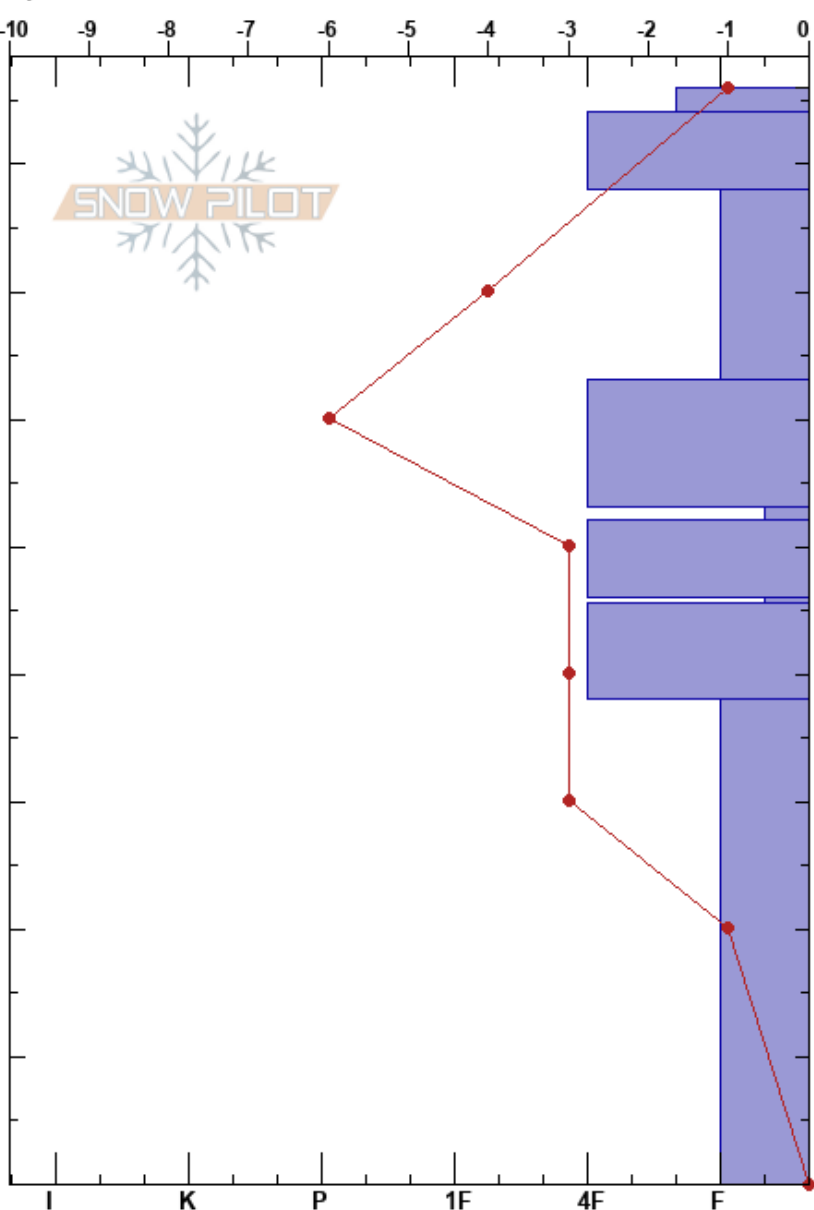

Lolo Pass
 Bitterroot
 MT
 Elevation: 6200 ft
 Aspect: 322°

Logan King
 12/17/2018 - 1:15pm
 Co-ord: 46.61634N, -114.64440W
 Slope Angle: 22°
 Wind Loading: no

Stability: Fair
 Air Temperature: 3°C
 Sky Cover: X
 Precipitation: S1
 Wind: S Light Breeze

HS:86
 PF:50
 46-45.5cm: Problematic layer

Specifics: Recent avalanche activity on different slopes; We snowmobiled slope

Form	Crystal		Moisture	ρ kg/m ³	Stability tests & Layer comments
	Size	Moisture			
+					
/			w		
•					
•					
∇					
•					
∇					← ECTP21 @45.5cm
⊖					← ECTN24 @38cm
□			w		
					← ECTN25 @0cm