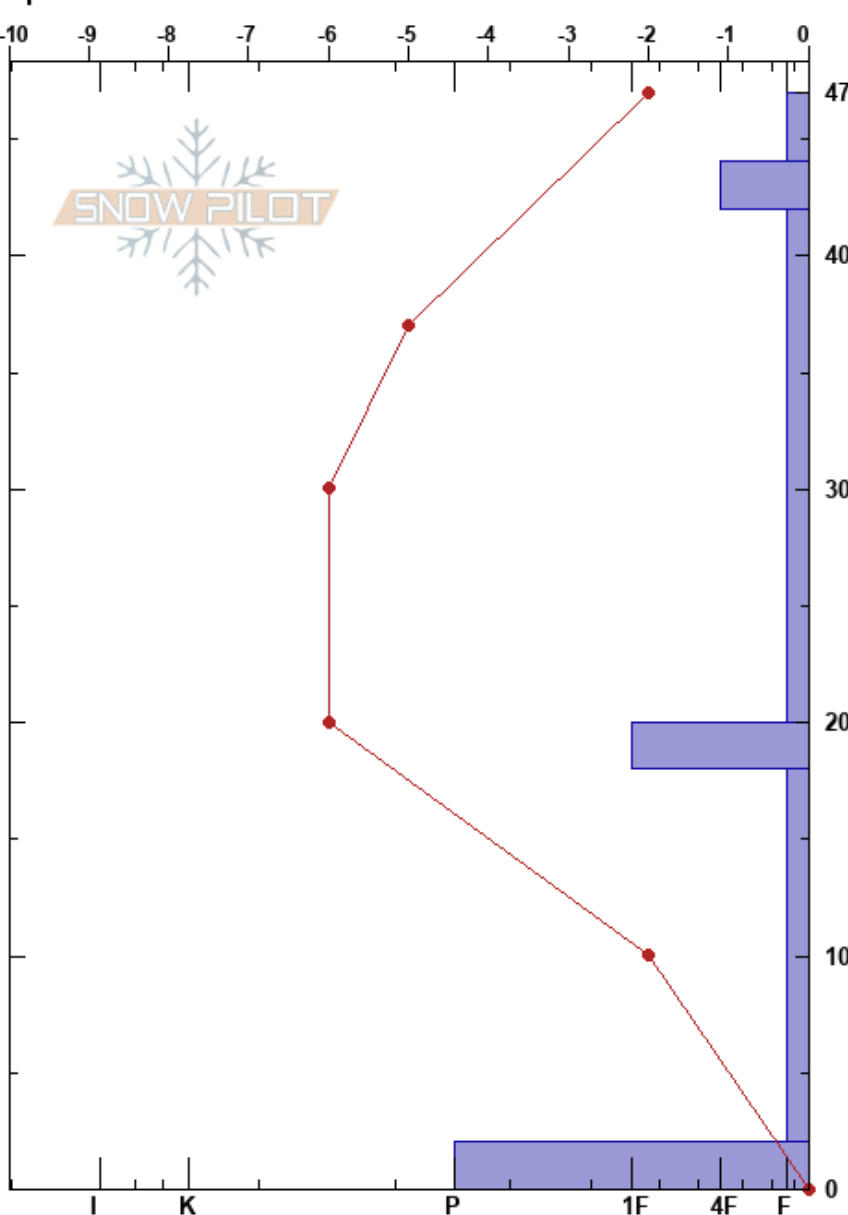

Data Pit 1 SAO-164
 Mosquito Range
 CO
 Elevation: 11224 ft
 Aspect: 197°
 Specifics:

Eric McCue
 12/17/2018 - 12:45pm
 Co-ord: 13S 394578E 4346391N
 Slope Angle: 18°
 Wind Loading:

Stability:
 Air Temperature:
 Sky Cover:
 Precipitation:
 Wind:

HS:47
 PF:40 20-18cm:Problematic layer

Form	Crystal		ρ kg/m ³	Stability tests & Layer comments
	Size	Moisture		
☐	1			
⊖	2			
△	2			← CT21, BRK @30cm Block disintegrated
☐	3			← PST35/110 (SF) @16cm
△	4			
☐				← ECTX Block disintegrated