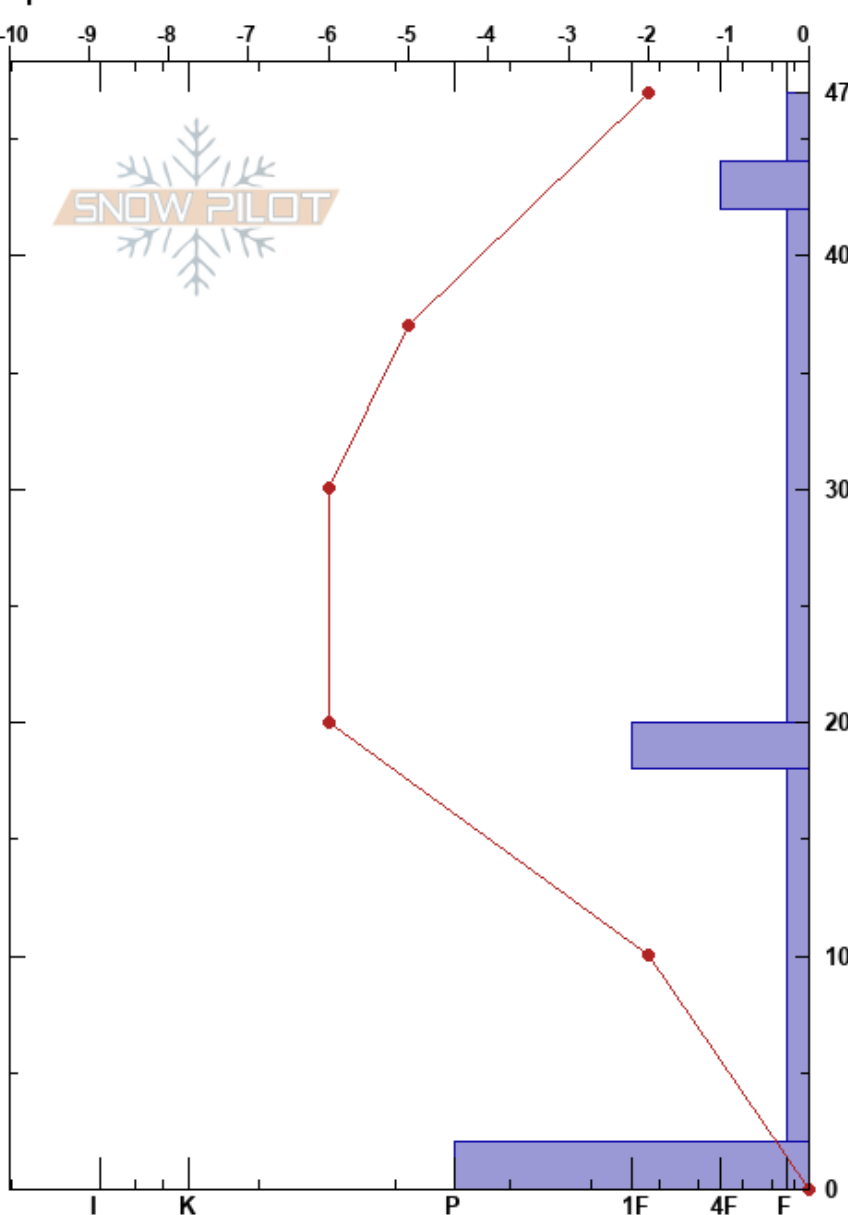

Data Pit 1 SAO-164
 Mosquito Range
 CO
 Elevation: 11224 ft
 Aspect: 197°
 Specifics:

Eric McCue
 12/17/2018 - 12:45pm
 Co-ord: 13S 394578E 4346391N
 Slope Angle: 18°
 Wind Loading:

Stability:
 Air Temperature:
 Sky Cover:
 Precipitation:
 Wind:

HS:47
 PF:40 20-18cm:Problematic layer

Form	Crystal Size	Moisture	ρ kg/m ³	Stability tests & Layer comments
☐	1			
⊖	2			
△	2			← CT21, BRK @30cm Block disintegrated
☐	3			← PST35/110 (SF) @16cm
△	4			
☐				← ECTX Block disintegrated