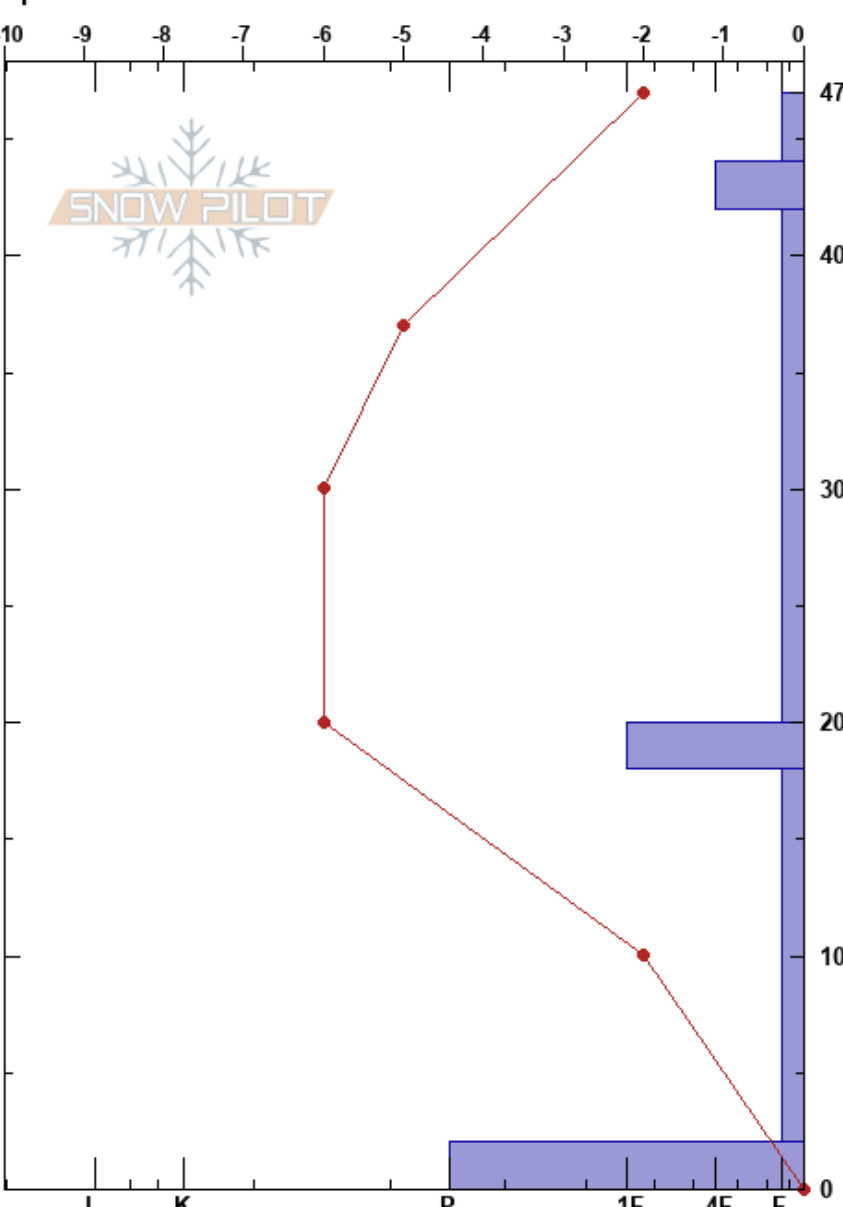

Data Pit 1 SAO-164
 Mosquito Range
 CO
 Elevation: 11224 ft
 Aspect: 197°
 Specifics:

Eric McCue
 12/17/2018 - 12:45pm
 Co-ord: 13S 394578E 4346391N
 Slope Angle: 18°
 Wind Loading:

Stability:
 Air Temperature:
 Sky Cover:
 Precipitation:
 Wind:

HS:47
 PF:40 20-18cm:Problematic layer

Form	Crystal		ρ kg/m ³	Stability tests & Layer comments
	Size	Moisture		
☐	1			
⊖	2			
△	2			← CT21, BRK @30cm Block disintegrated
☐	3			← PST35/110 (SF) @16cm
△	4			
☐				← ECTX Block disintegrated