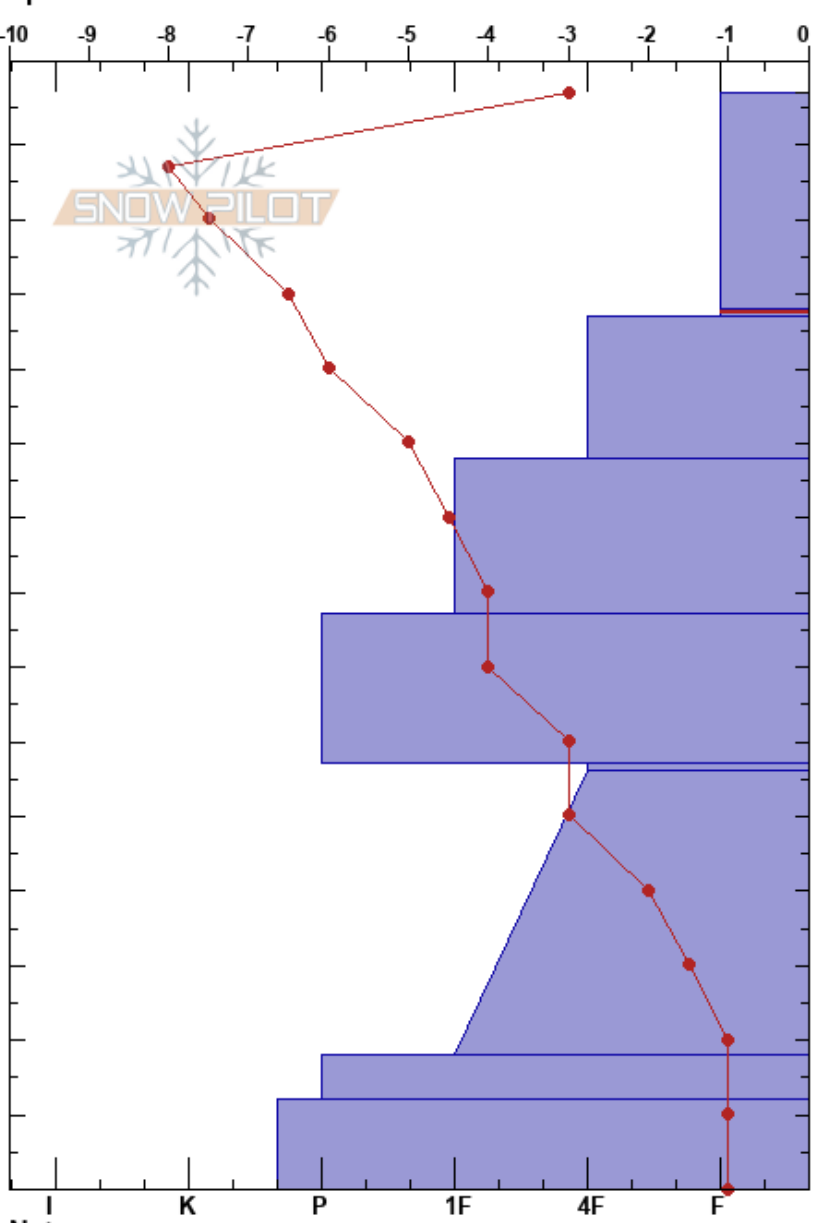

North Boundary Bowl 20
 Teton Range
 WY
 Elevation: 8400 ft
 Aspect: 355°
 Specifics:

Fred Most
 12/17/2018 - 10:30am
 Co-ord: 43.79936N, -110.94420W
 Slope Angle: 34°
 Wind Loading:

Stability:
 Air Temperature: 1°C
 Sky Cover: BKN
 Precipitation: NO
 Wind: SW Calm

HS:147
 118-117cm:Problematic layer

Form	Crystal		Moisture	ρ kg/m ³	Stability tests & Layer comments
	Size				
/ (□)	1-2				
∇	1-3				←ECTN4 @118cm
◼	0.5-1				
□	0.5-2				
⊖	0.5-1				←ECTN30 @77cm
∩ (□)	0.5-1				
□	0.5-2.5				
□	1				
∩ (□)	1-2	M			