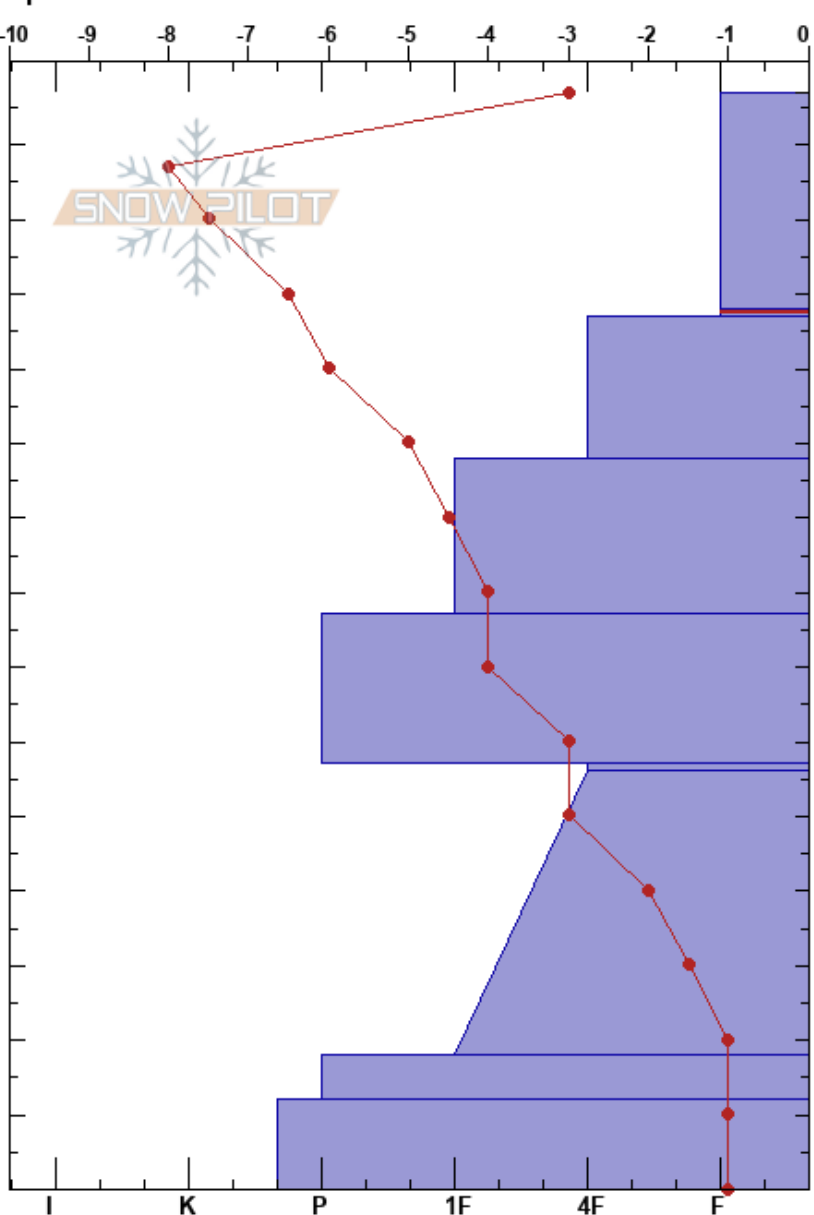

North Boundary Bowl 20
 Teton Range
 WY
 Elevation: 8400 ft
 Aspect: 355°
 Specifics:

Fred Most
 12/17/2018 - 10:30am
 Co-ord: 43.79936N, -110.94420W
 Slope Angle: 34°
 Wind Loading:

Stability:
 Air Temperature: 1°C
 Sky Cover: BKN
 Precipitation: NO
 Wind: SW Calm

HS:147
 118-117cm: Problematic layer

Form	Crystal		Moisture	ρ kg/m ³	Stability tests & Layer comments
	Size				
/ (□)	1-2				
∇	1-3				← ECTN4 @118cm
◼	0.5-1				
□	0.5-2				
⊖	0.5-1				← ECTN30 @77cm
∩ (□)	0.5-1				
□	0.5-2.5				
□	1				
∩ (□)	1-2	M			