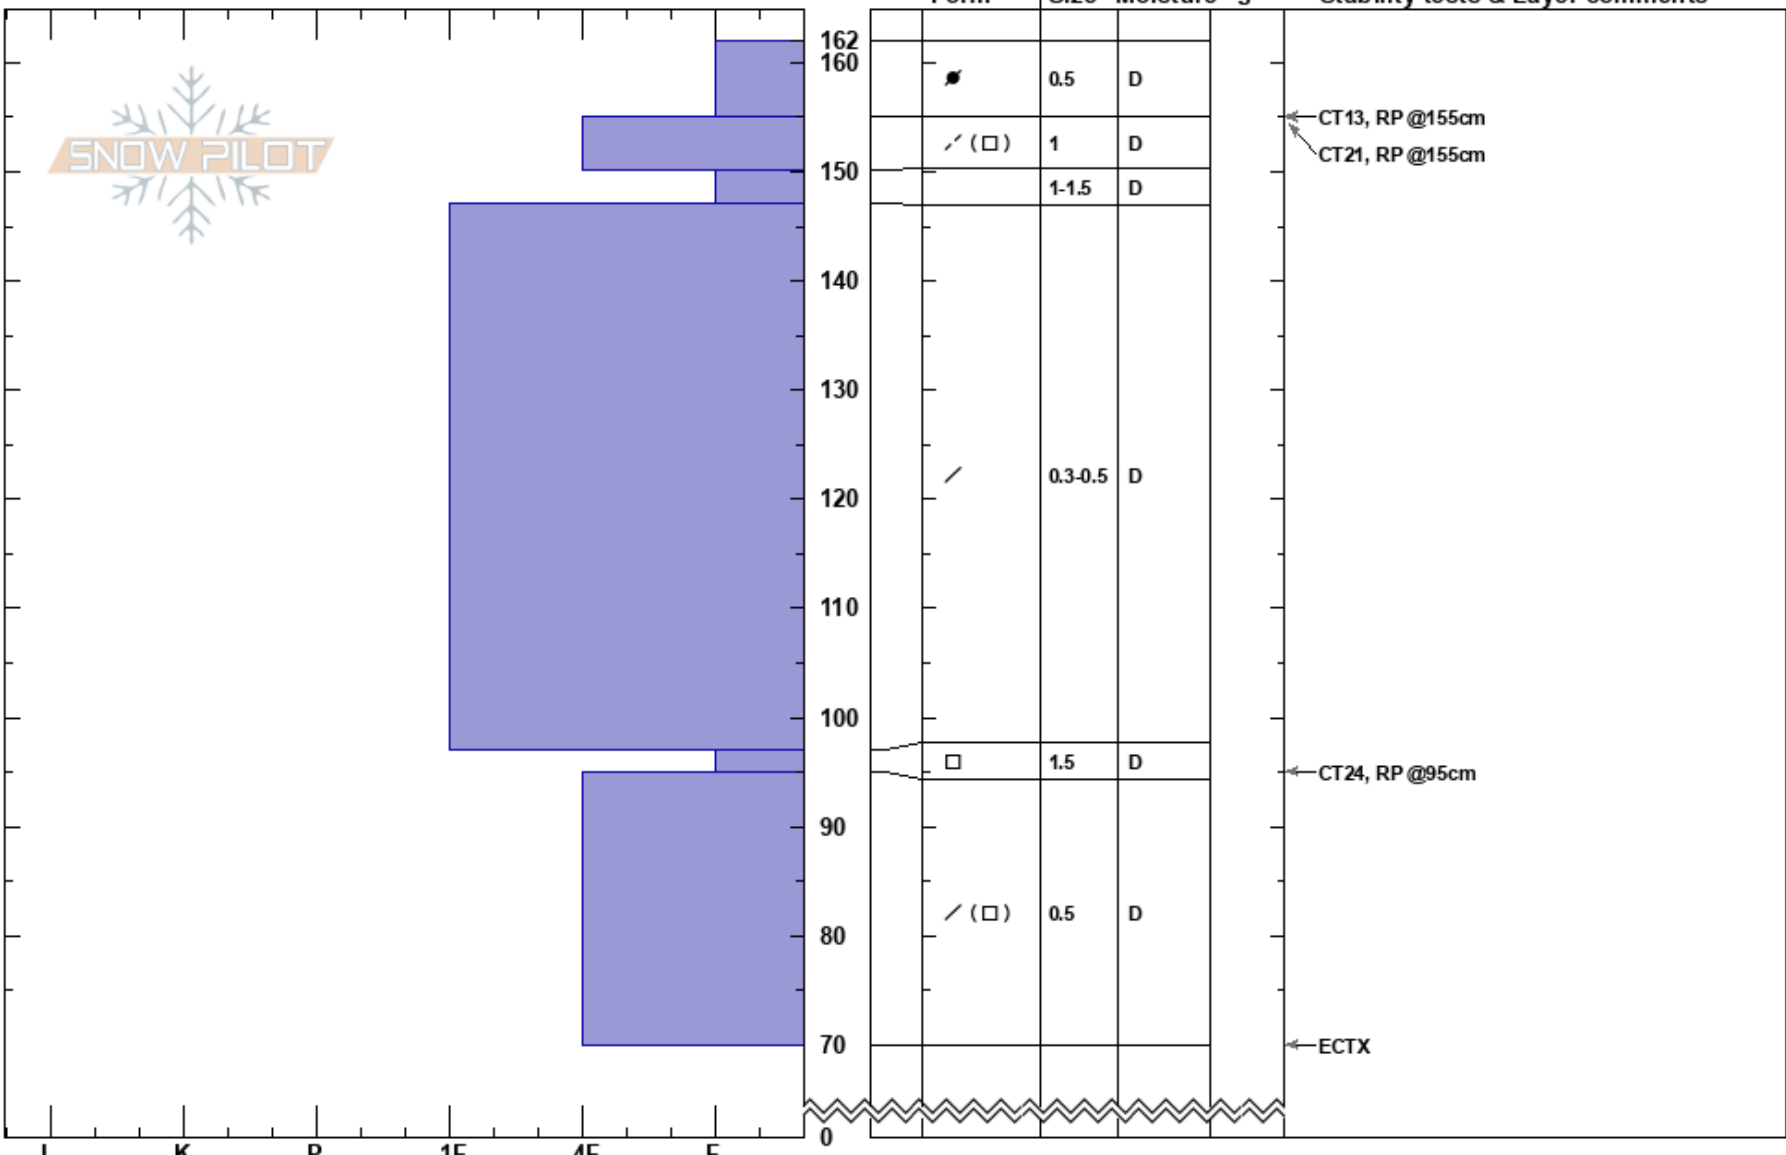

Nacho
 Vail/Summit County
 CO
Elevation:
Aspect: N
Specifics: Recent avalanche activity on similar slopes; We skied slope

Drew Gibson
 12/17/2018 - 1:00pm
Co-ord: 39.45760N, -106.17841W
Slope Angle: 25°
Wind Loading: previous

Stability:
Air Temperature:
Sky Cover: FEW
Precipitation: NO
Wind: W Light Breeze

HS:162

Layer Notes:

Notes: