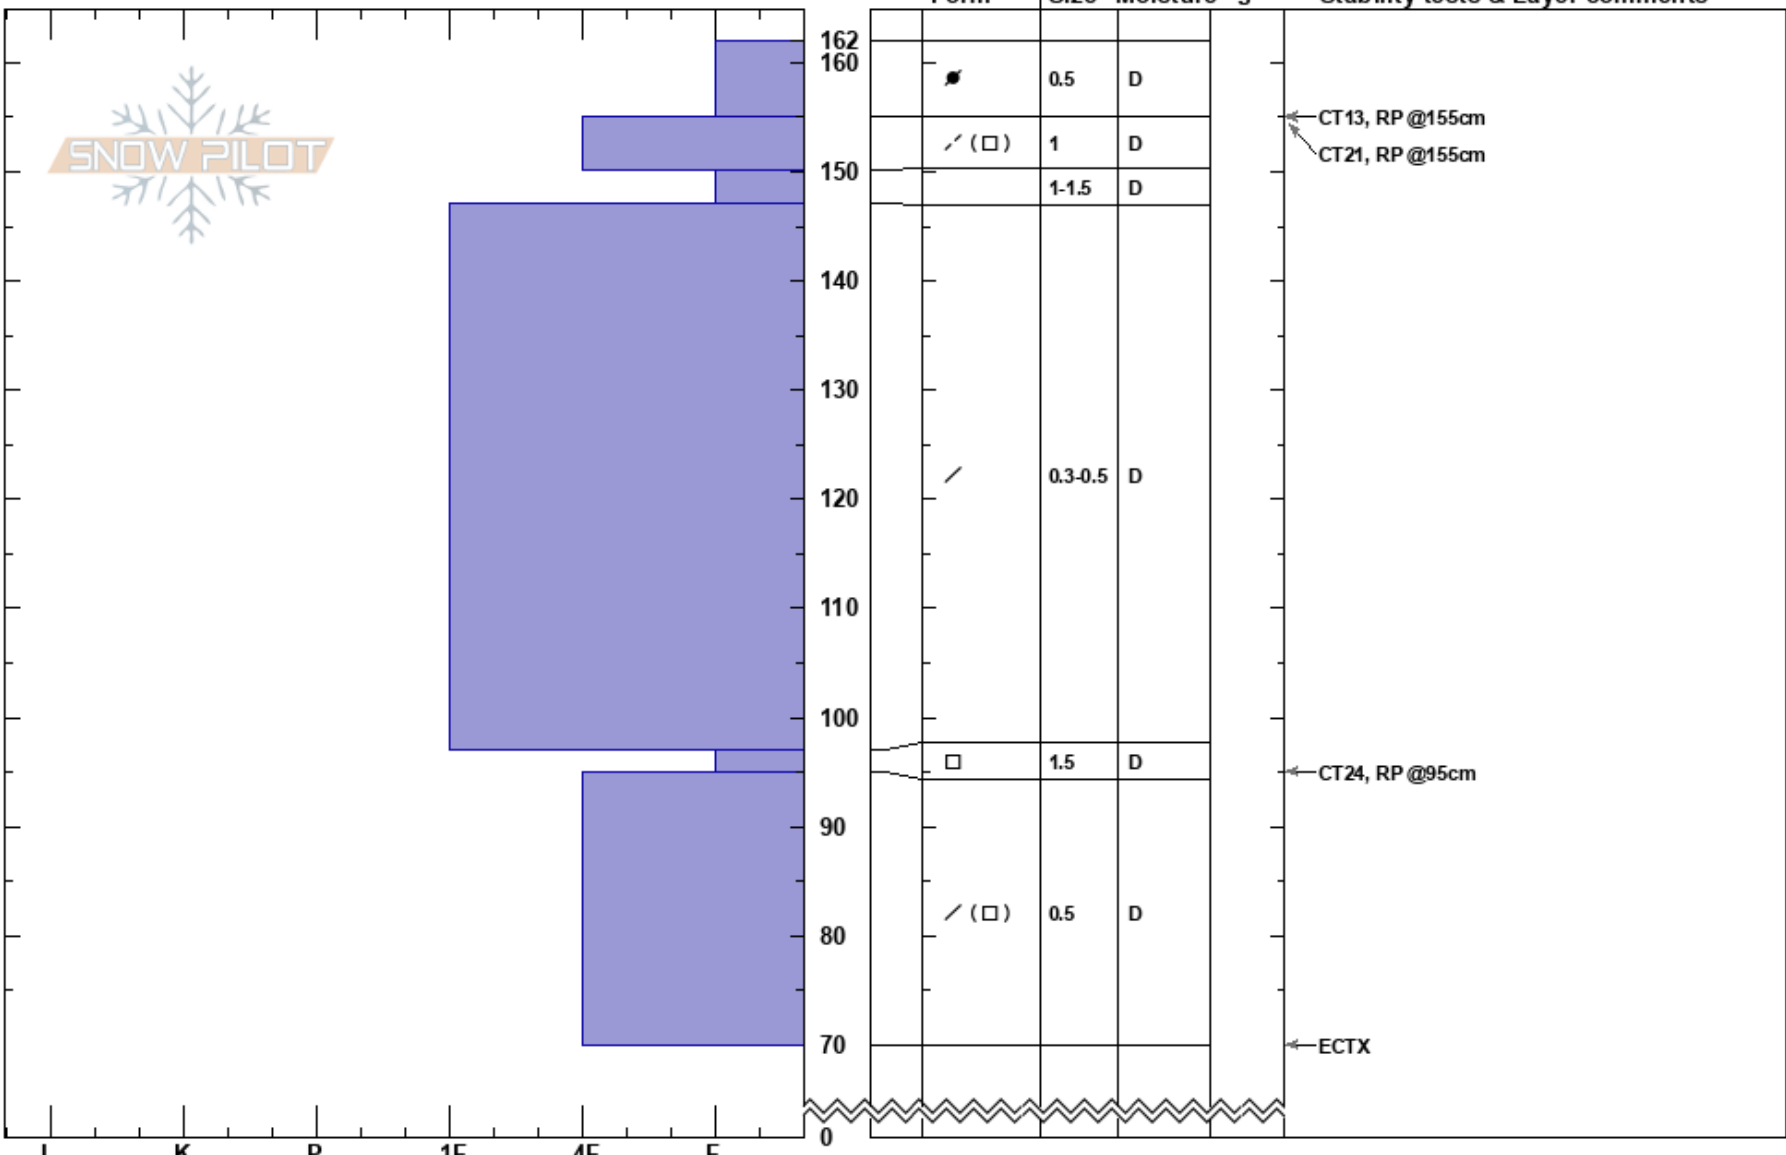

Nacho
 Vail/Summit County
 CO
Elevation:
Aspect: N
Specifics: Recent avalanche activity on similar slopes; We skied slope

Drew Gibson
 12/17/2018 - 1:00pm
Co-ord: 39.45760N, -106.17841W
Slope Angle: 25°
Wind Loading: previous

Stability:
Air Temperature:
Sky Cover: FEW
Precipitation: NO
Wind: W Light Breeze

HS: 162

Layer Notes:

Notes: