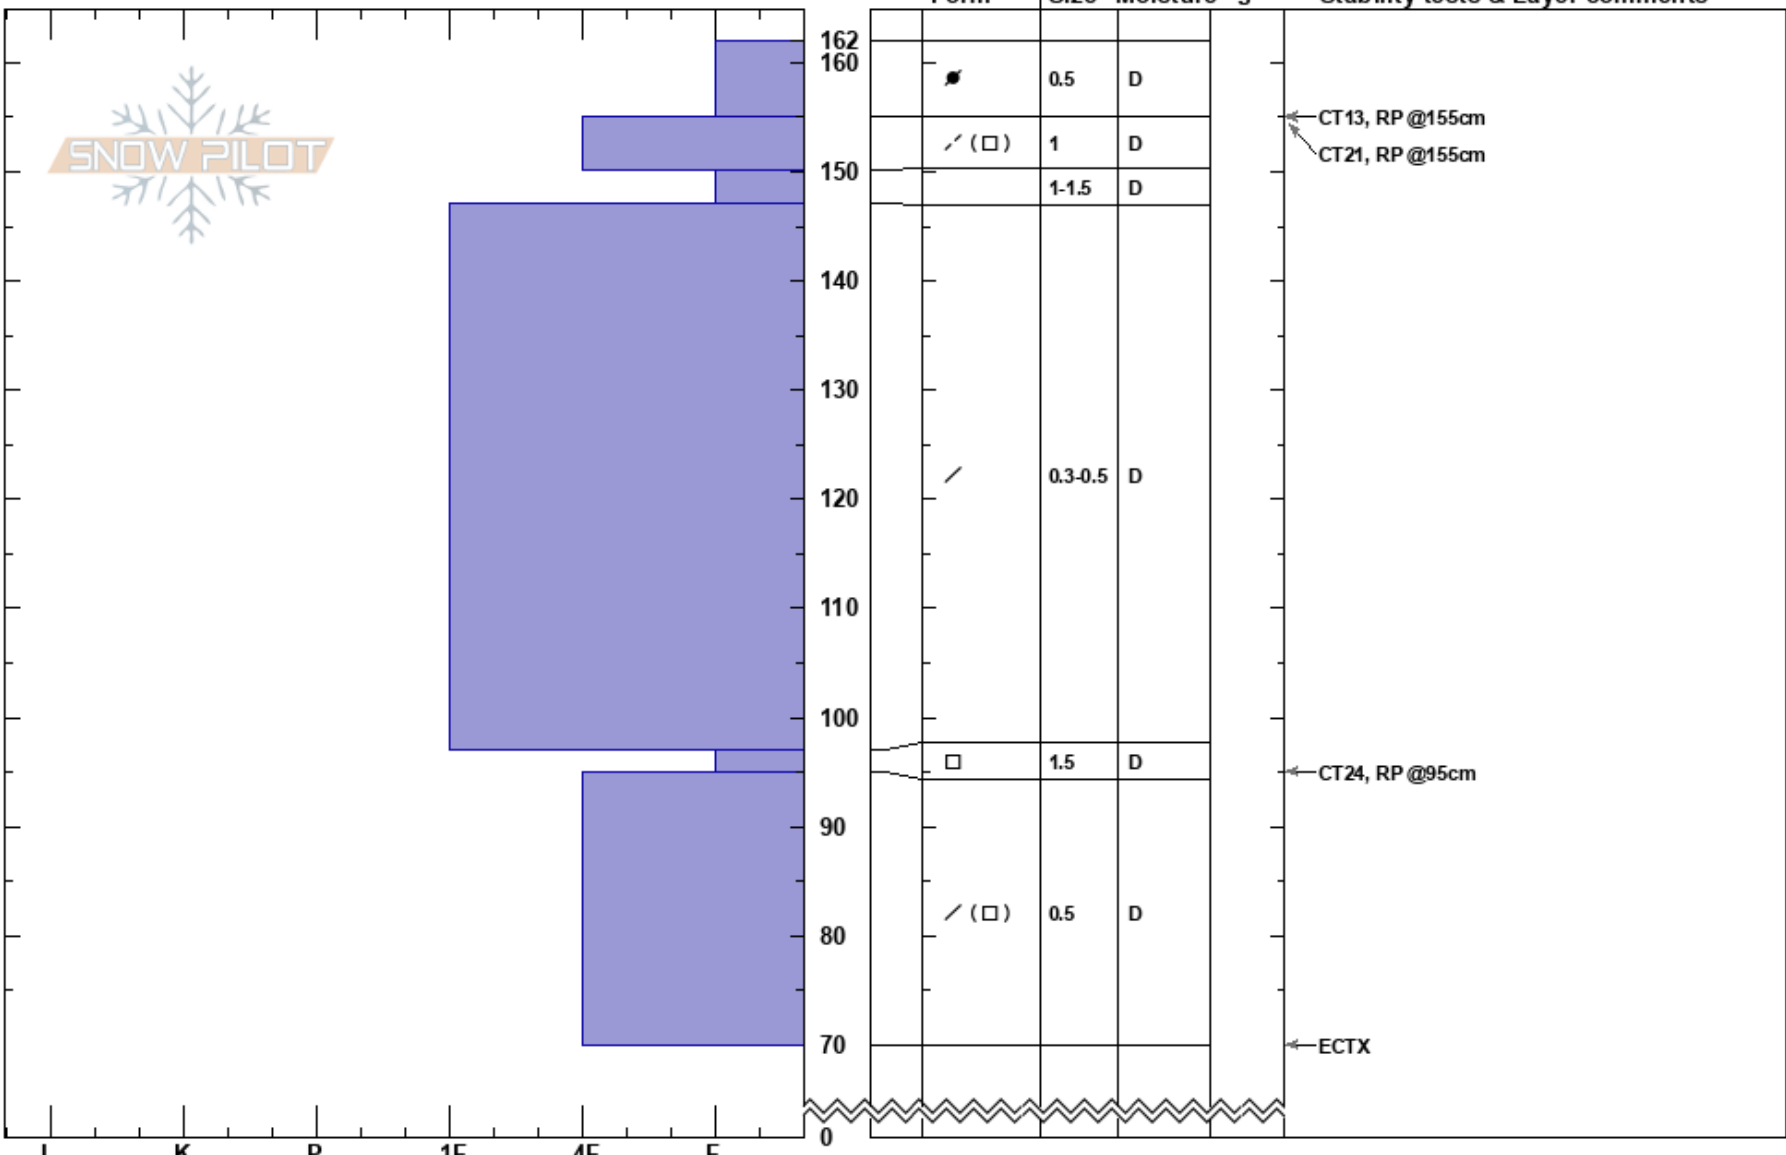

Nacho
Vail/Summit County
CO
Elevation:
Aspect: N
Specifics: Recent avalanche activity on similar slopes; We skied slope

Drew Gibson
12/17/2018 - 1:00pm
Co-ord: 39.45760N, -106.17841W
Slope Angle: 25°
Wind Loading: previous

Stability:
Air Temperature:
Sky Cover: FEW
Precipitation: NO
Wind: W Light Breeze

HS:162

Layer Notes:

Notes: