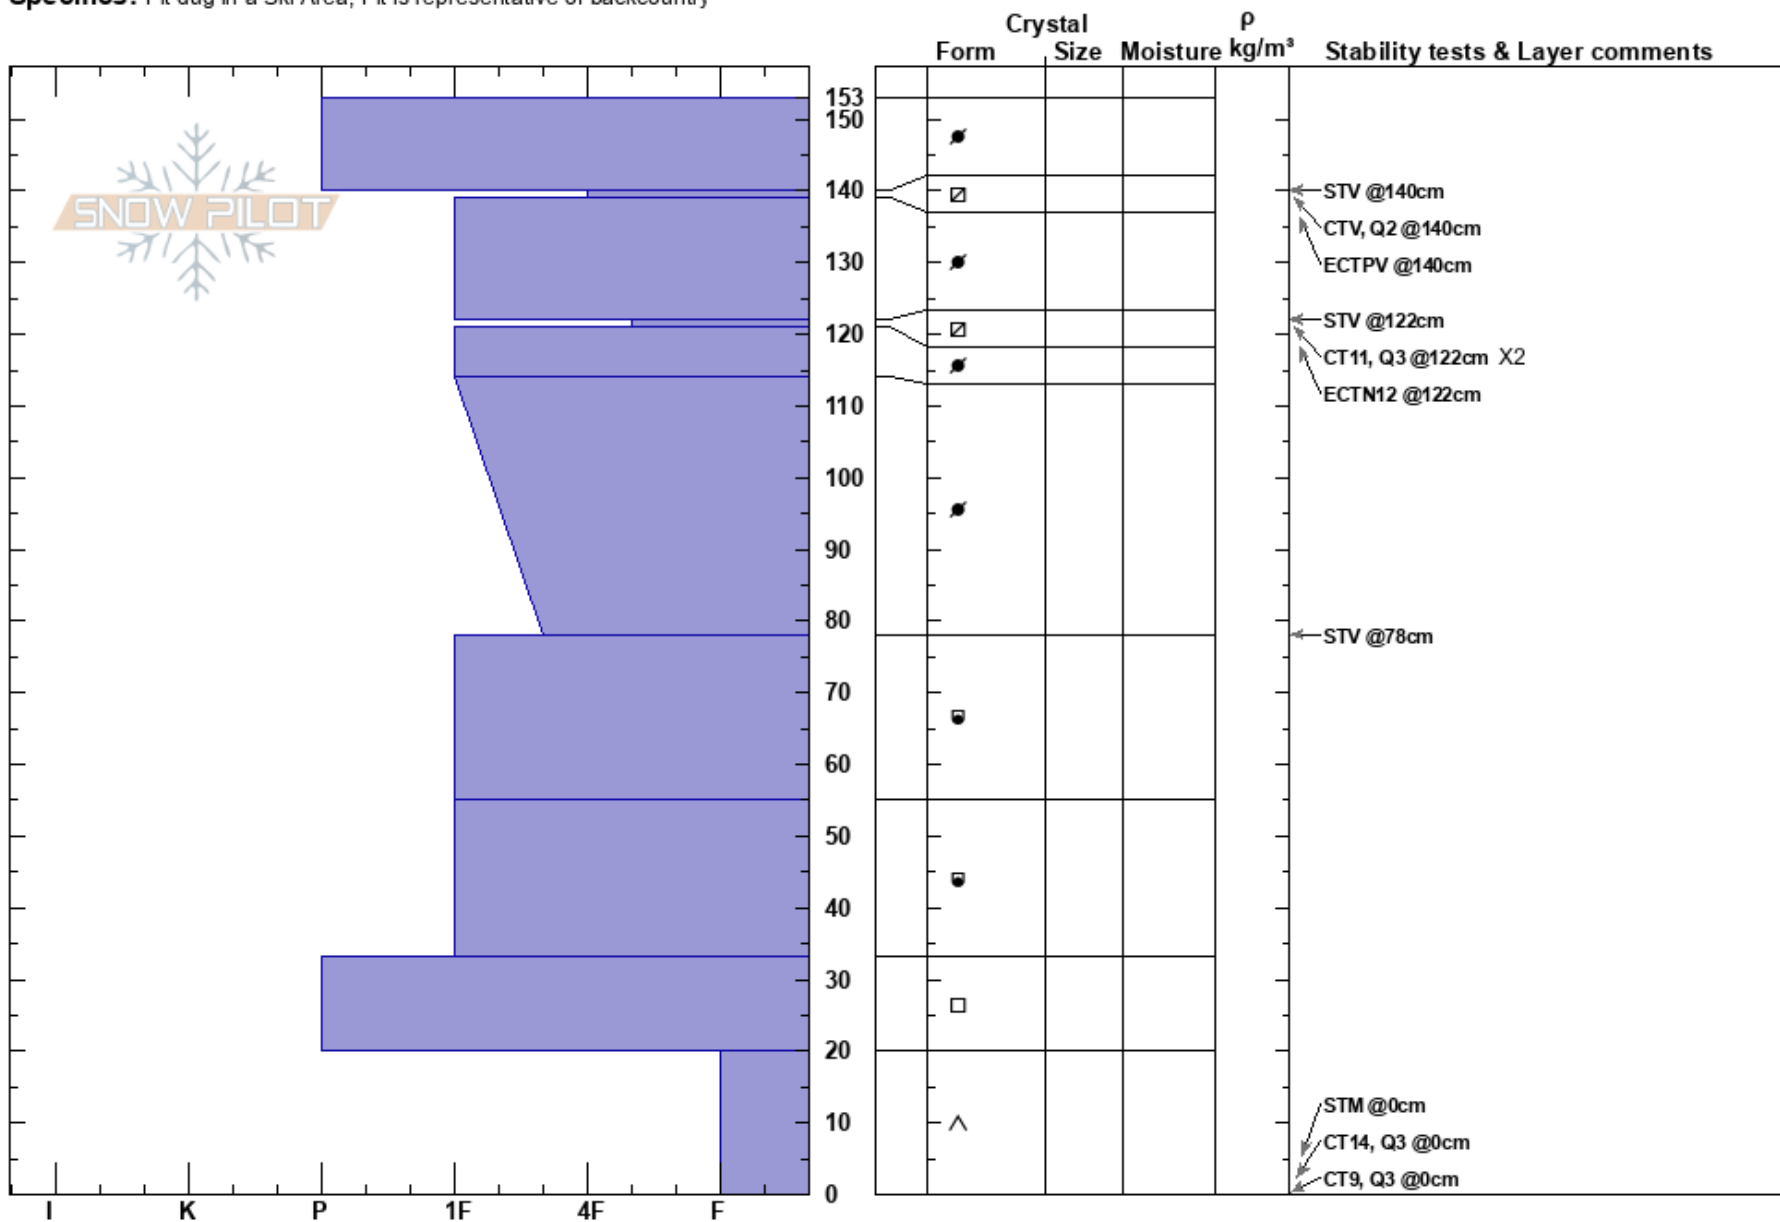

Nacho Pit  
 Nick Slaton  
 Gore Range  
 12/17/2018 - 2:00pm  
 CO  
**Co-ord:**  
**Elevation:** 12100 ft  
**Slope Angle:** 25°  
**Aspect:** 340°  
**Wind Loading:** yes  
**Specifics:** Pit dug in a Ski Area; Pit is representative of backcountry

**Stability:**  
**Air Temperature:**  
**Sky Cover:** BKN  
**Precipitation:** NO  
**Wind:** Light Breeze  
**HS:** 153  
**PS:** 0  
**Layer Notes:** 122-121cm: Problematic layer

Notes: