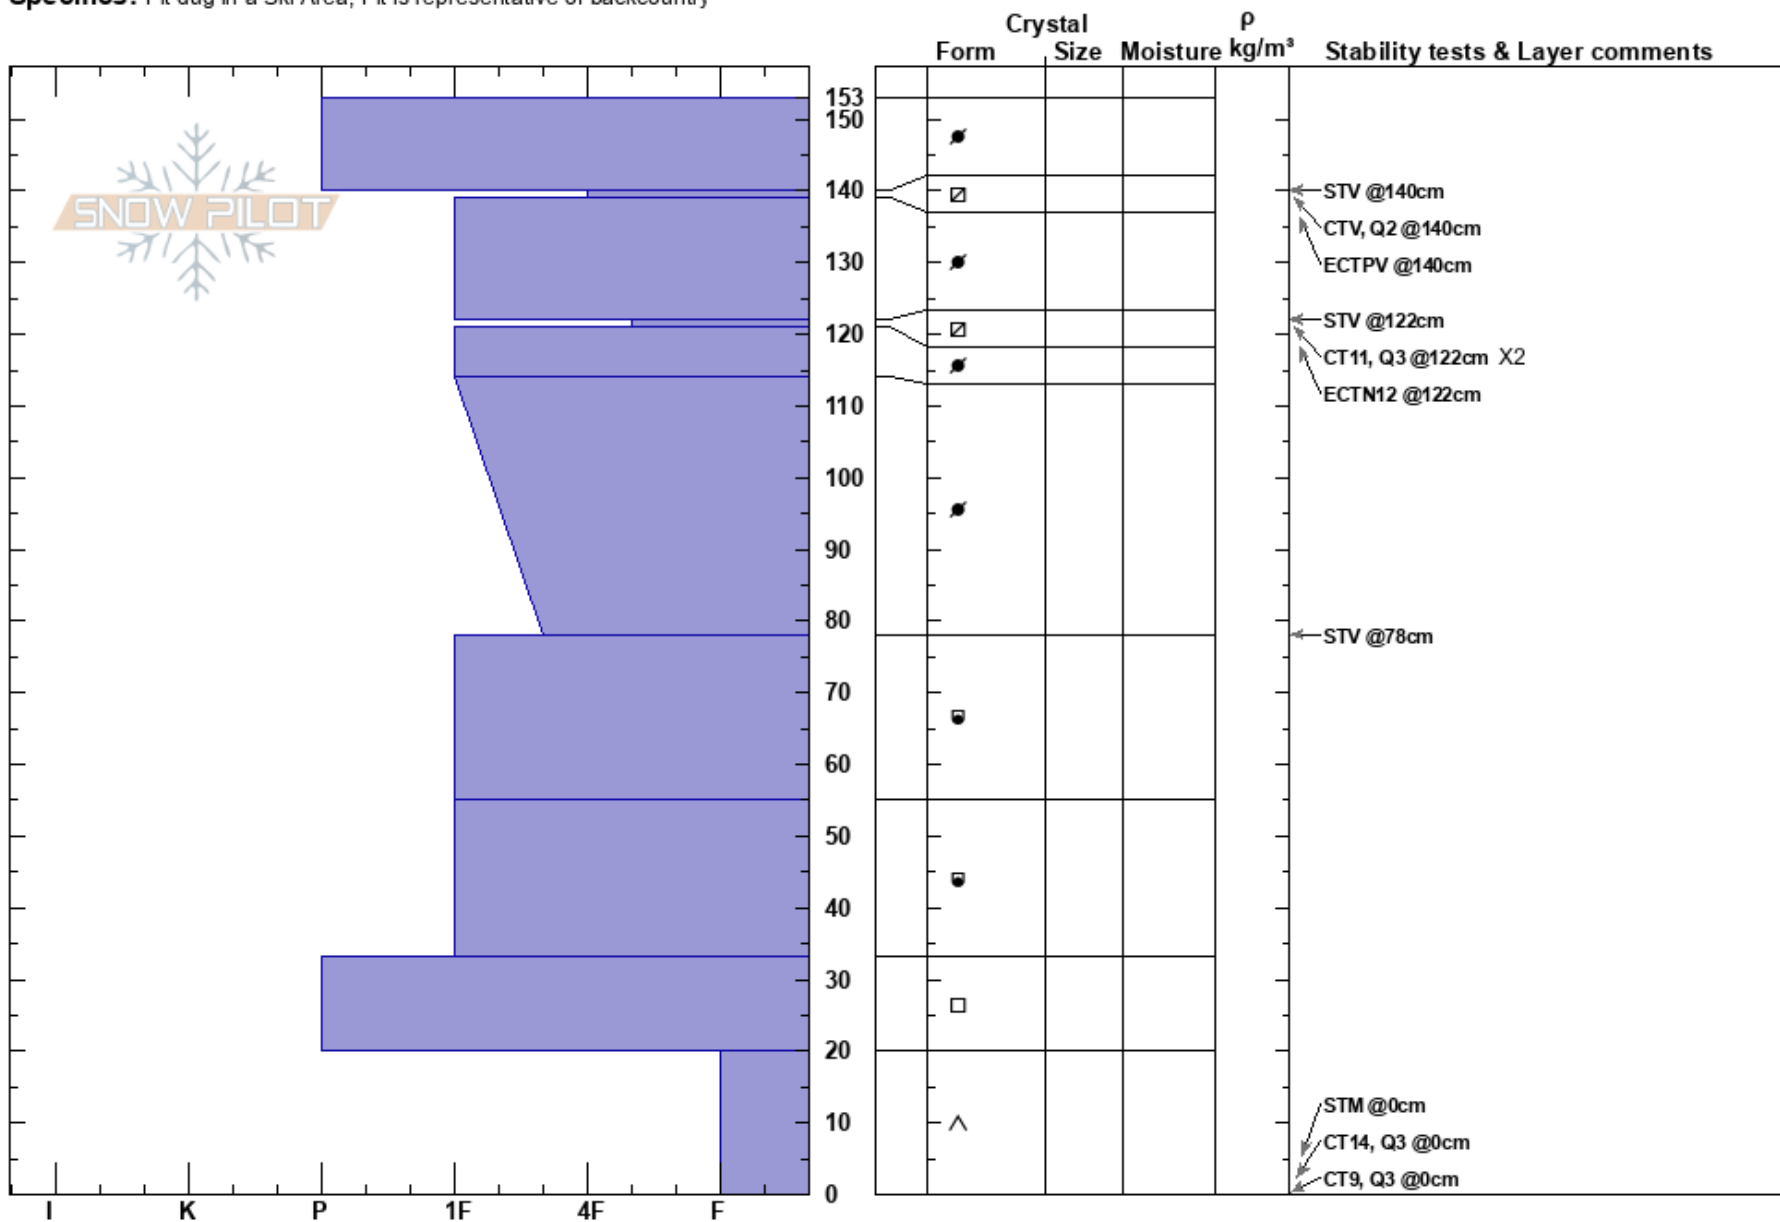

Nacho Pit  
 Nick Slaton  
 12/17/2018 - 2:00pm  
 Gore Range  
 CO  
**Elevation:** 12100 ft  
**Co-ord:**  
**Slope Angle:** 25°  
**Aspect:** 340°  
**Wind Loading:** yes  
**Specifics:** Pit dug in a Ski Area; Pit is representative of backcountry

**Stability:**  
**Air Temperature:**  
**Sky Cover:** BKN  
**Precipitation:** NO  
**Wind:** Light Breeze  
**HS:** 153  
**PS:** 0  
**Layer Notes:** 122-121cm: Problematic layer

Notes: