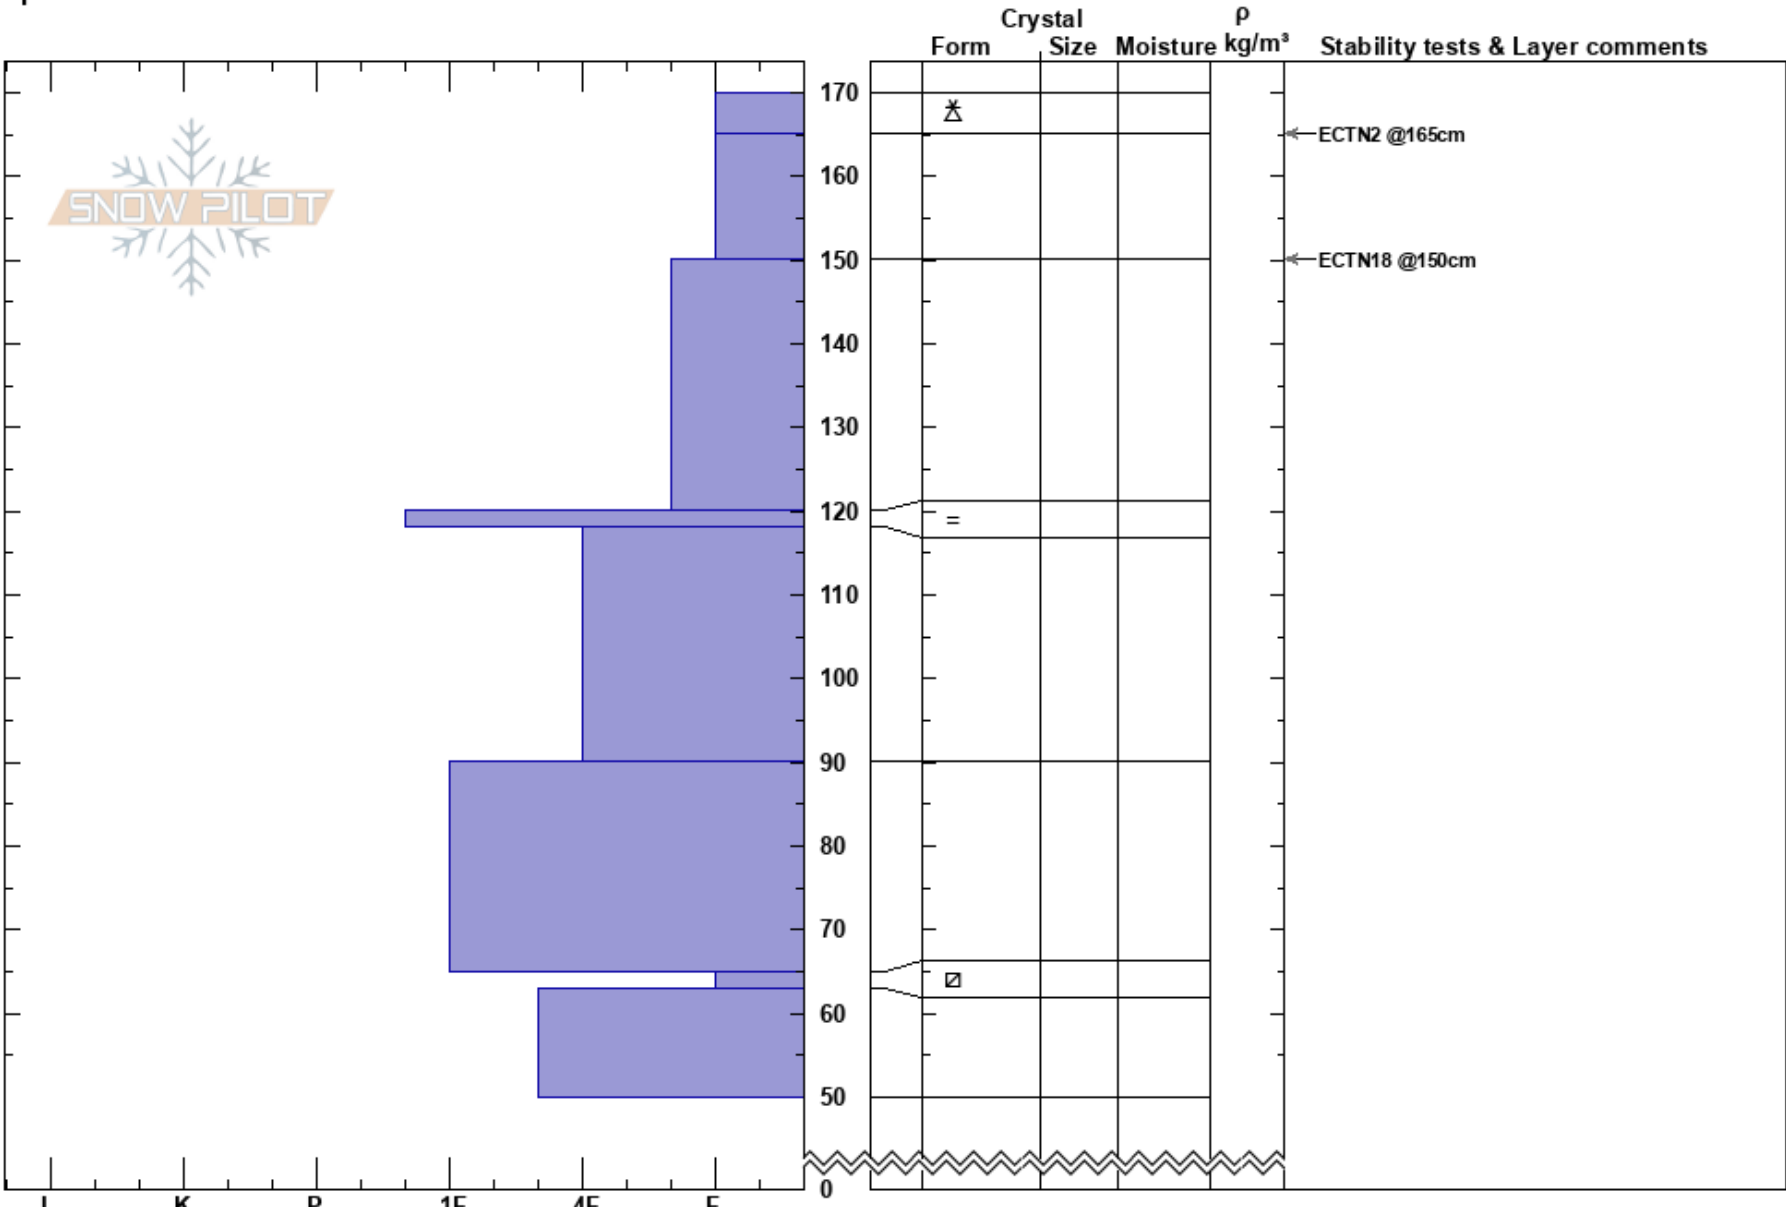

Stump Hollow/Beav Cree paige pagnucco
 Bear River Range 01/10/2017 - 1:00pm
 UT
 Elevation: 7600 ft
 Aspect: 280°
 Specifics:

Stability:
 Air Temperature: 29°F
 Sky Cover: OVC
 Precipitation: S2
 Wind: SW Moderate

HS:170
 PF:120 120-118cm:Problematic layer

Notes: