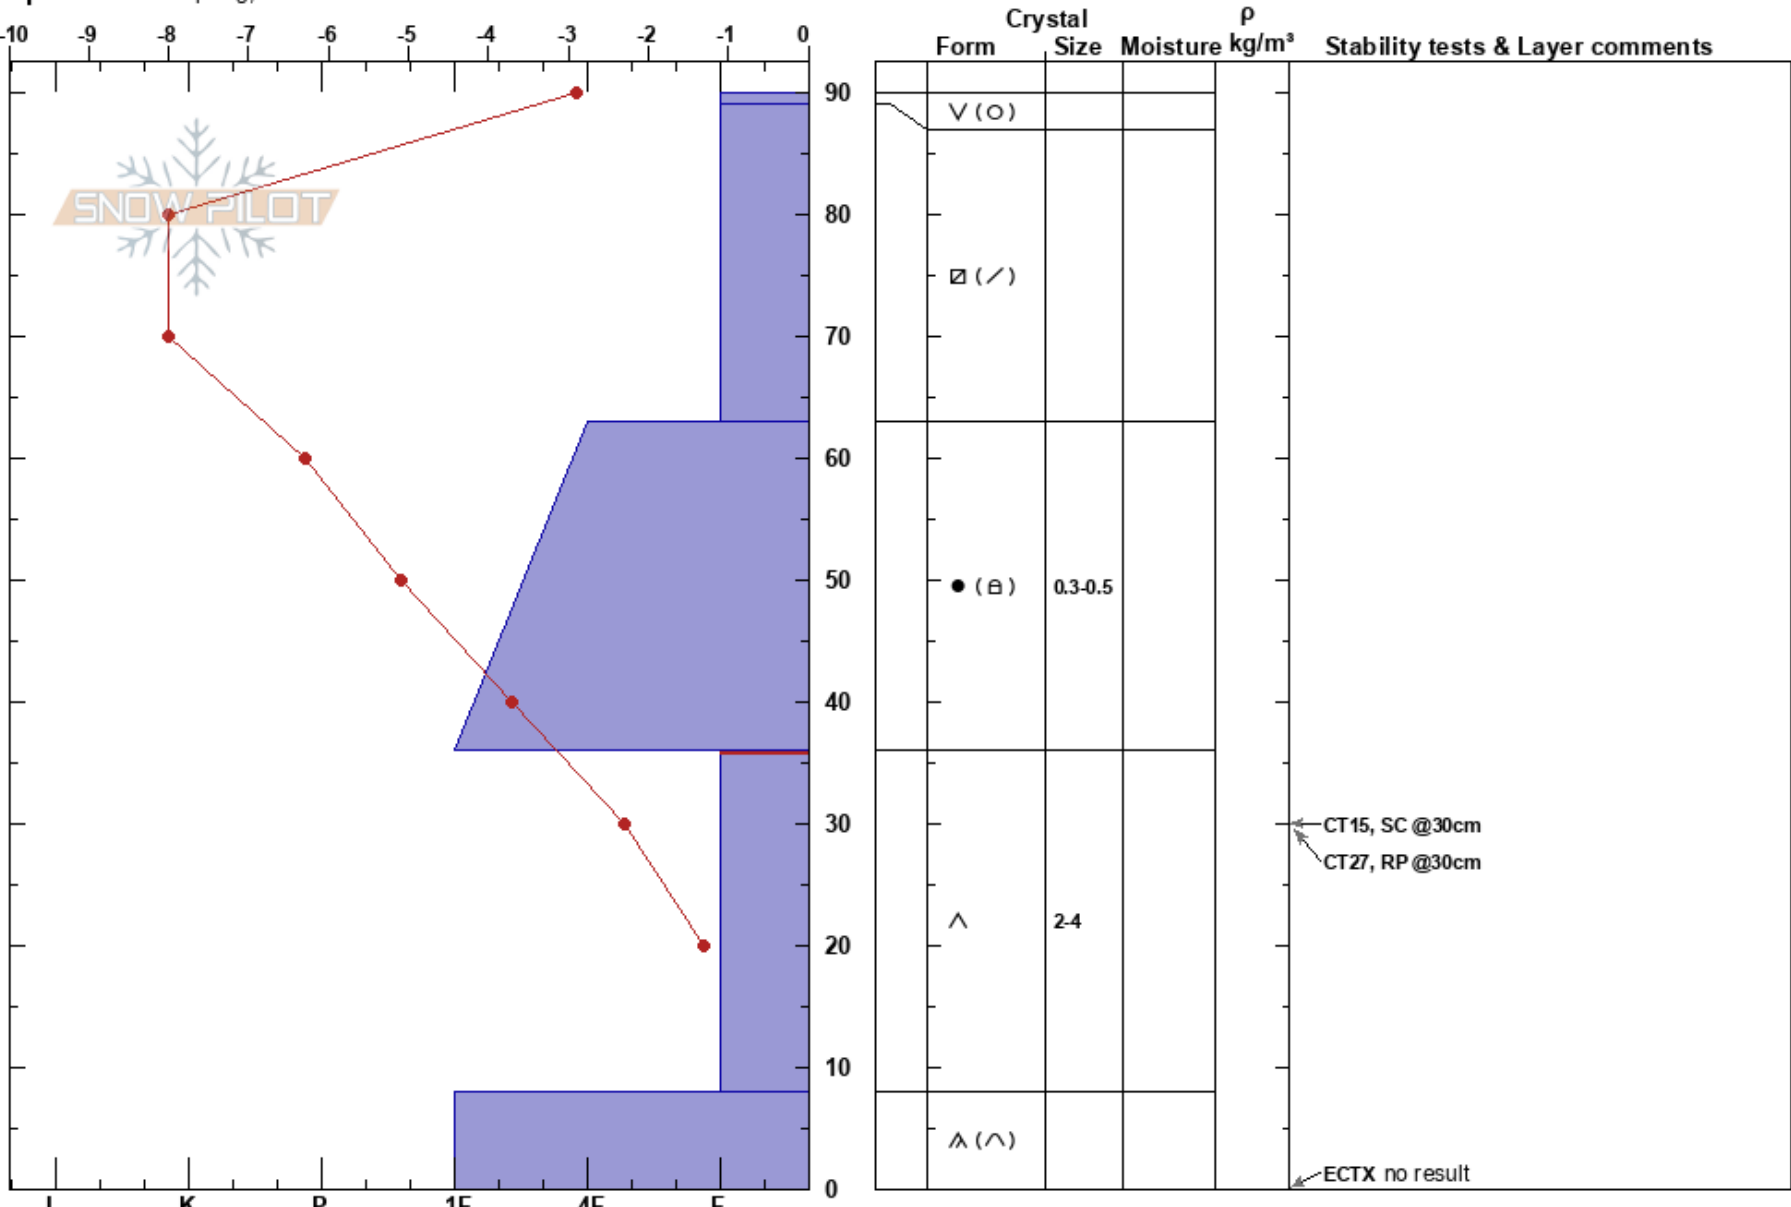

Blue Line Meadow
 Richmond Ridge
 CO
 Elevation: 3430 m
 Aspect: E
 Specifics: Collapsing, localized

Steve Schreiber
 12/18/2018 - 12:05pm
 Co-ord:
 Slope Angle: 26°
 Wind Loading: no

Stability: Fair
 Air Temperature: 1.5°C
 Sky Cover: FEW
 Precipitation: NO
 Wind: NW Light Breeze
 HS:90
 PS: 10 36-8cm: Problematic layer

Notes: Slope adjacent to PT terrain. Open terrain sheltered by forest. DK, SS observers. Stability FAIR trending GOOD.