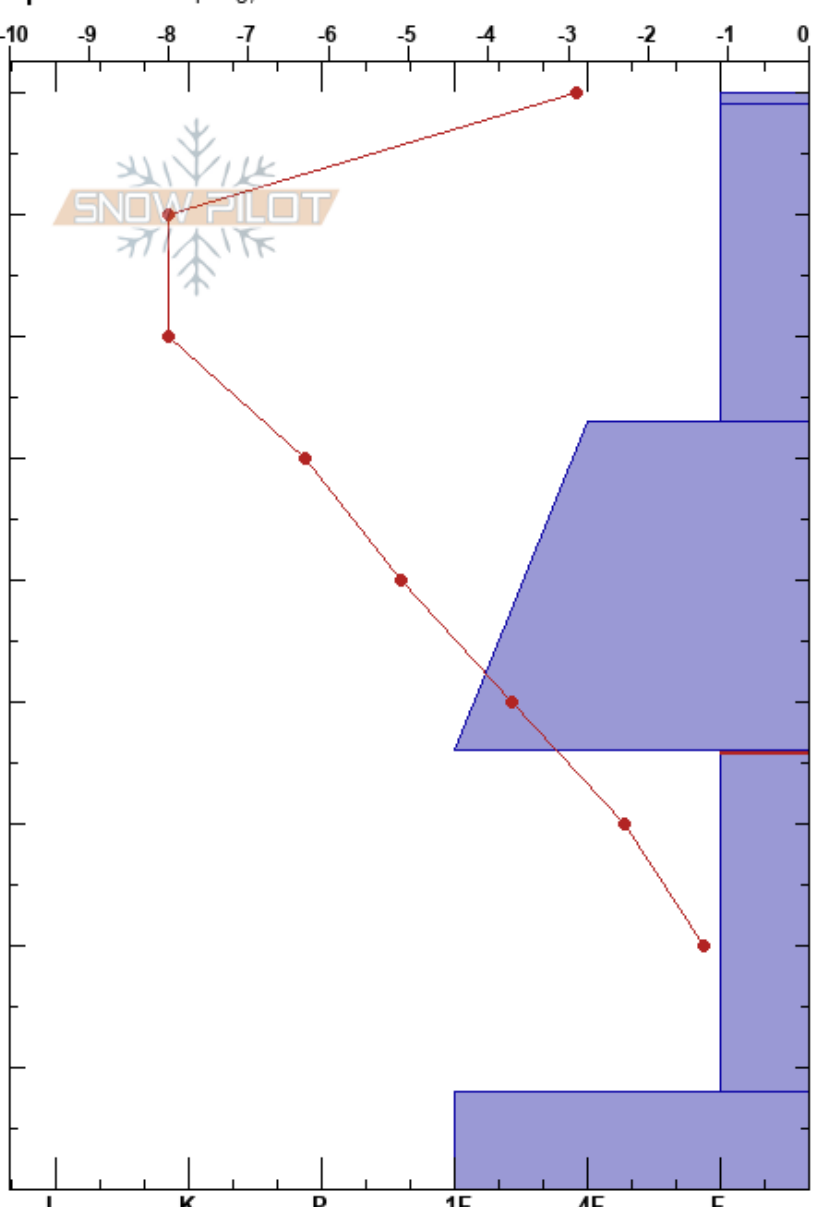

Blue Line Meadow
 Richmond Ridge
 CO
 Elevation: 3430 m
 Aspect: E
 Specifics: Collapsing, localized

Steve Schreiber
 12/18/2018 - 12:05pm
 Co-ord:
 Slope Angle: 26°
 Wind Loading: no

Stability: Fair
 Air Temperature: 1.5°C
 Sky Cover: FEW
 Precipitation: NO
 Wind: NW Light Breeze
 HS:90
 PS: 10 36-8cm: Problematic layer

Form	Crystal Size	Moisture	ρ kg/m ³	Stability tests & Layer comments
V (O)				
∅ (/)				
• (B)	0.3-0.5			
^	2-4			CT15, SC @30cm CT27, RP @30cm
∧ (^)				ECTX no result

Notes: Slope adjacent to PT terrain. Open terrain sheltered by forest. DK, SS observers. Stability FAIR trending GOOD.