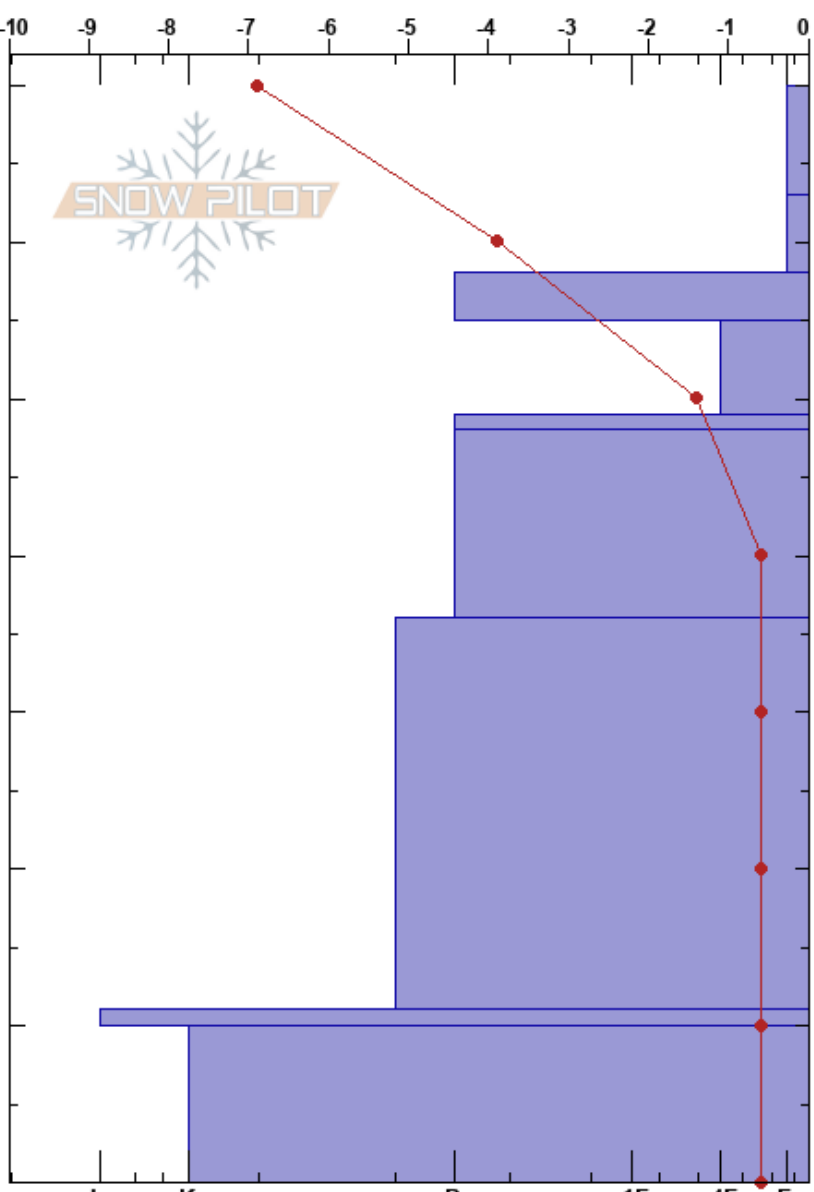

Steinskarfjellet low
 Kvaløya
 Norway
 Elevation: 233 m
 Aspect: 340°

Paul Velsand
 10/01/2017 - 14:00
 Co-ord: 33W 639468E 7732280N
 Slope Angle: 5°
 Wind Loading: no

Stability: Good
 Air Temperature: -5°C
 Sky Cover: SCT
 Precipitation: NO
 Wind: Calm

Layer Notes:

Specifics: Recent avalanche activity on different slopes; We skied slope

Form	Crystal Size	Moisture	ρ kg/m ³	Stability tests & Layer comments
/	0.5-1	D	100	
⚓ (•)	3-1.5	D	180	
⊙⊙	1-3	D		
○	0.5-1	D		
⊙⊙(⊖)	2-3	D	340	
⊖(⊖)	1	D		
			330	
⊖	0.5-1	D		
■			370	
□	0.5-1	D		