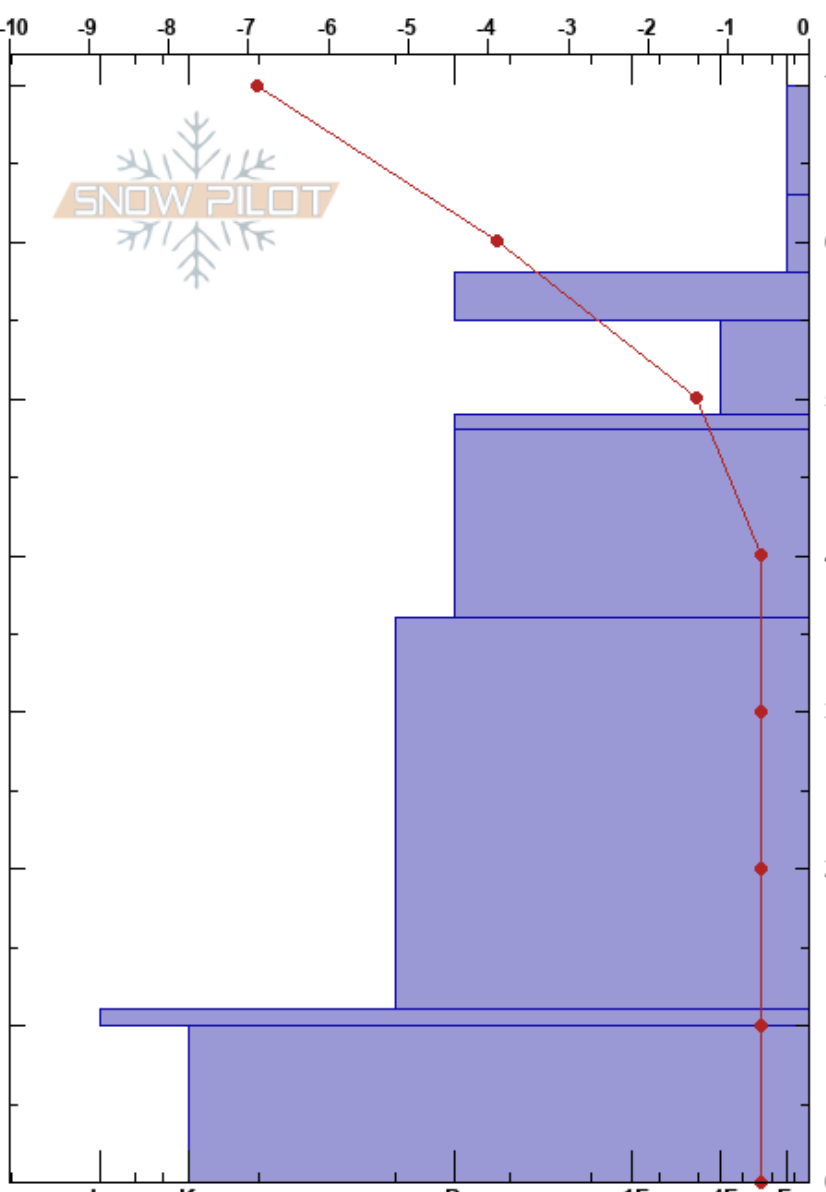

Steinskarfjellet low
 Kvaløya
 Norway
 Elevation: 233 m
 Aspect: 340°

Paul Velsand
 10/01/2017 - 14:00
 Co-ord: 33W 639468E 7732280N
 Slope Angle: 5°
 Wind Loading: no

Stability: Good
 Air Temperature: -5°C
 Sky Cover: SCT
 Precipitation: NO
 Wind: Calm

HS:70
 PF:16
 Layer Notes:

Specifics: Recent avalanche activity on different slopes; We skied slope

Form	Crystal Size	Moisture	ρ kg/m ³	Stability tests & Layer comments
/	0.5-1	D	100	
⚓ (•)	3-1.5	D	180	
⊙⊙	1-3	D		
○	0.5-1	D		
⊙⊙(⊖)	2-3	D	340	
⊖(⊖)	1	D		
			330	
⊖	0.5-1	D		
■			370	
□	0.5-1	D		