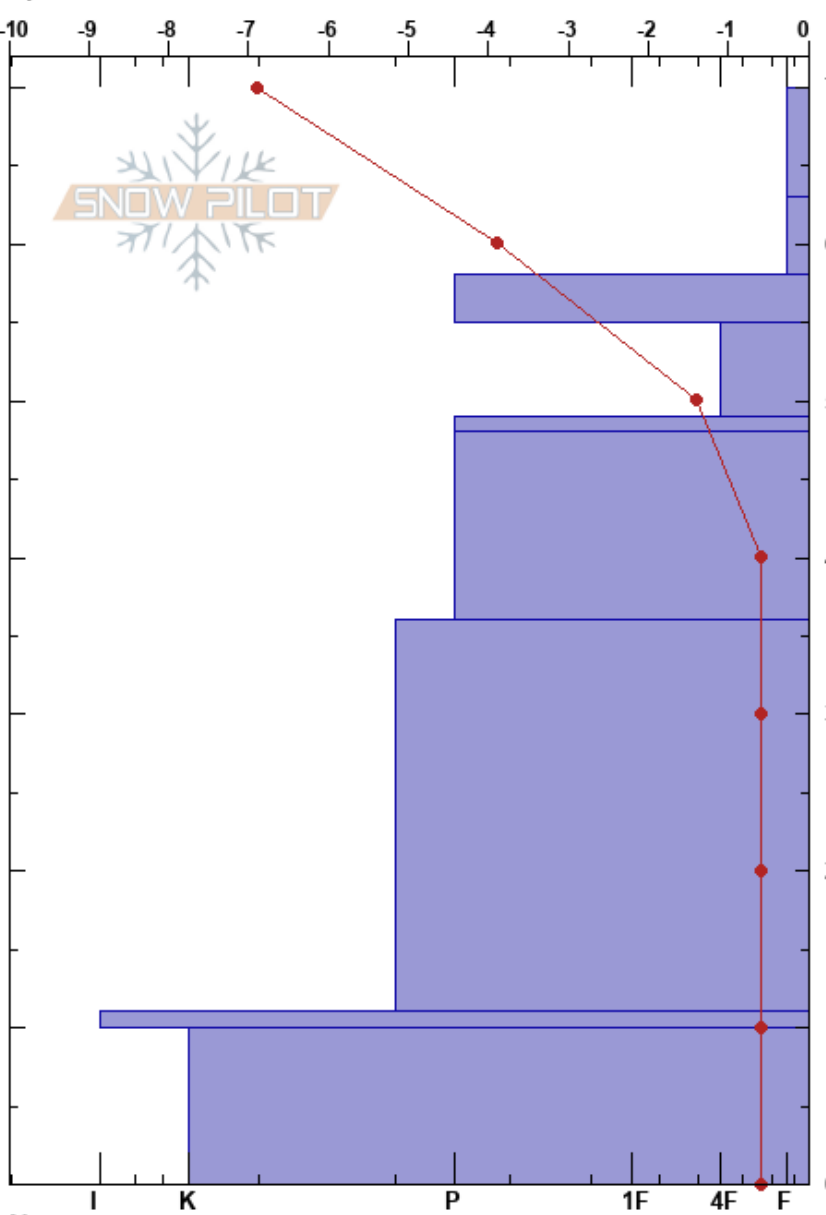

Steinskarfjellet low  
 Kvaløya  
 Norway  
 Elevation: 233 m  
 Aspect: 340°

Paul Velsand  
 10/01/2017 - 14:00  
 Co-ord: 33W 639468E 7732280N  
 Slope Angle: 5°  
 Wind Loading: no

Stability: Good  
 Air Temperature: -5°C  
 Sky Cover: SCT  
 Precipitation: NO  
 Wind: Calm

HS:70  
 PF:16  
 Layer Notes:

Specifics: Recent avalanche activity on different slopes; We skied slope

| Form  | Crystal Size | Moisture | $\rho$ kg/m <sup>3</sup> | Stability tests & Layer comments |
|-------|--------------|----------|--------------------------|----------------------------------|
| /     | 0.5-1        | D        | 100                      |                                  |
| ⚓ (•) | 3-1.5        | D        | 180                      |                                  |
| ⊙⊙    | 1-3          | D        |                          |                                  |
| ○     | 0.5-1        | D        |                          |                                  |
| ⊙⊙(⊖) | 2-3          | D        | 340                      |                                  |
| ⊖(⊖)  | 1            | D        |                          |                                  |
|       |              |          | 330                      |                                  |
| ⊖     | 0.5-1        | D        |                          |                                  |
| ■     |              |          | 370                      |                                  |
| □     | 0.5-1        | D        |                          |                                  |