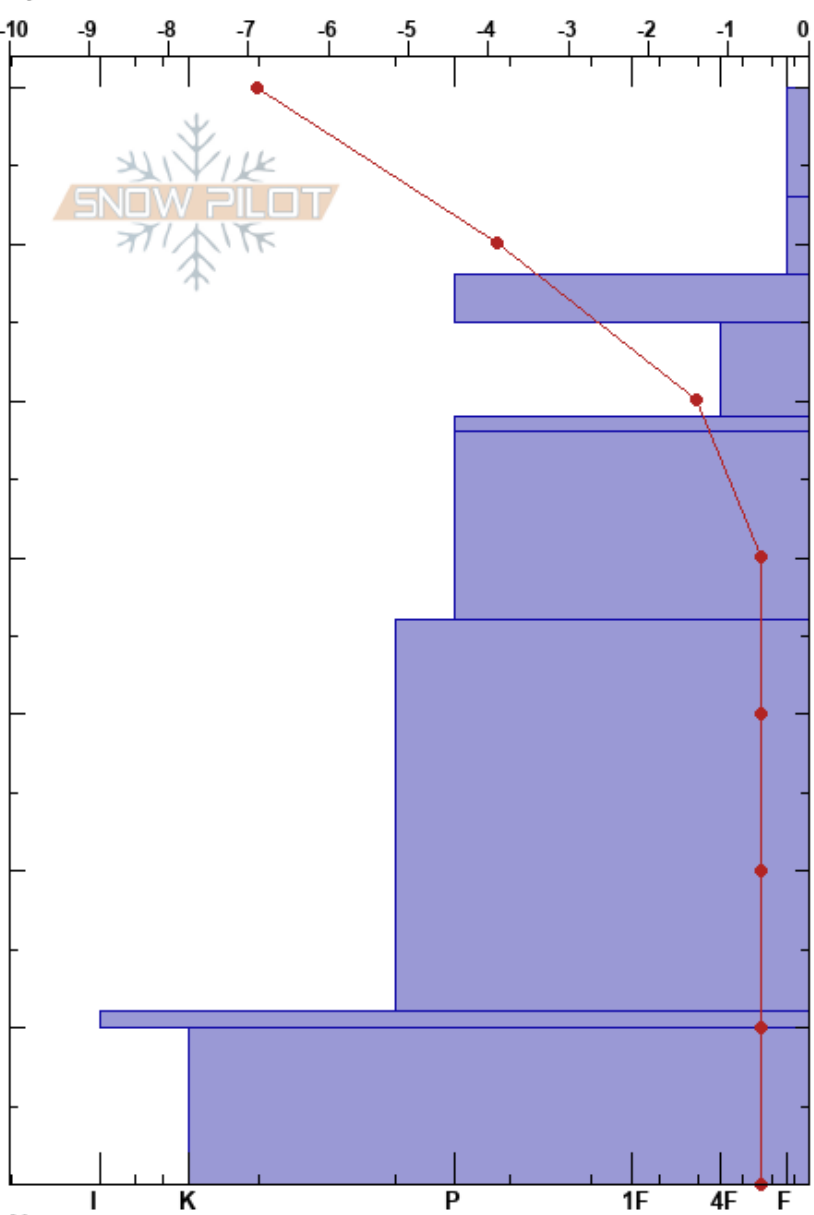

Steinskarfjellet low
 Kvaløya
 Norway
 Elevation: 233 m
 Aspect: 340°

Paul Velsand
 10/01/2017 - 14:00
 Co-ord: 33W 639468E 7732280N
 Slope Angle: 5°
 Wind Loading: no

Stability: Good
 Air Temperature: -5°C
 Sky Cover: SCT
 Precipitation: NO
 Wind: Calm

HS:70
 PF:16
 Layer Notes:

Specifics: Recent avalanche activity on different slopes; We skied slope

Form	Crystal Size	Moisture	ρ kg/m ³	Stability tests & Layer comments
/	0.5-1	D	100	
⚓ (•)	3-1.5	D	180	
⊙⊙	1-3	D		
○	0.5-1	D		
⊙⊙(⊖)	2-3	D	340	
⊖(⊖)	1	D		
			330	
⊖	0.5-1	D		
■			370	
□	0.5-1	D		