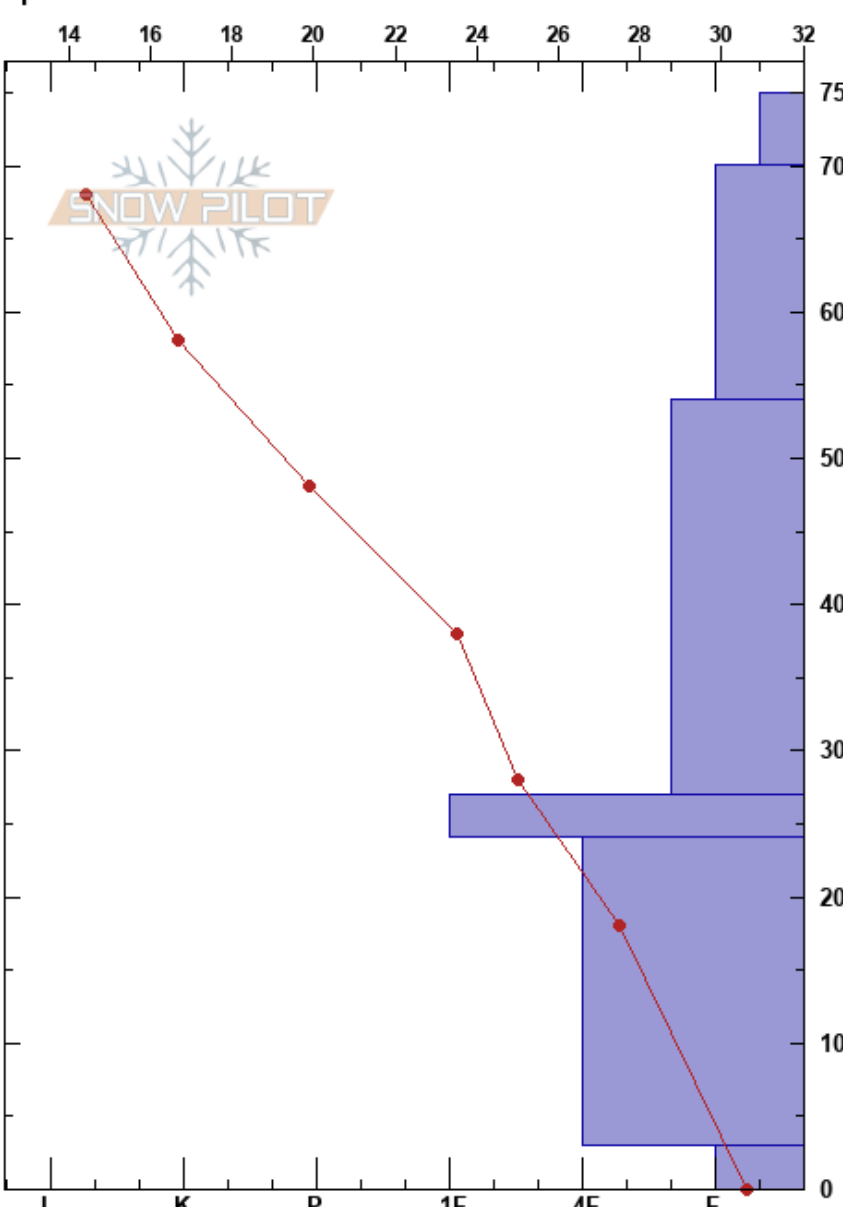

Bobcat Ridge Boundary
 Northern Wasatch
 UT
 Elevation: 8435 ft
 Aspect: NW
 Specifics:

Nathan Chaszeyka
 12/16/2018 - 10:57am
 Co-ord: 41.35908N, -111.75355W
 Slope Angle: 11°
 Wind Loading:

Stability: Very Good
 Air Temperature: 32°F
 Sky Cover: CLR
 Precipitation: NO
 Wind: Calm

HS:75
 Layer Notes:
 75-70cm: Problematic layer

Form	Crystal Size	Moisture	ρ kg/m³	Stability tests & Layer comments
□	0.3-1.5			
⊕	0.3			
.	0.3			
⊖	0.5			← CT30, Q3 @34cm
.	0.3			
^	1-3			← ECTX

Notes: