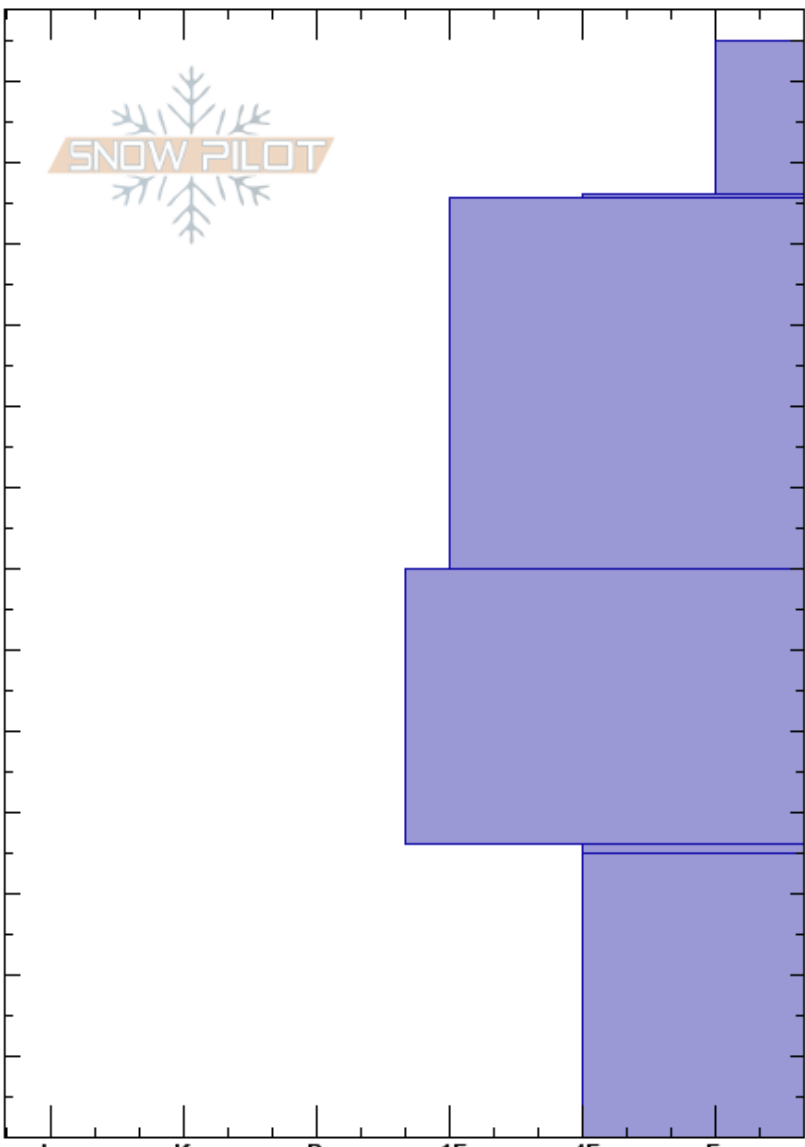

Cat Scratch Gut
 Park Range
 CO
 Elevation: 9440 ft
 Aspect: NE
 Specifics:

Stephen Bass
 12/16/2018 - 9:41 am
 Co-ord:
 Slope Angle: 38°
 Wind Loading:

Stability:
 Air Temperature:
 Sky Cover: CLR
 Precipitation: NO
 Wind: S Light Breeze

HS:135
 Layer Notes:
 36-35cm: Problematic layer

Height (cm)	Crystal		ρ kg/m ³	Stability tests & Layer comments
	Form	Size		
115	V	2-6		← CT11, Q1 @115cm
70				← CT22, Q3 @70cm
35	V (□)	4-2		← CT24, Q2 @35cm

Notes: Observed growing surface hoar on all aspects throughout the morning.