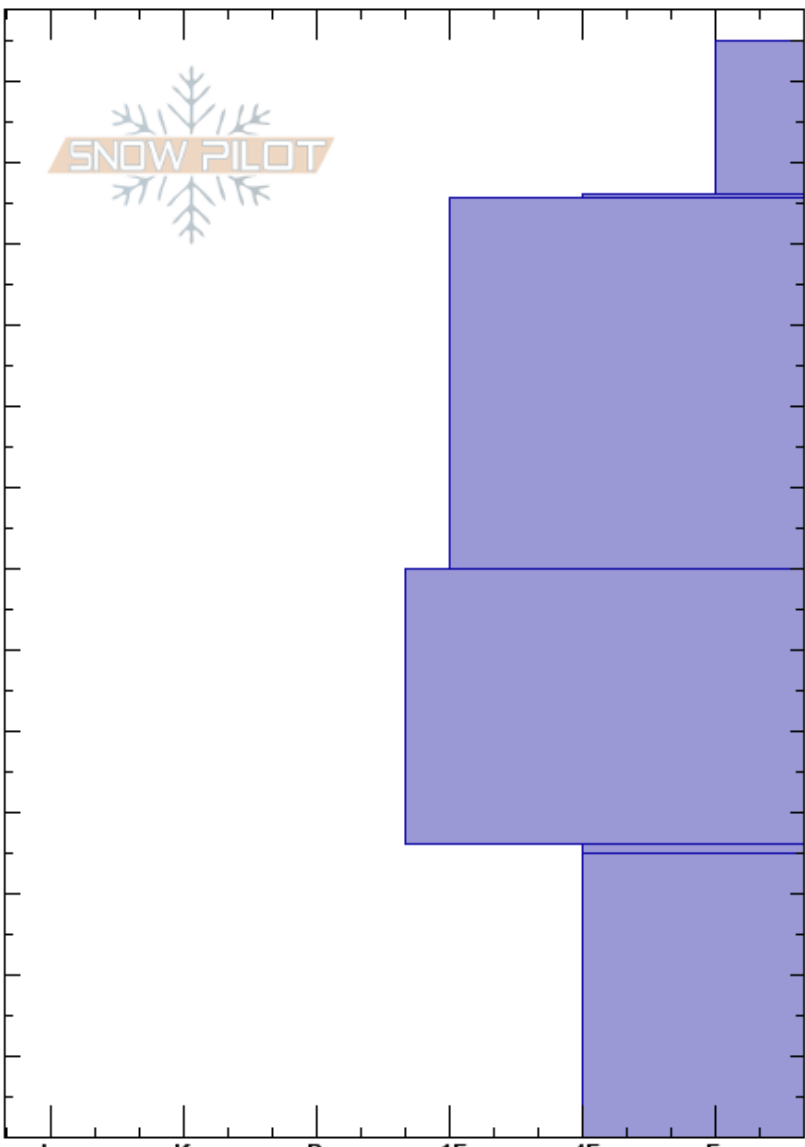

Cat Scratch Gut  
 Park Range  
 CO  
 Elevation: 9440 ft  
 Aspect: NE  
 Specifics:

Stephen Bass  
 12/16/2018 - 9:41 am  
 Co-ord:  
 Slope Angle: 38°  
 Wind Loading:

Stability:  
 Air Temperature:  
 Sky Cover: CLR  
 Precipitation: NO  
 Wind: S Light Breeze

HS:135  
 Layer Notes:  
 36-35cm: Problematic layer

Height (cm)	Crystal		$\rho$ kg/m <sup>3</sup>	Stability tests & Layer comments
	Form	Size		
115	V	2-6		← CT11, Q1 @115cm
70				← CT22, Q3 @70cm
35	V (□)	4-2		← CT24, Q2 @35cm

Notes: Observed growing surface hoar on all aspects throughout the morning.